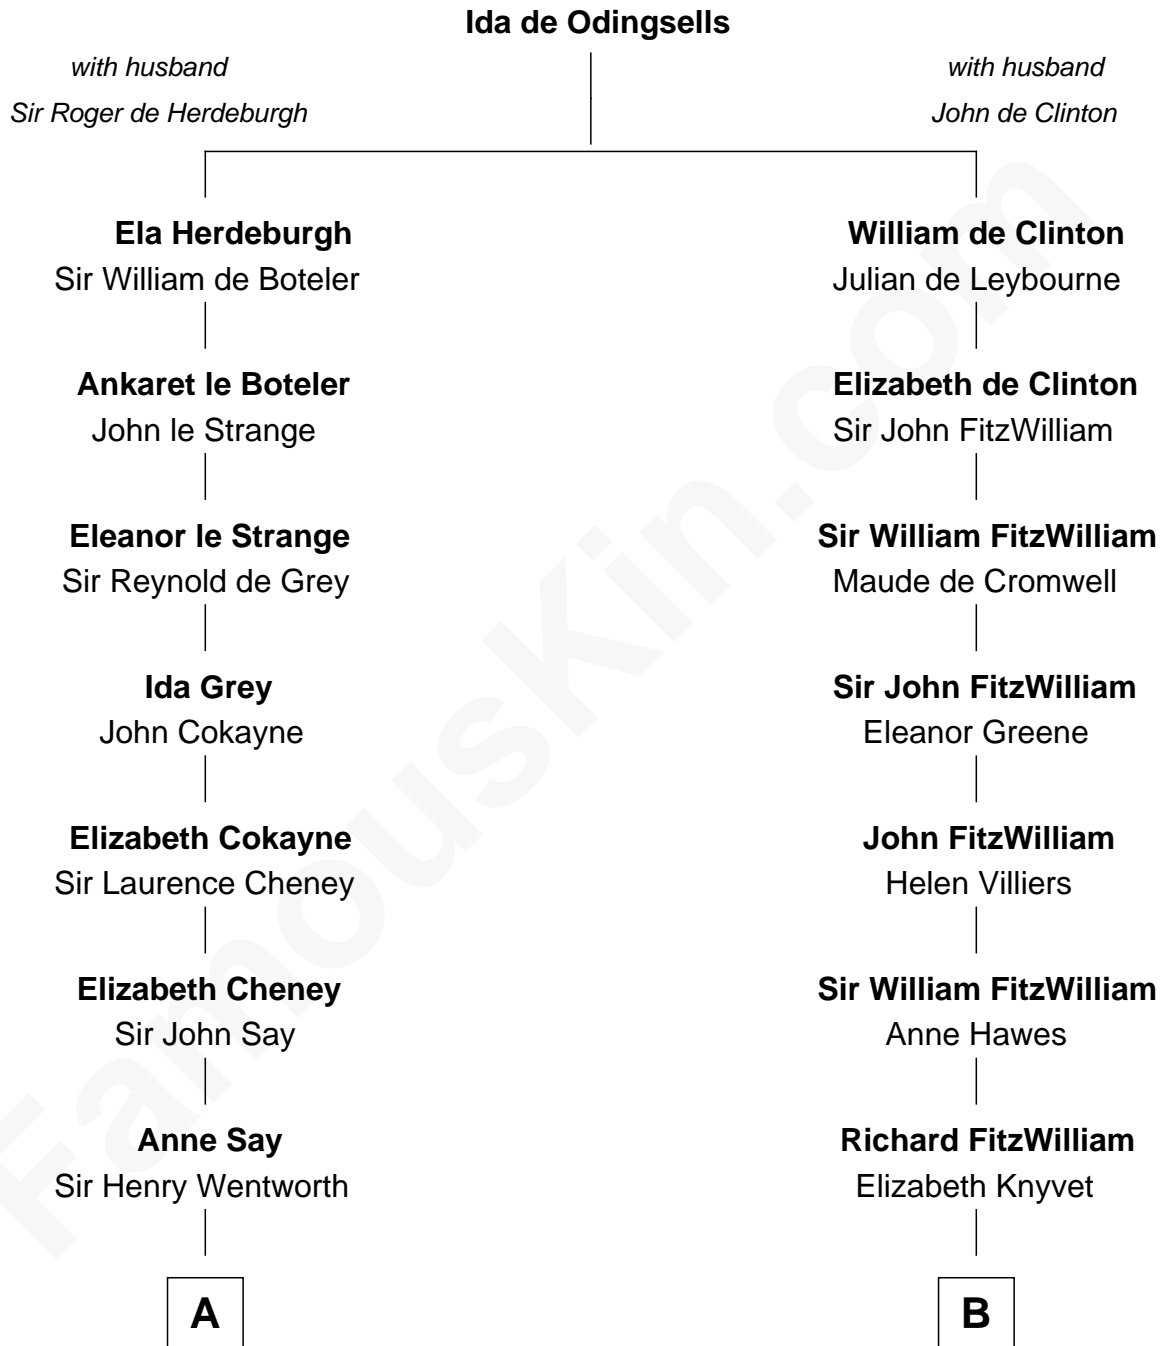

FamousKin.com Relationship Chart of

Lt. Gen. James Brudenell

Leader of the "Charge of the Light Brigade"

17th cousin 1 time removed of

Franklin D. Roosevelt

32nd U.S. President

C

|
James Roosevelt

Sara Delano

|
Franklin D. Roosevelt

32nd U.S. President

FamousKin.com