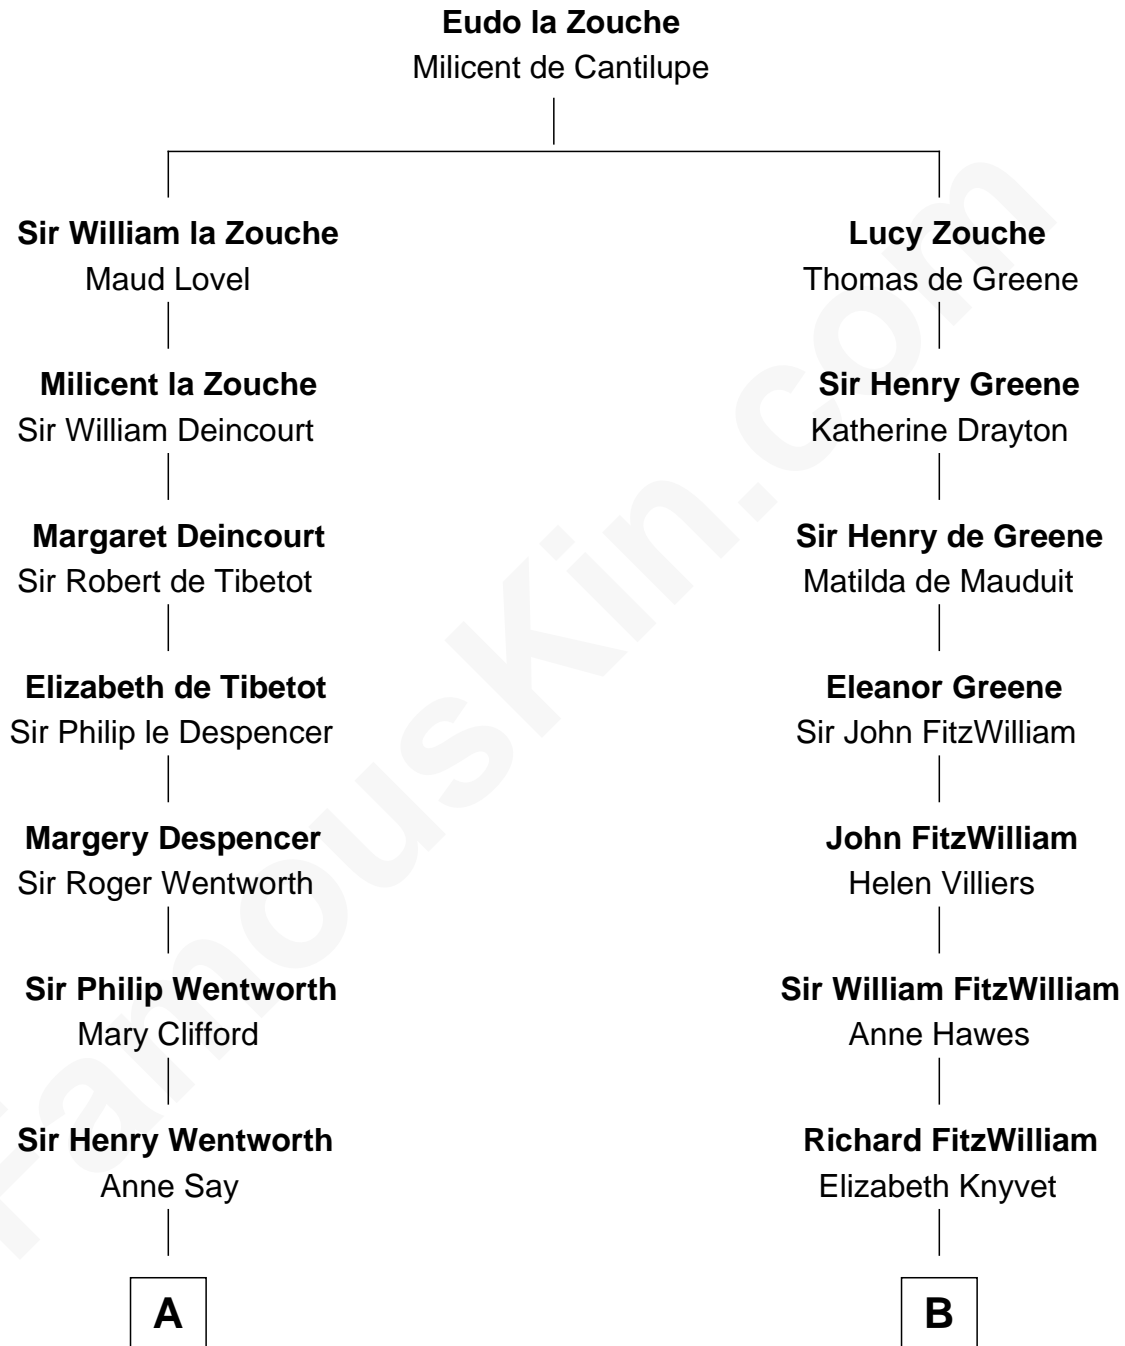

FamousKin.com

Relationship Chart of

Lt. Gen. James Brudenell

Leader of the "Charge of the Light Brigade"

17th cousin 1 time removed of

Franklin D. Roosevelt

32nd U.S. President

C

James Roosevelt

Sara Delano

Franklin D. Roosevelt

32nd U.S. President

FamousKin.com