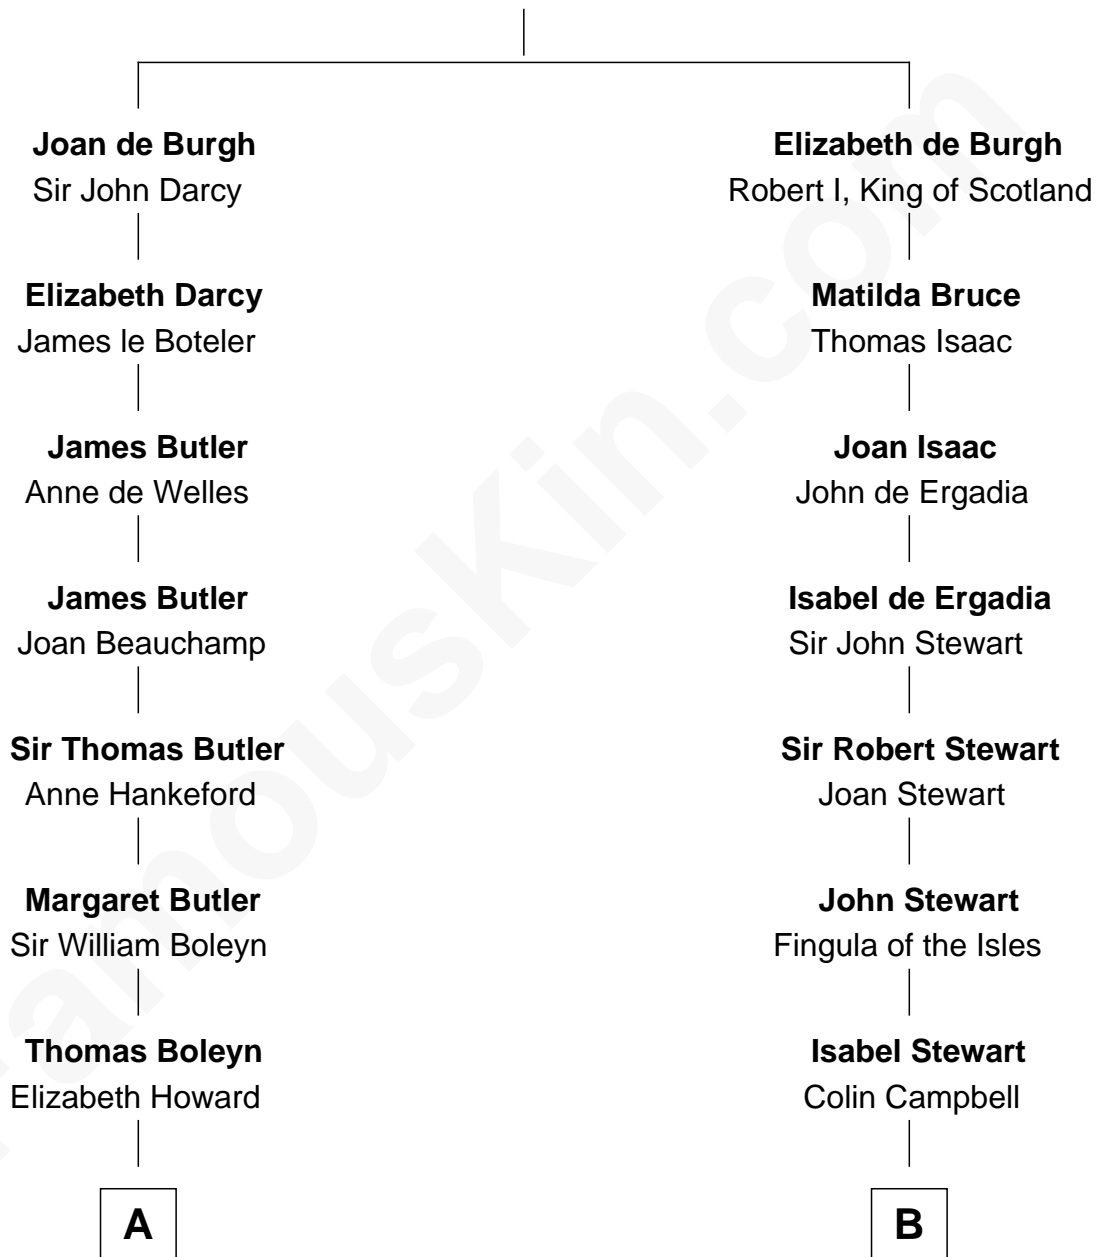

FamousKin.com

Relationship Chart of

Lt. Gen. James Brudenell

Leader of the "Charge of the Light Brigade"

17th cousin 4 times removed of

Eleanor Roosevelt

First Lady of President Franklin D. Roosevelt

Sir Richard de Burgh

Margaret - - - - -

C

Anne Irvine

James Bulloch

James Stephens Bulloch

Martha Stewart

Martha Bulloch

Theodore Roosevelt

Elliott Roosevelt

Anna Rebecca Hall

Eleanor Roosevelt

First Lady of Franklin Roosevelt

FamousKin.com