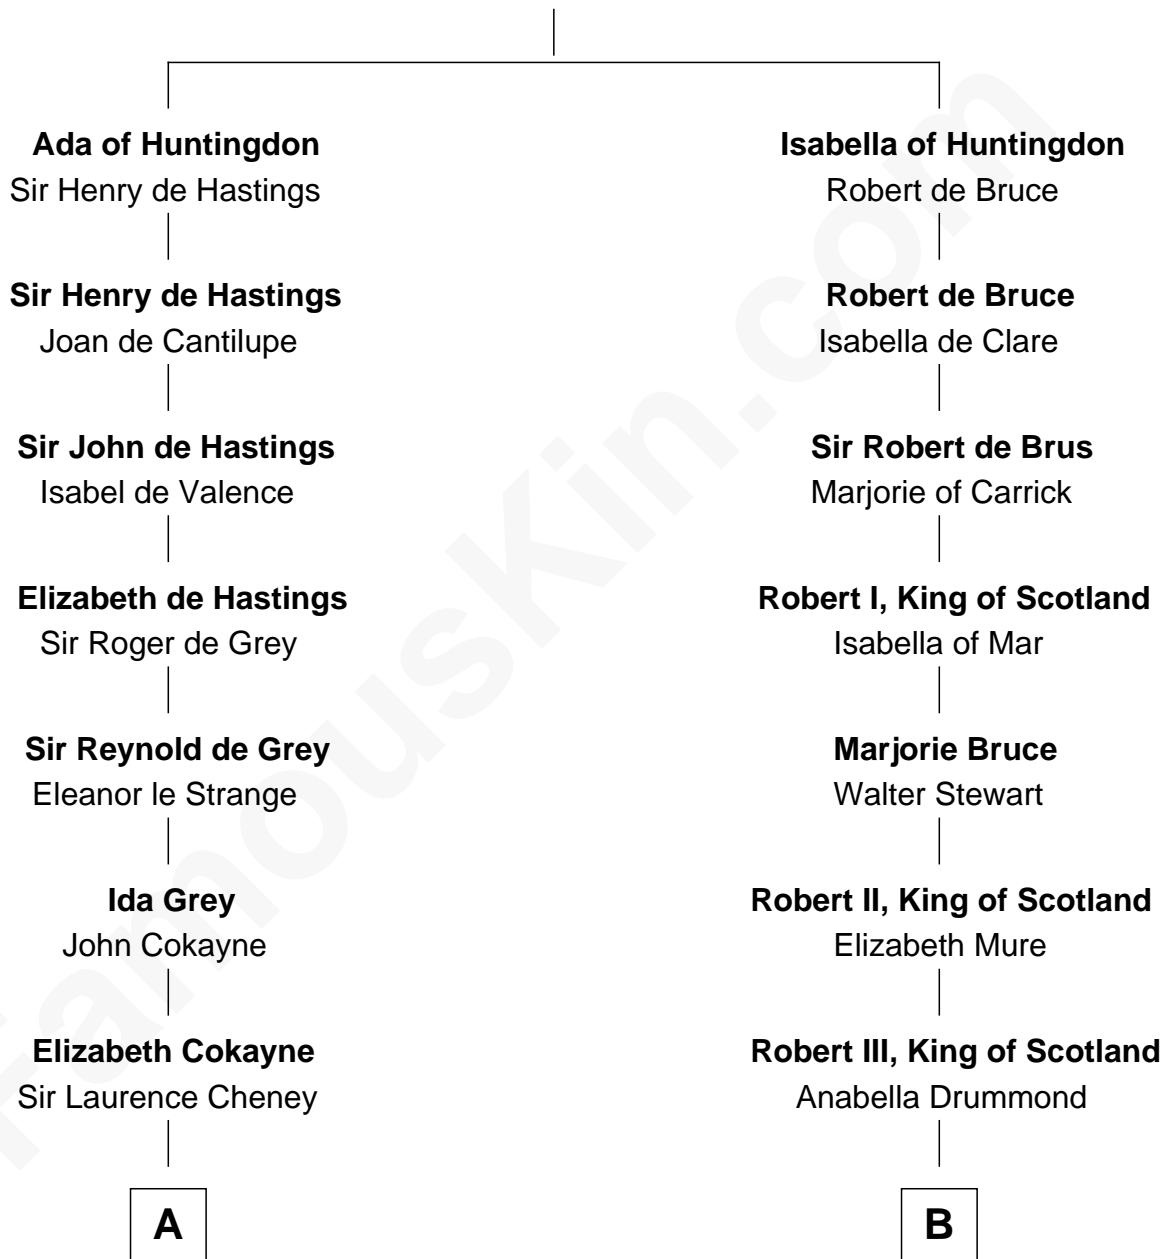

FamousKin.com

Relationship Chart of

Lt. Gen. James Brudenell

Leader of the "Charge of the Light Brigade"

19th cousin 2 times removed of

Theodore Roosevelt

26th U.S. President

David of Huntingdon

Maud of Chester

C

Robert Brudenell

Anne Bishopp

Robert Brudenell

Penelope Anne Cooke

Lt. Gen. James Brudenell

Charge of the Light Brigade Leader