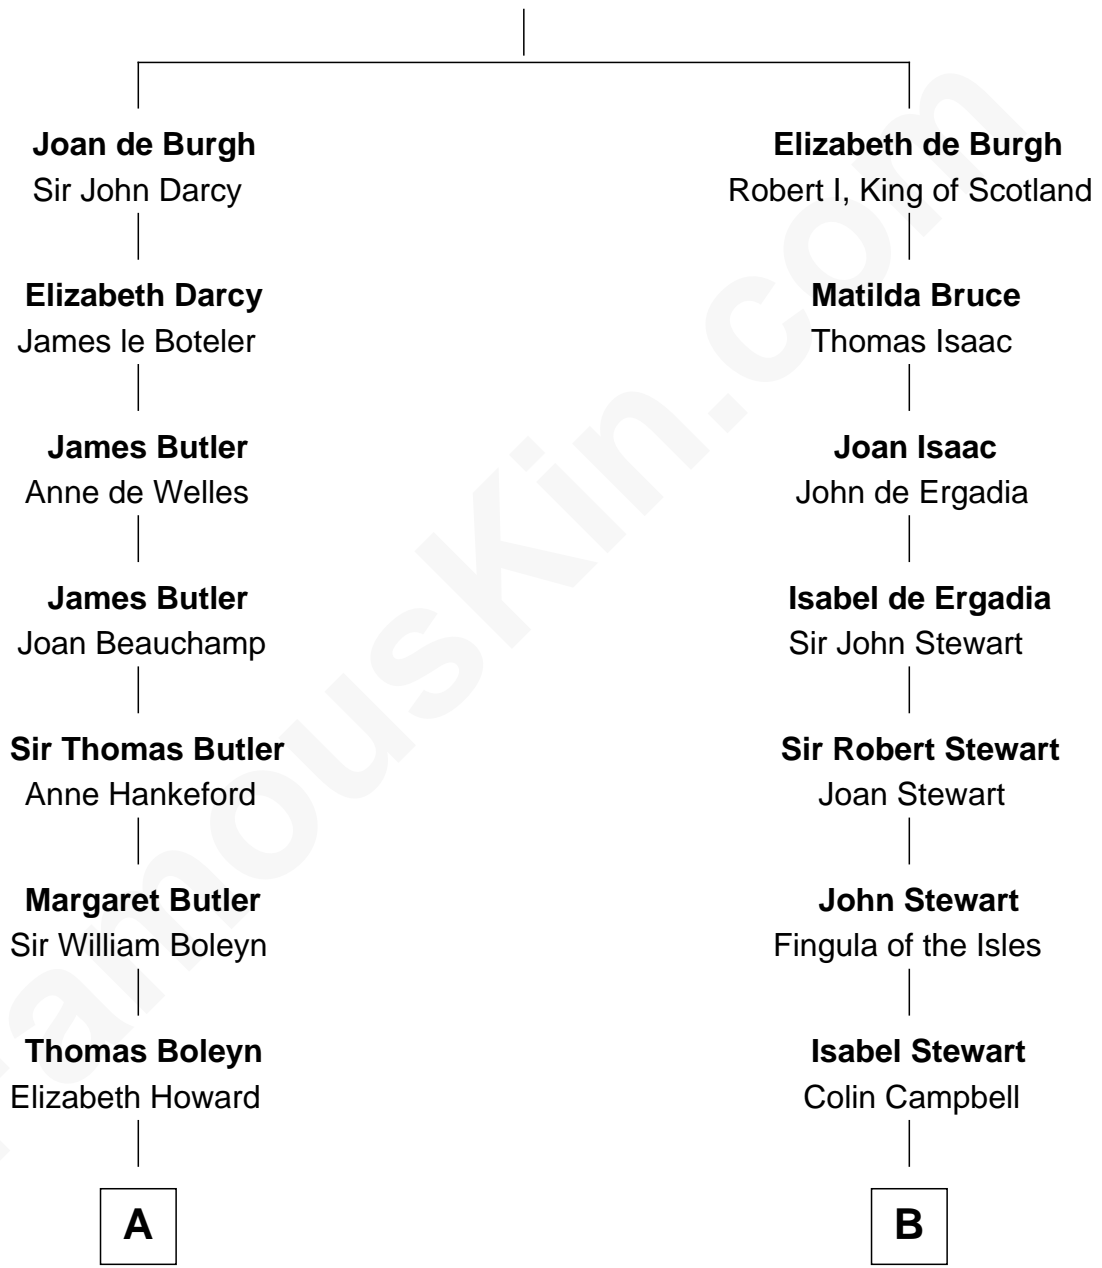

FamousKin.com Relationship Chart of

Lt. Gen. James Brudenell

Leader of the "Charge of the Light Brigade"

17th cousin 3 times removed of

Theodore Roosevelt

26th U.S. President

Sir Richard de Burgh

Margaret - - - - -

C

Anne Irvine

James Bulloch

James Stephens Bulloch

Martha Stewart

Martha Bulloch

Theodore Roosevelt

Theodore Roosevelt

26th U.S. President

FamousKin.com