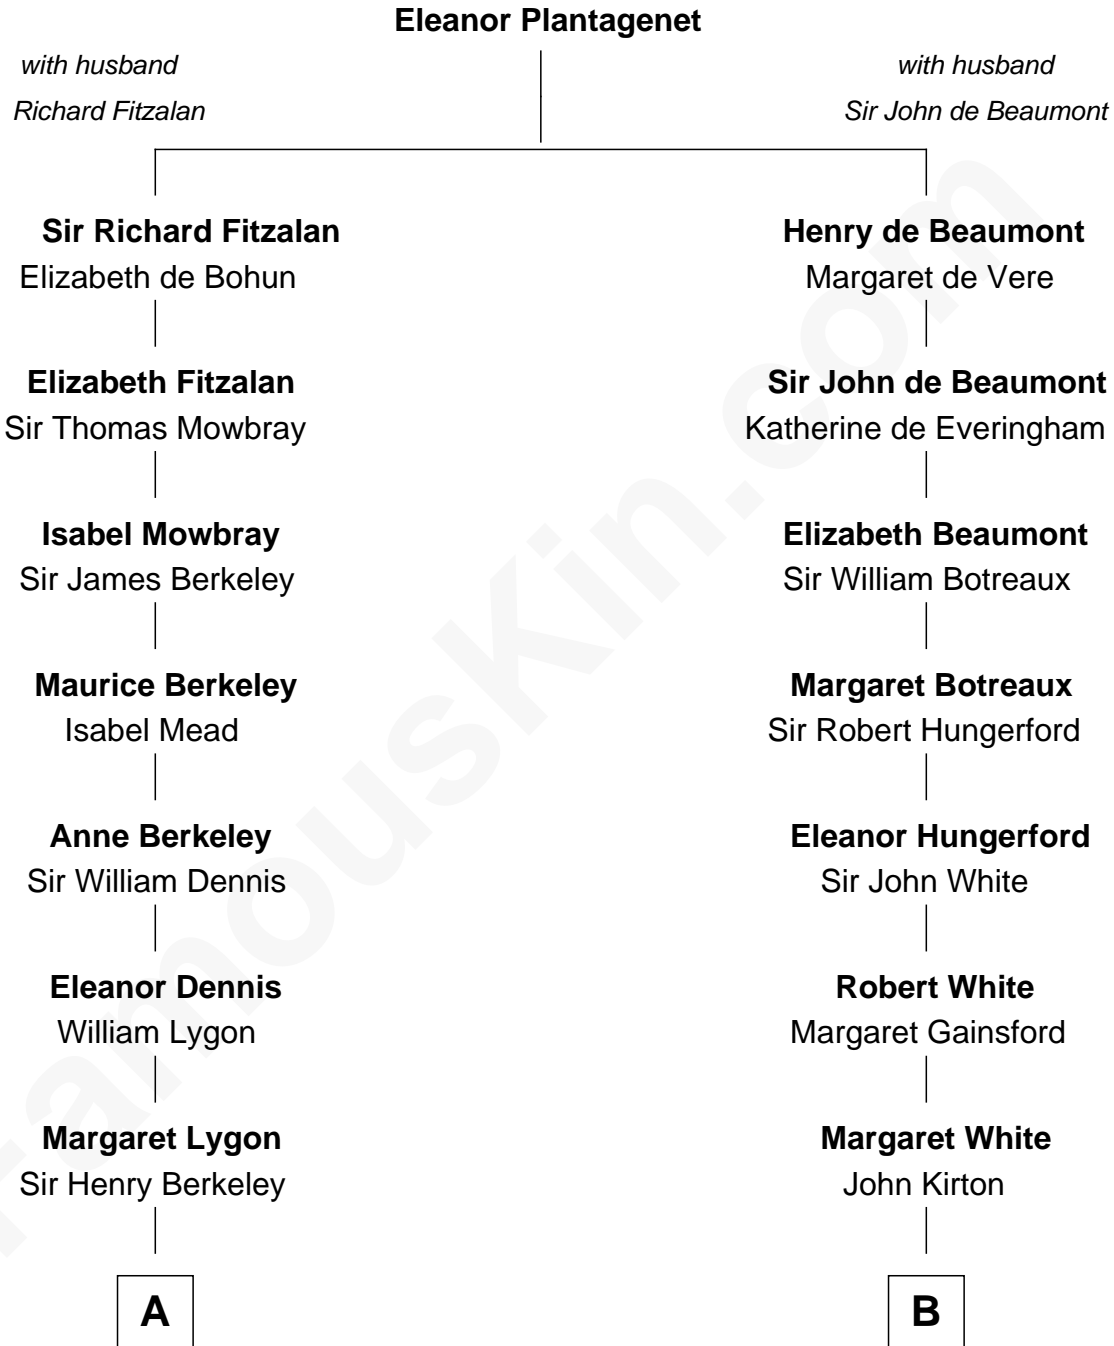

FamousKin.com Relationship Chart of

Lt. Gen. James Brudenell

Leader of the "Charge of the Light Brigade"

14th cousin 5 times removed of

Alice (Lee) Roosevelt

First Wife of President Theodore Roosevelt

C

Harriet Paine Rose

John Clarke Lee

George Cabot Lee

Caroline Watts Haskell

Alice (Lee) Roosevelt

Wife of President Theodore Roosevelt

FamousKin.com