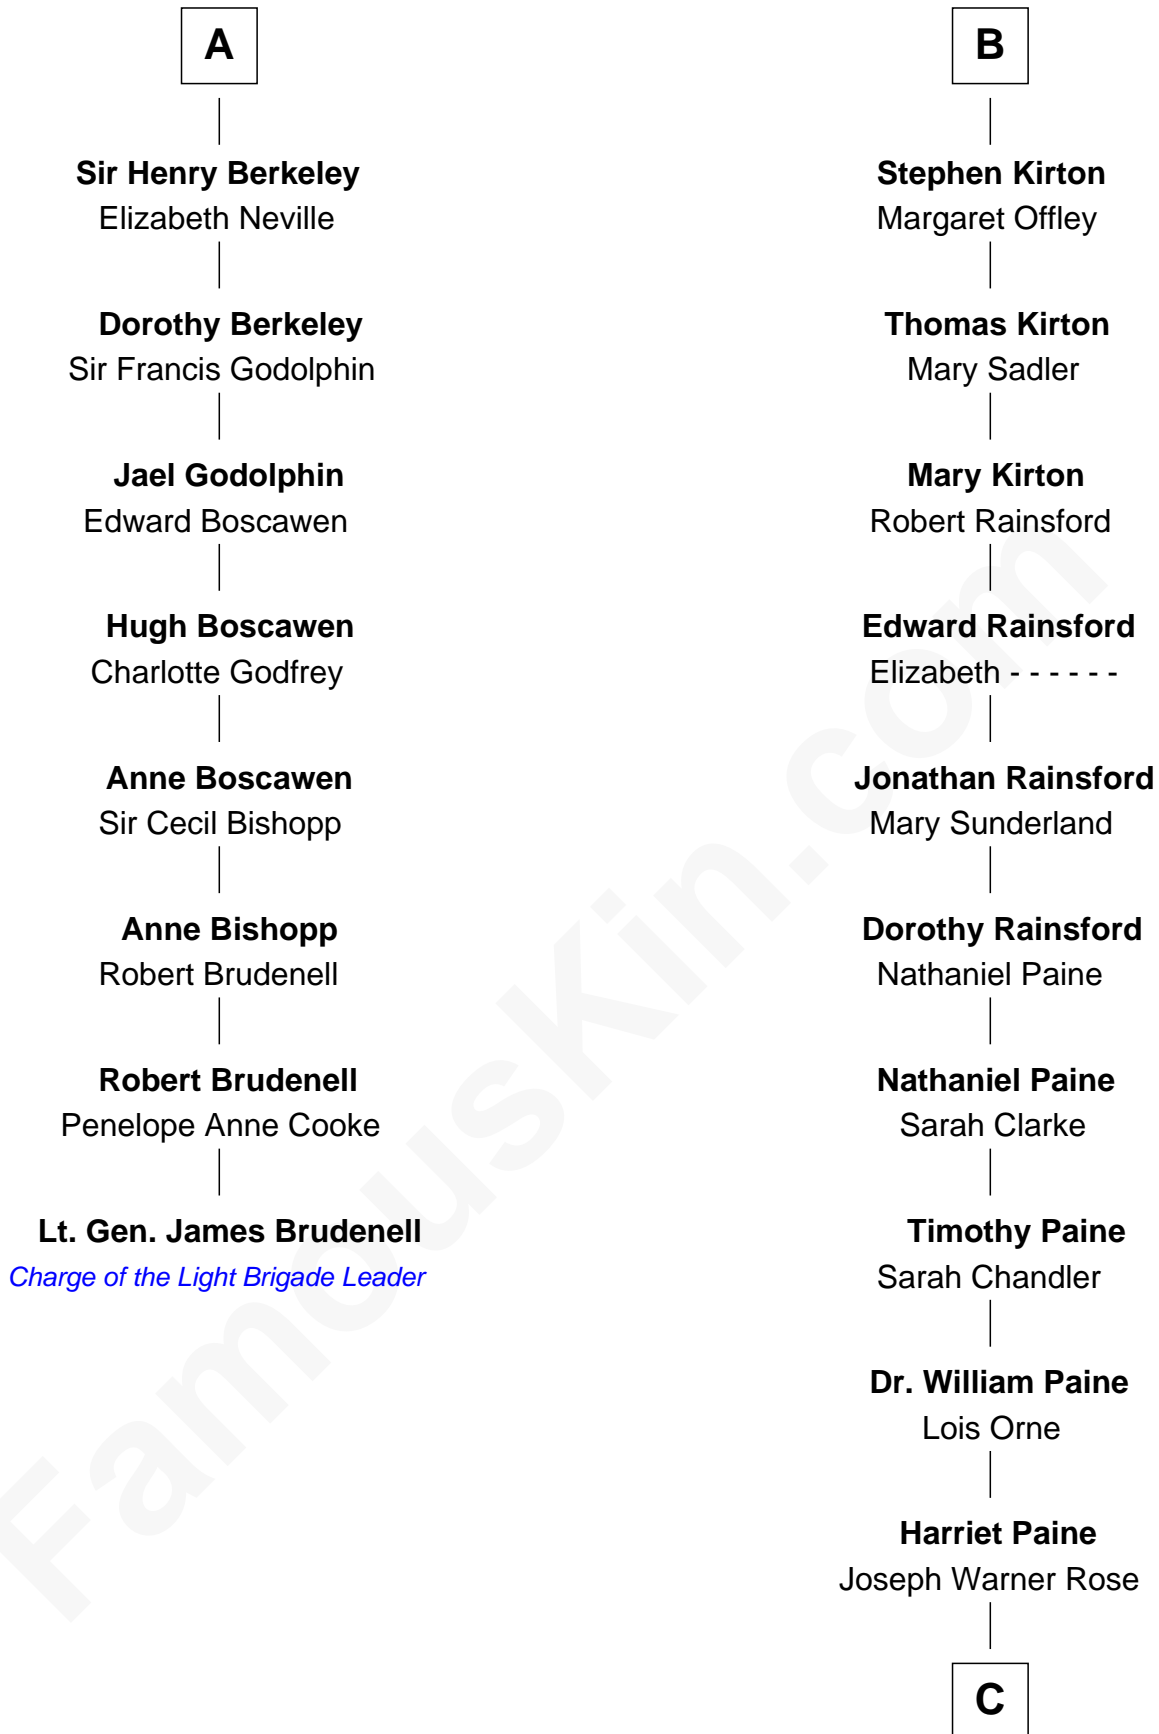

FamousKin.com Relationship Chart of

Lt. Gen. James Brudenell

Leader of the "Charge of the Light Brigade"

14th cousin 5 times removed of

Alice (Lee) Roosevelt

First Wife of President Theodore Roosevelt

C

Harriet Paine Rose

John Clarke Lee

George Cabot Lee

Caroline Watts Haskell

Alice (Lee) Roosevelt

Wife of President Theodore Roosevelt

FamousKin.com