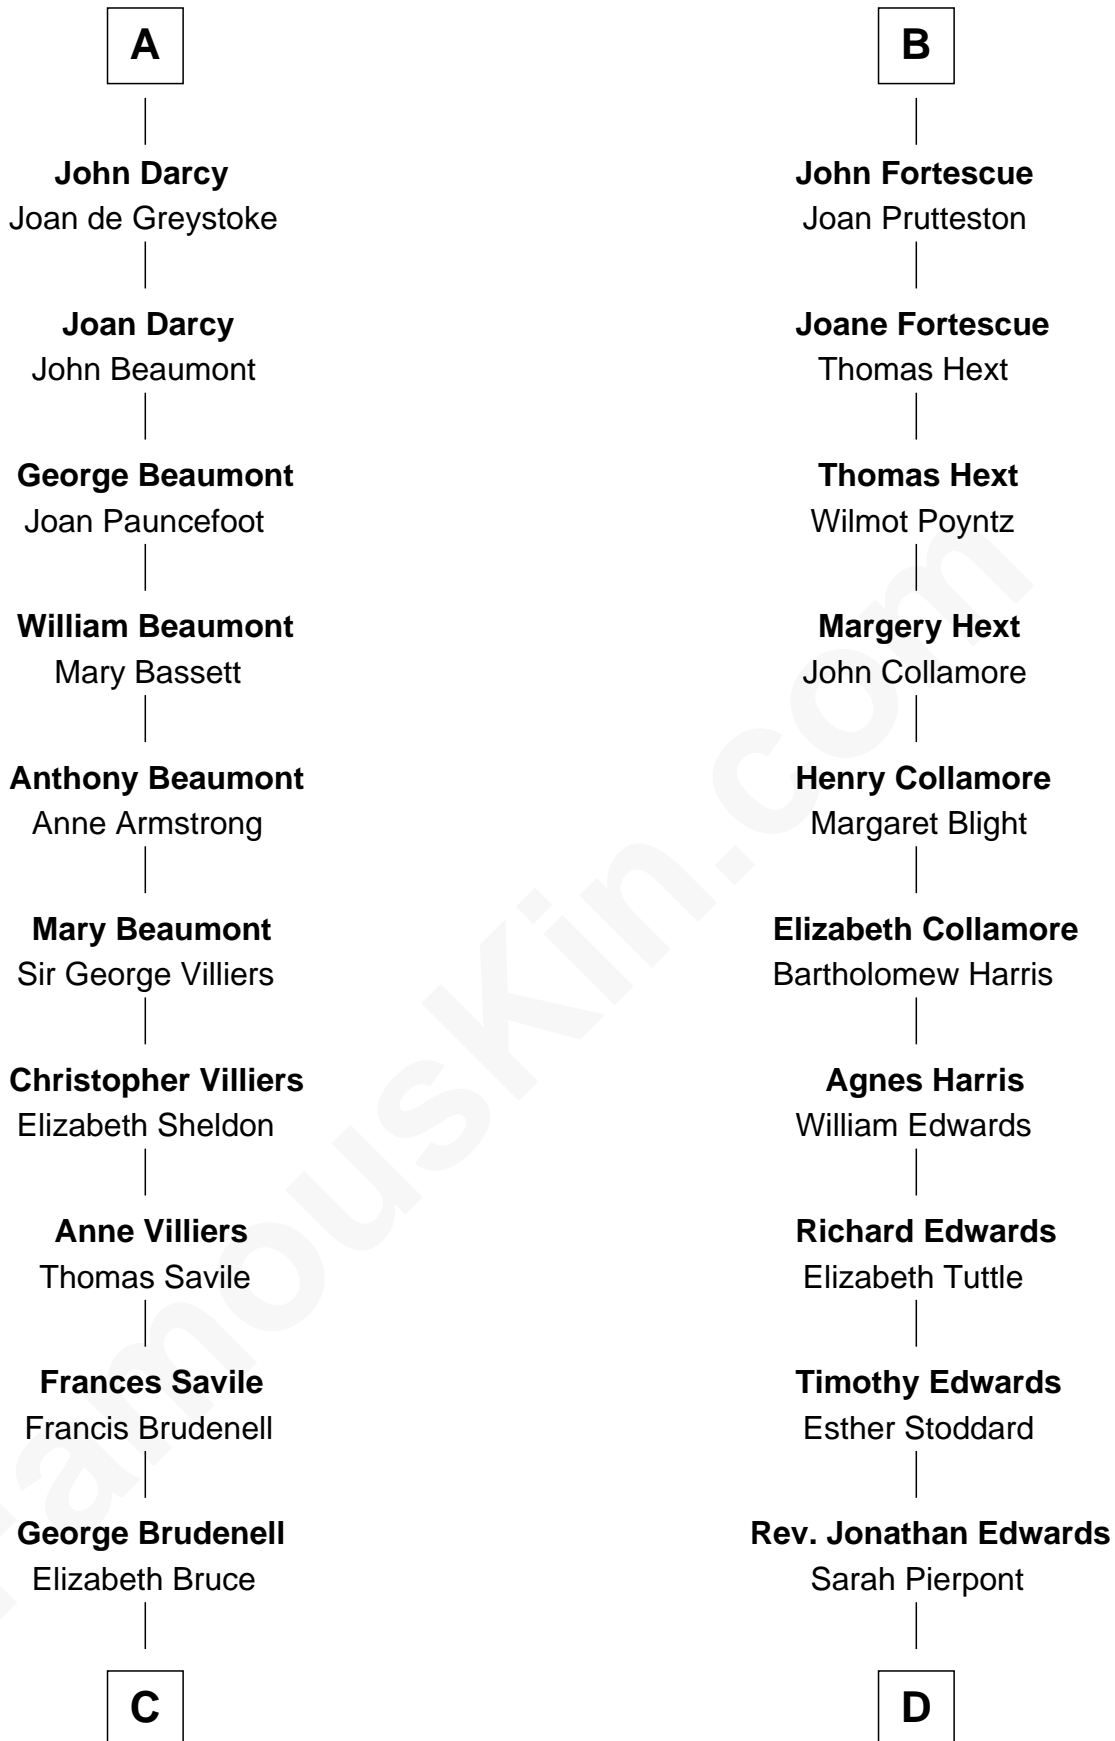

FamousKin.com Relationship Chart of

Lt. Gen. James Brudenell

Leader of the "Charge of the Light Brigade"

19th cousin 2 times removed of

Edith (Carow) Roosevelt

First Lady of President Theodore Roosevelt

C

Robert Brudenell

Anne Bishopp

Robert Brudenell

Penelope Anne Cooke

Lt. Gen. James Brudenell

Charge of the Light Brigade Leader

D

Timothy Edwards

Rhoda Ogden

Sarah Edwards

Daniel Tyler

Gen. Daniel Tyler

Emily Lee

Gertrude Elizabeth Tyler

Charles Carow

Edith (Carow) Roosevelt

First Lady of Theodore Roosevelt