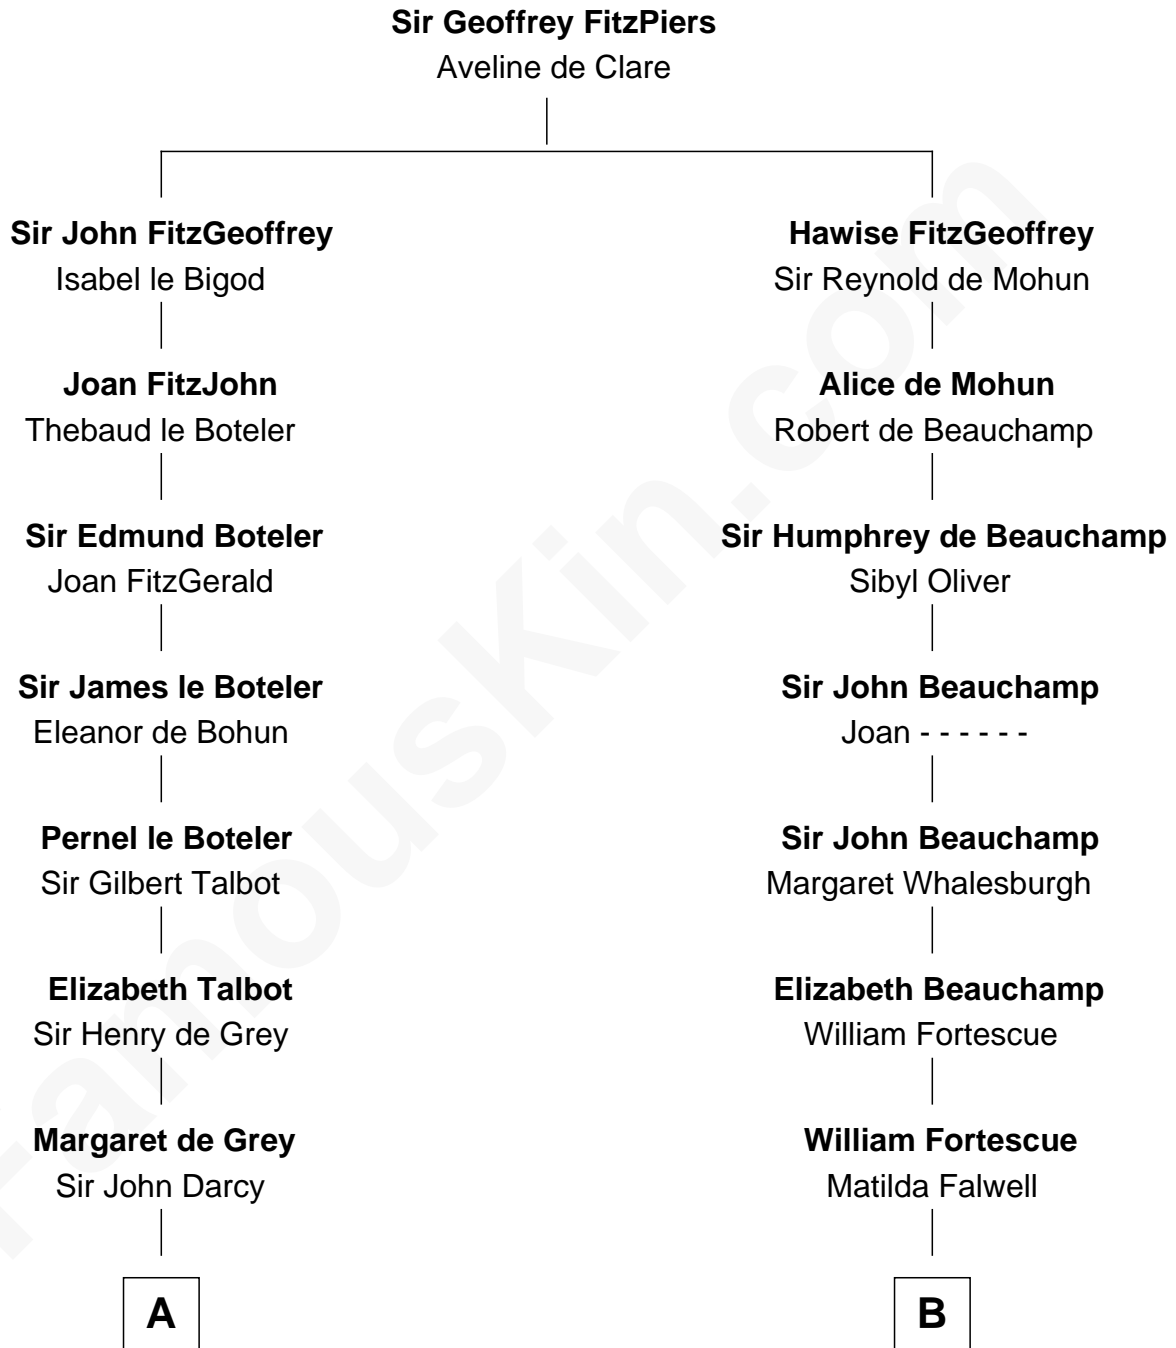

FamousKin.com Relationship Chart of

Lt. Gen. James Brudenell

Leader of the "Charge of the Light Brigade"

19th cousin 2 times removed of

Edith (Carow) Roosevelt

First Lady of President Theodore Roosevelt

C

Robert Brudenell

Anne Bishopp

Robert Brudenell

Penelope Anne Cooke

Lt. Gen. James Brudenell

Charge of the Light Brigade Leader

D

Timothy Edwards

Rhoda Ogden

Sarah Edwards

Daniel Tyler

Gen. Daniel Tyler

Emily Lee

Gertrude Elizabeth Tyler

Charles Carow

Edith (Carow) Roosevelt

First Lady of Theodore Roosevelt