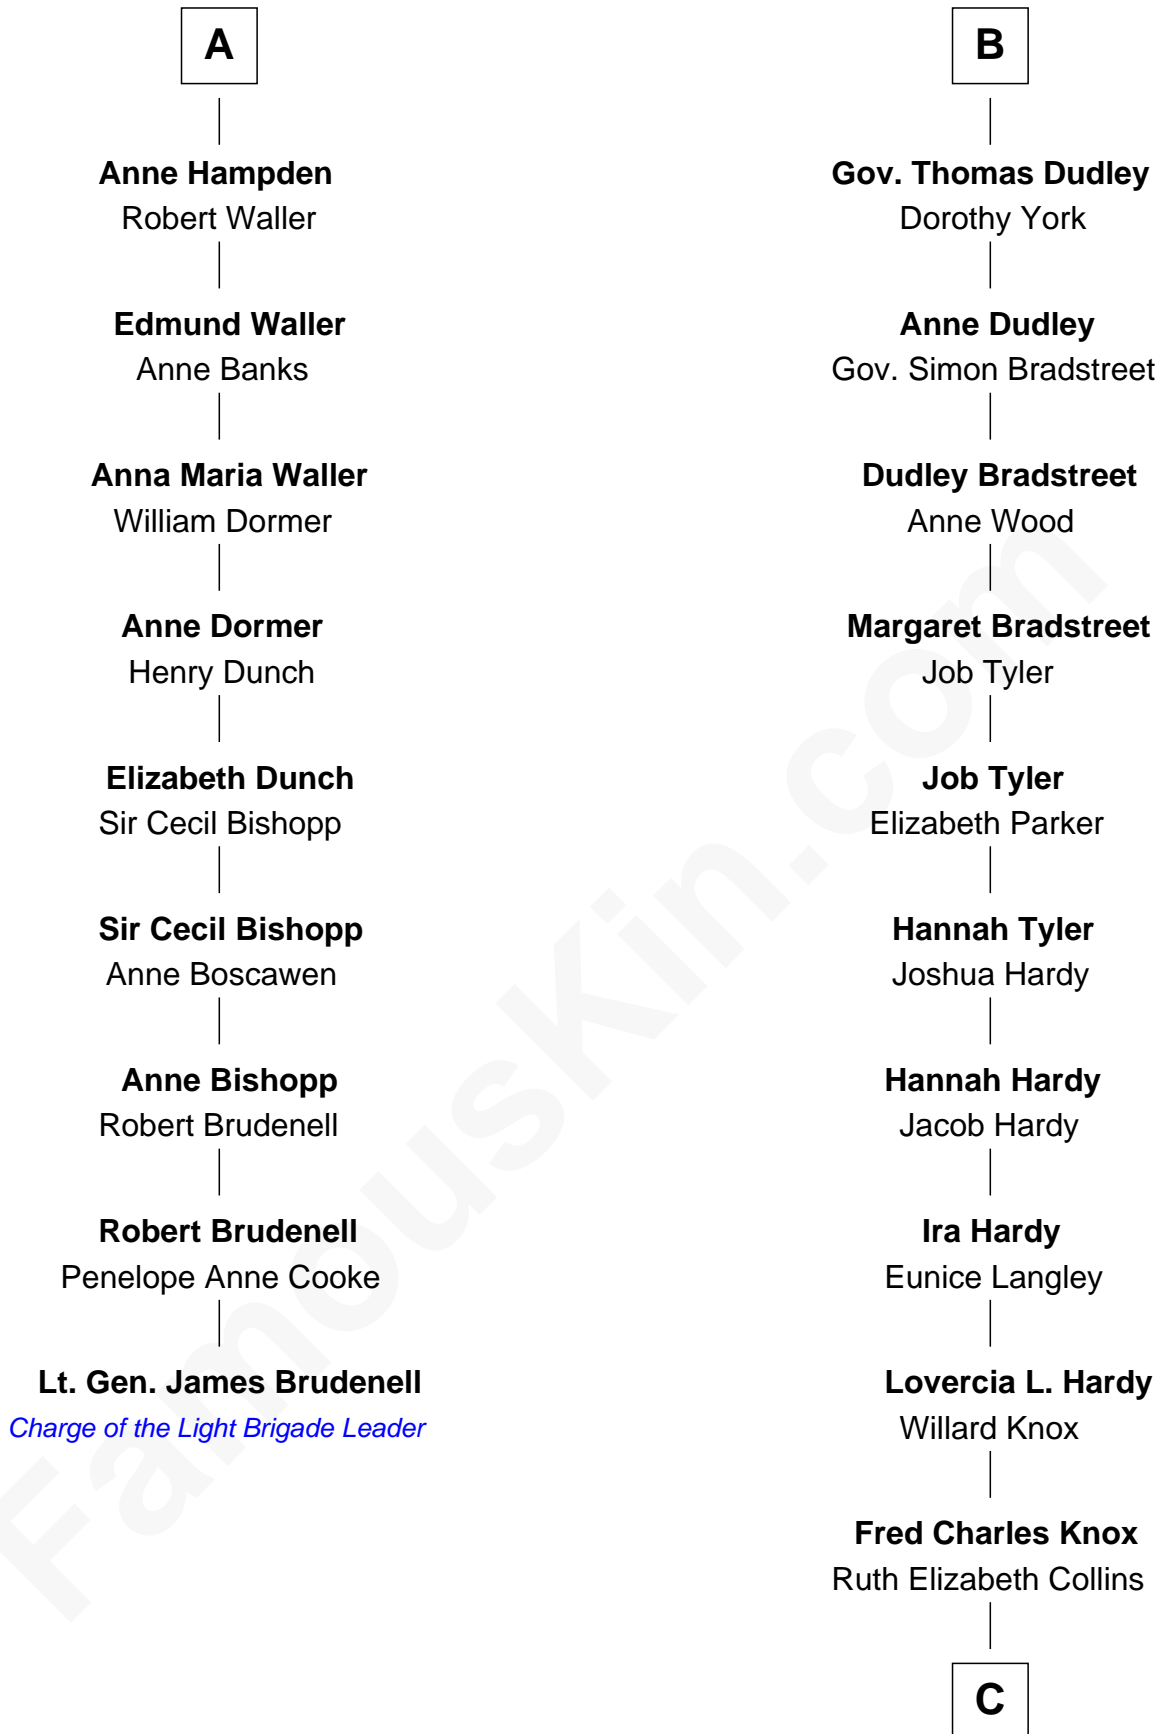

FamousKin.com

Relationship Chart of

Lt. Gen. James Brudenell

Leader of the "Charge of the Light Brigade"

15th cousin 4 times removed of

James Taylor

Singer-Songwriter

Sir Walter Blount

Sir John Sutton

Cecily Grey

Sir Henry Dudley

----- Ashton

Probable

Roger Dudley

Susanna Thorne

B

C

Ella Angelique Knox
Henry Herman Woodard

Gertrude Arline Woodard
Dr. Isaac Montrose Taylor

James Taylor
Singer-Songwriter

FamousKin.com