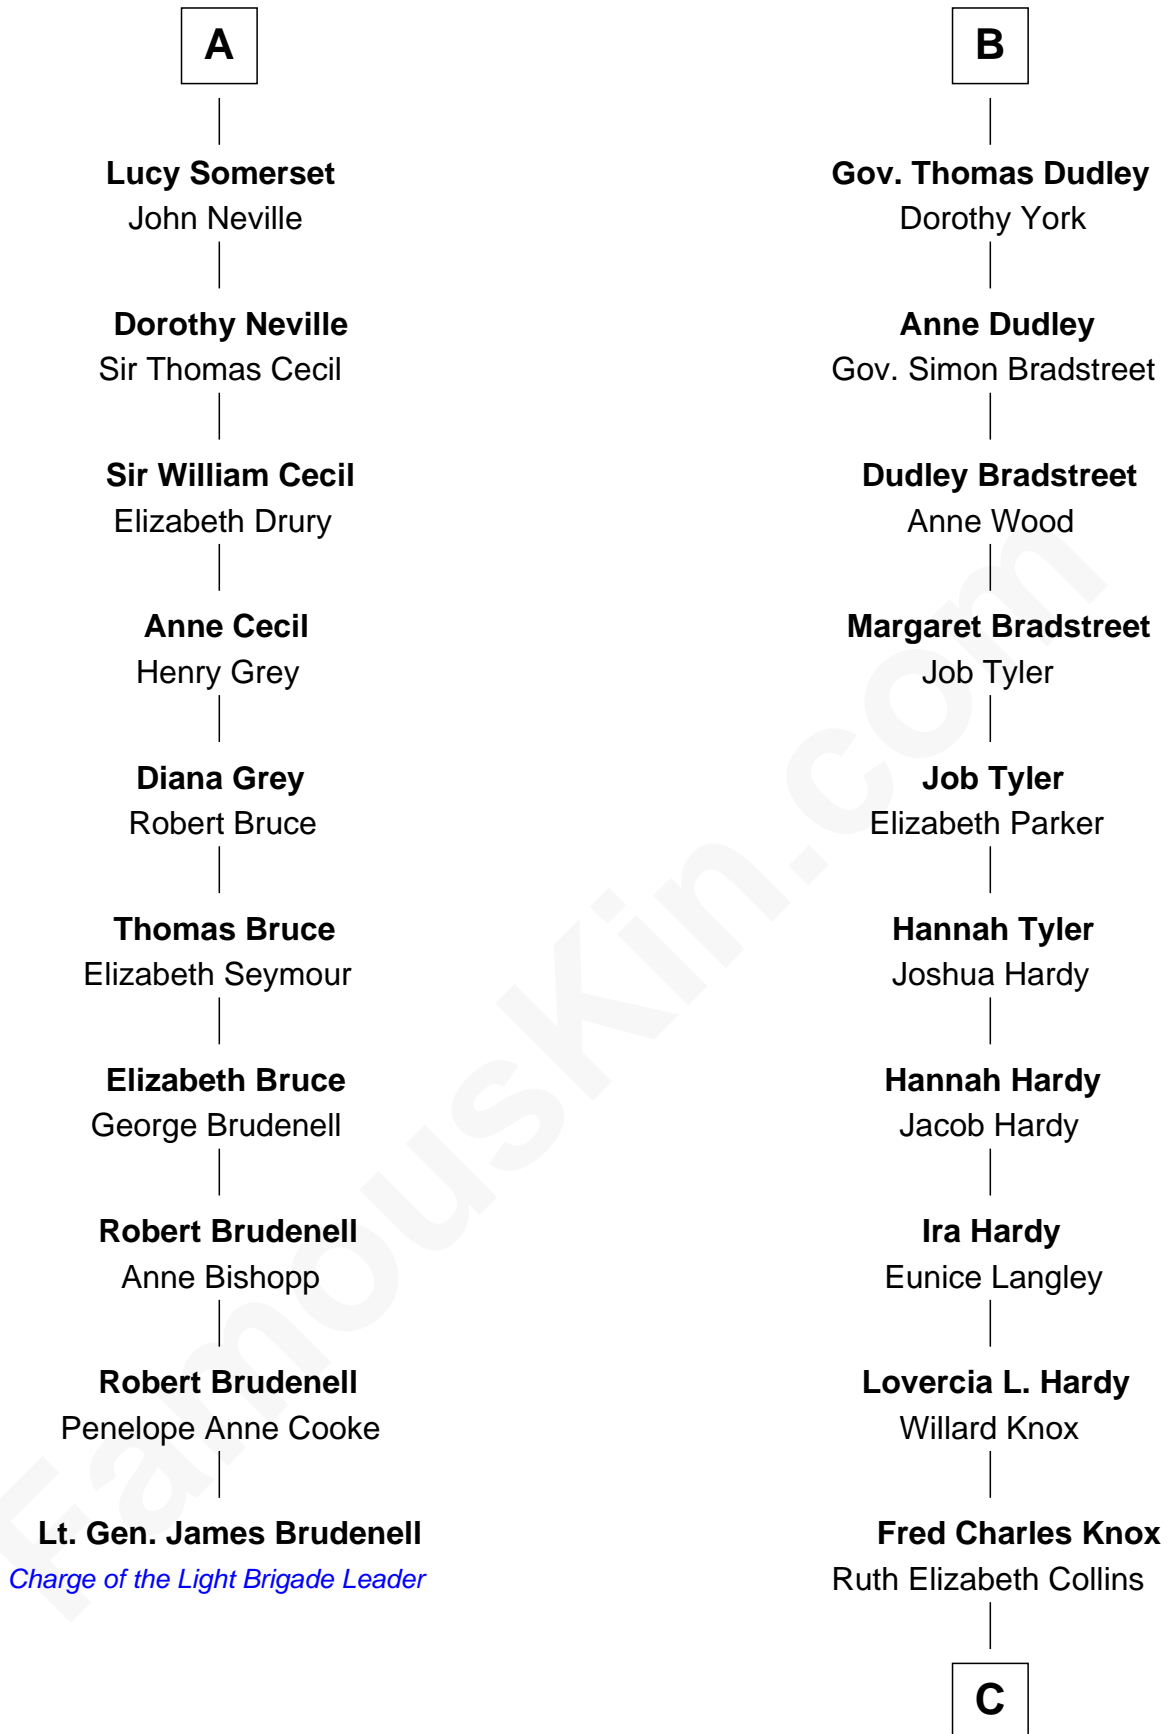

# FamousKin.com Relationship Chart of

**Lt. Gen. James Brudenell**  
*Leader of the "Charge of the Light Brigade"*

16th cousin 3 times removed of

**James Taylor**  
*Singer-Songwriter*

**C**

**Ella Angelique Knox**  
Henry Herman Woodard

**Gertrude Arline Woodard**  
Dr. Isaac Montrose Taylor

**James Taylor**  
*Singer-Songwriter*

FamousKin.com