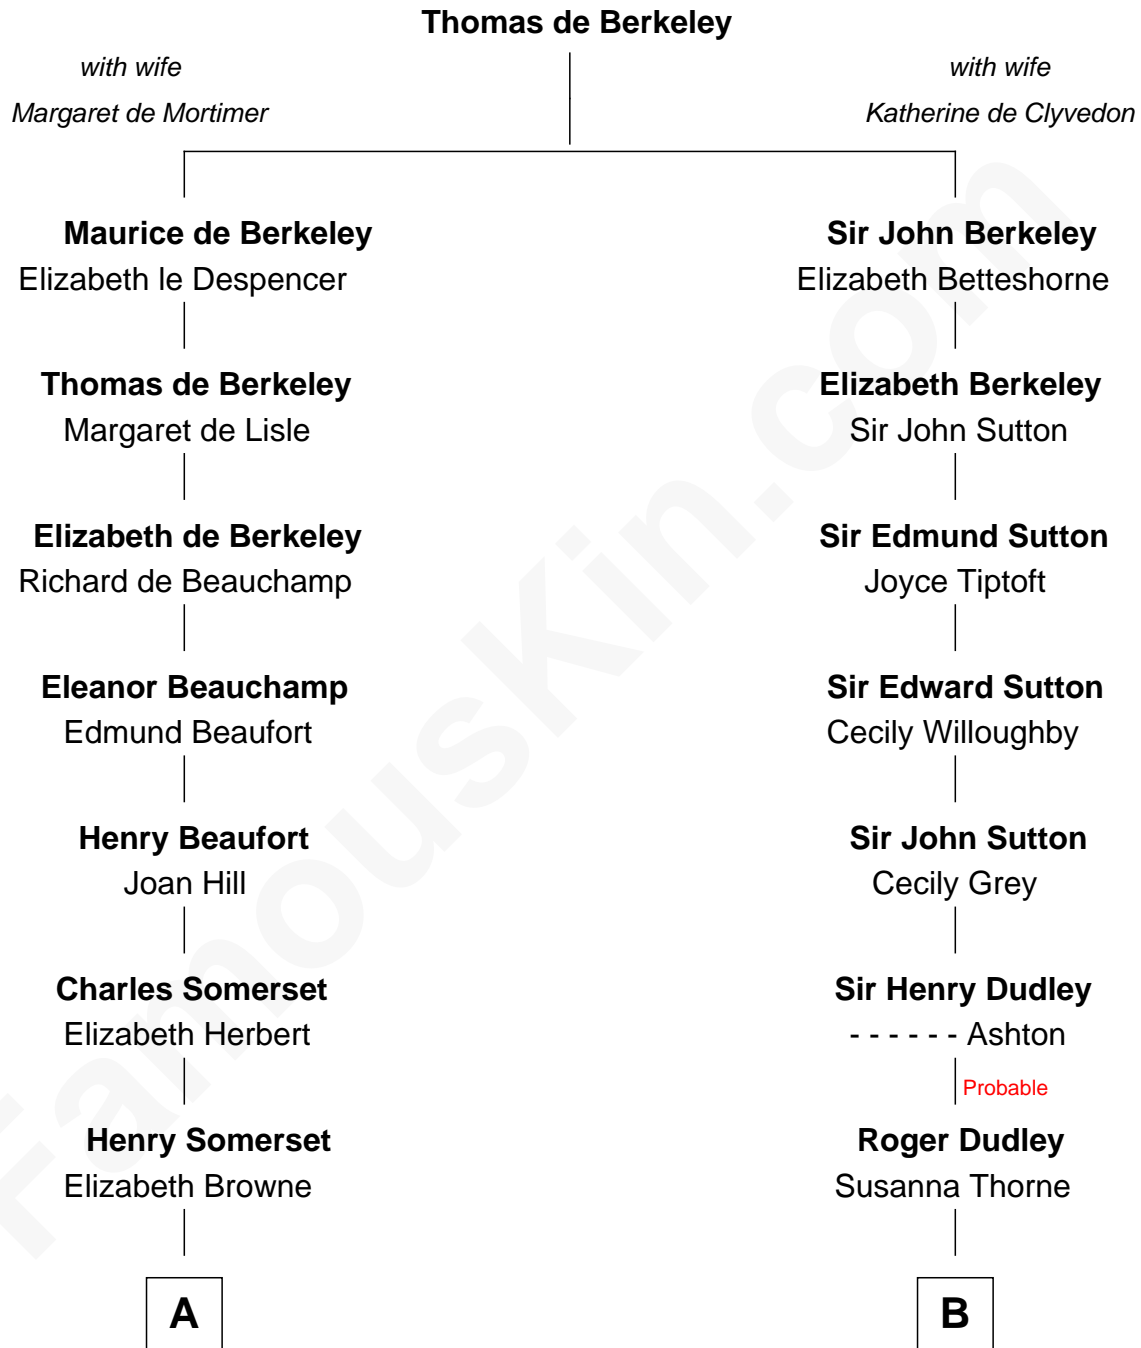

# FamousKin.com Relationship Chart of

**Lt. Gen. James Brudenell**  
*Leader of the "Charge of the Light Brigade"*

16th cousin 3 times removed of

**James Taylor**  
*Singer-Songwriter*

**C**

**Ella Angelique Knox**  
Henry Herman Woodard

**Gertrude Arline Woodard**  
Dr. Isaac Montrose Taylor

**James Taylor**  
*Singer-Songwriter*

FamousKin.com