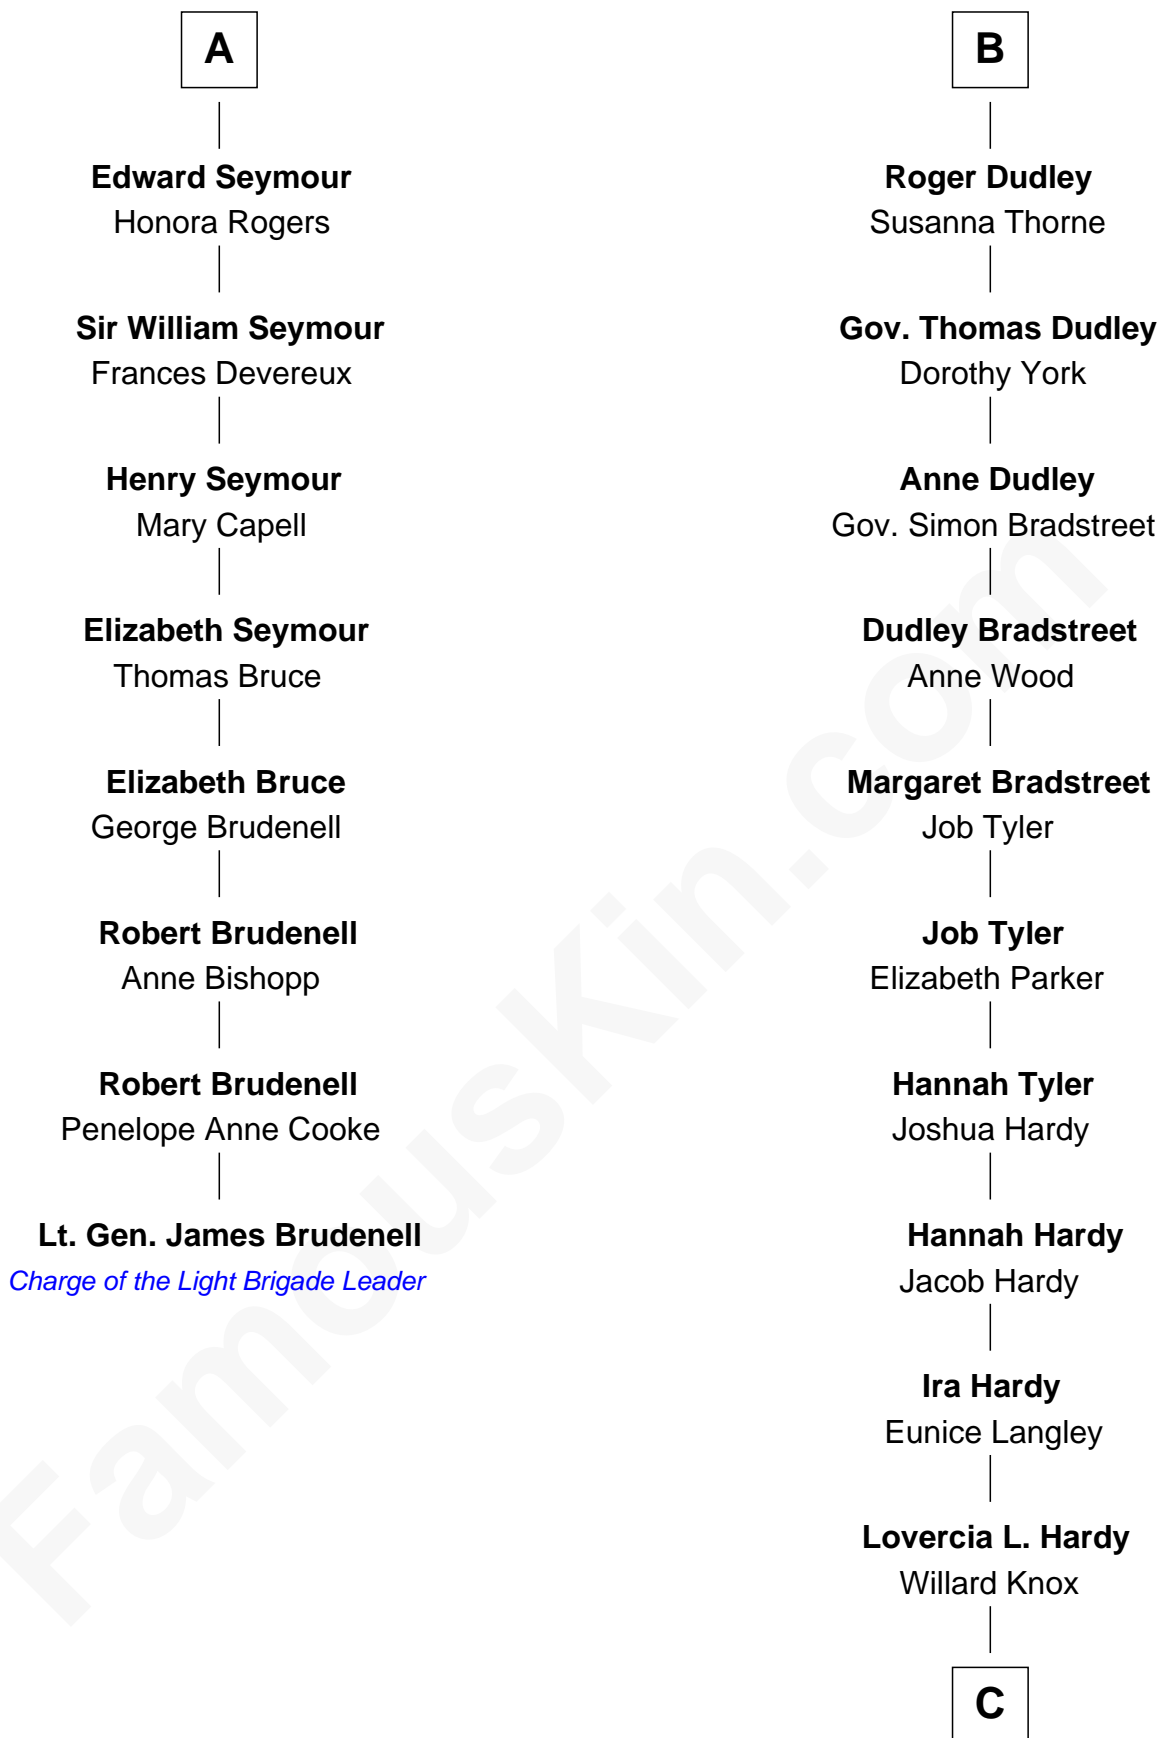

FamousKin.com

Relationship Chart of

Lt. Gen. James Brudenell
Leader of the "Charge of the Light Brigade"

14th cousin 6 times removed of

James Taylor
Singer-Songwriter

Sir Philip le Despencer
 Elizabeth - - - - -

Sir Philip le Despencer
 Elizabeth de Tibetot

Margery Despencer
 Sir Roger Wentworth

Sir Philip Wentworth
 Mary Clifford

Sir Henry Wentworth
 Anne Say

Margery Wentworth
 Sir John Seymour

Edward Seymour
 Anne Stanhope

Edward Seymour
 Katherine Grey

A

Alice le Despenser
 Sir John Sutton

Sir John Sutton
 Constance Blount

Sir John Sutton
 Elizabeth Berkeley

Sir Edmund Sutton
 Joyce Tiptoft

Sir Edward Sutton
 Cecily Willoughby

Sir John Sutton
 Cecily Grey

Sir Henry Dudley
 - - - - - Ashton

Probable

B

C

Fred Charles Knox
Ruth Elizabeth Collins

Ella Angelique Knox
Henry Herman Woodard

Gertrude Arline Woodard
Dr. Isaac Montrose Taylor