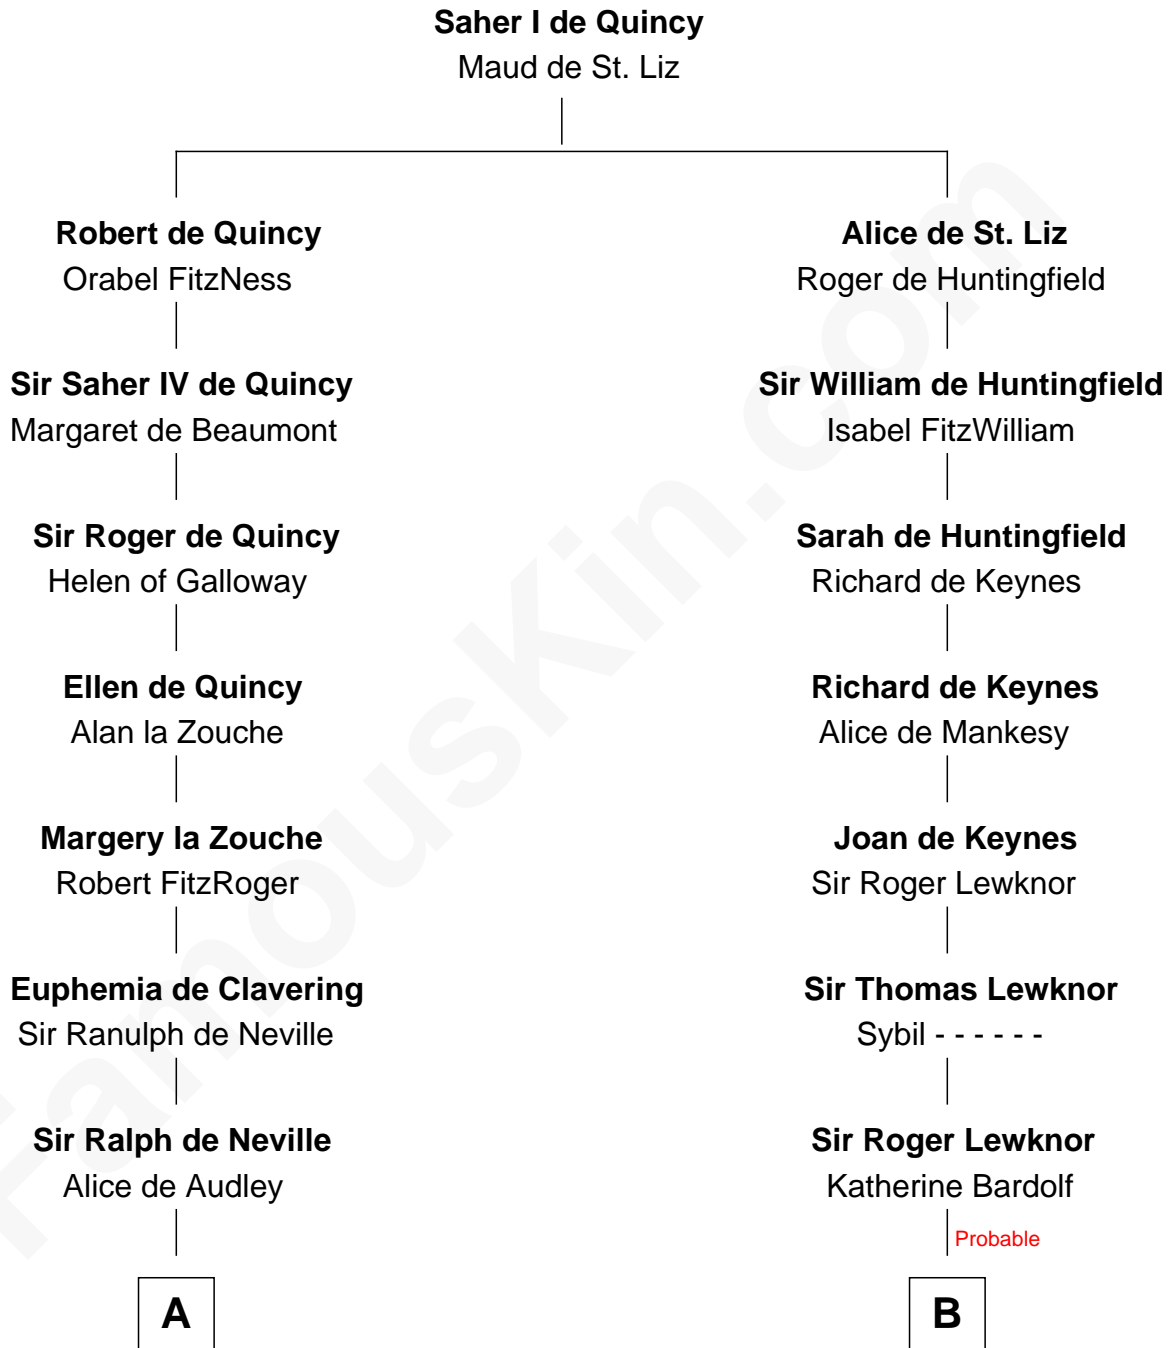

FamousKin.com Relationship Chart of

Lt. Gen. James Brudenell

Leader of the "Charge of the Light Brigade"

17th cousin 4 times removed of

William Stoughton

Chief Judge and Prosecutor, Salem Witch Trials 1692

C

Thomas Bruce
Elizabeth Seymour

Elizabeth Bruce
George Brudenell

Robert Brudenell
Anne Bishopp

Robert Brudenell
Penelope Anne Cooke

Lt. Gen. James Brudenell
Charge of the Light Brigade Leader

FamousKin.com