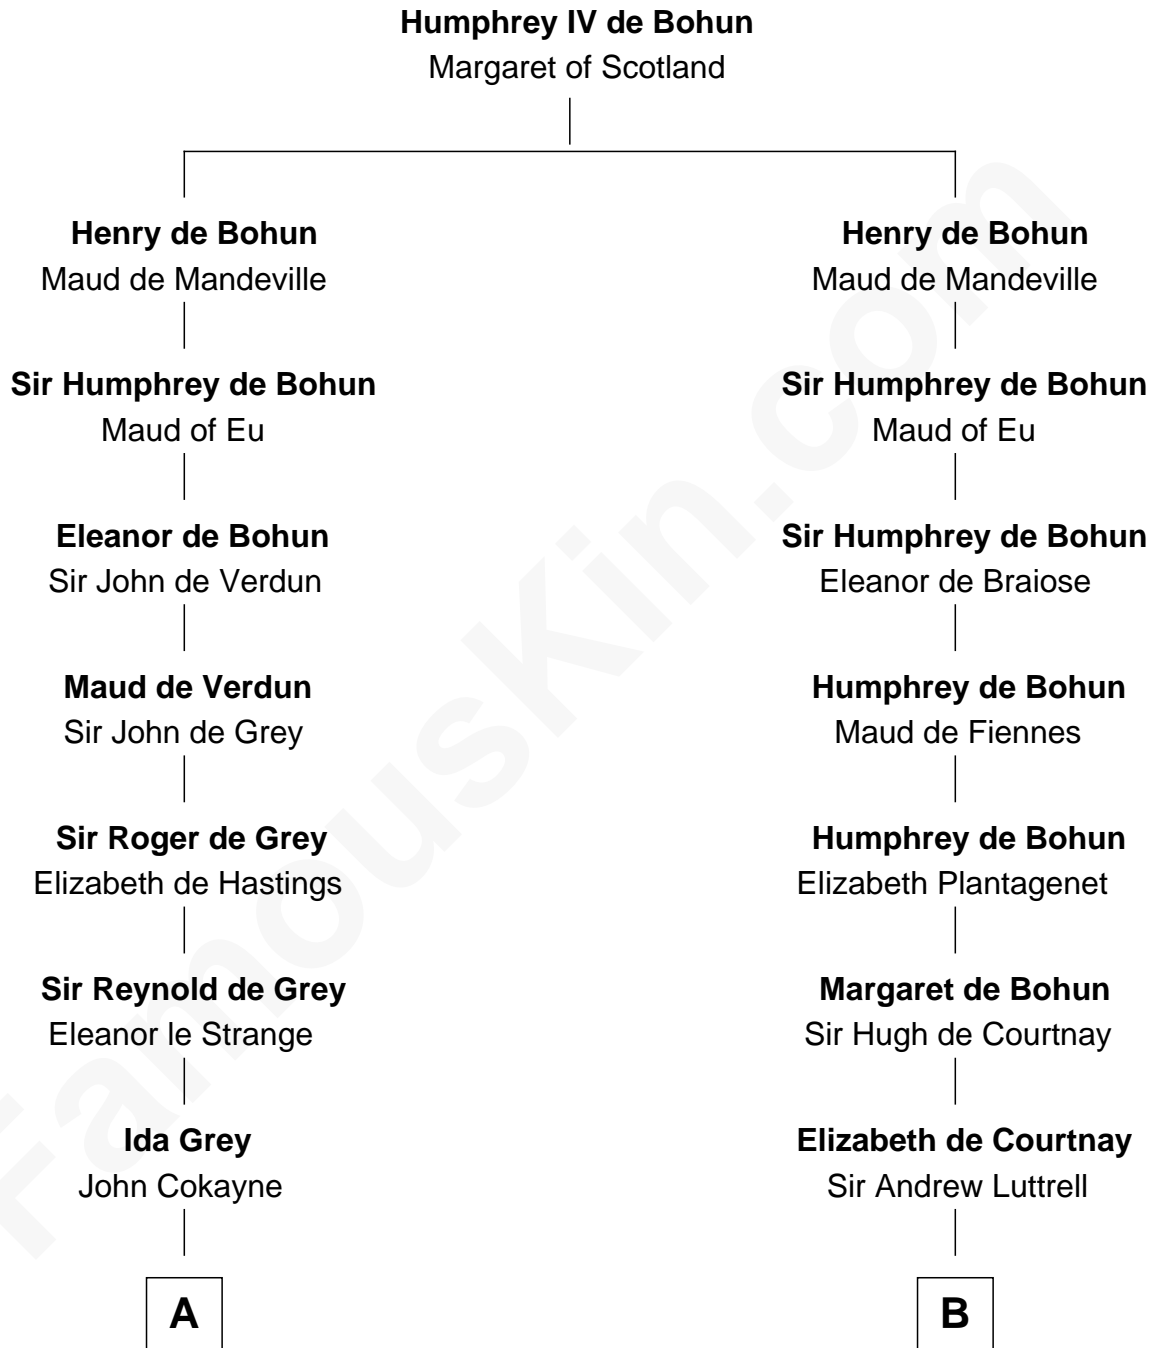

FamousKin.com

Relationship Chart of

Lt. Gen. James Brudenell

Leader of the "Charge of the Light Brigade"

18th cousin 2 times removed of

Carter Braxton

Signer of the Declaration of Independence

C

Elizabeth Bruce
George Brudenell

Robert Brudenell
Anne Bishopp

Robert Brudenell
Penelope Anne Cooke

Lt. Gen. James Brudenell
Charge of the Light Brigade Leader

D

Mary Carter
George Braxton

Carter Braxton
Signer of Declaration of Independence

FamousKin.com