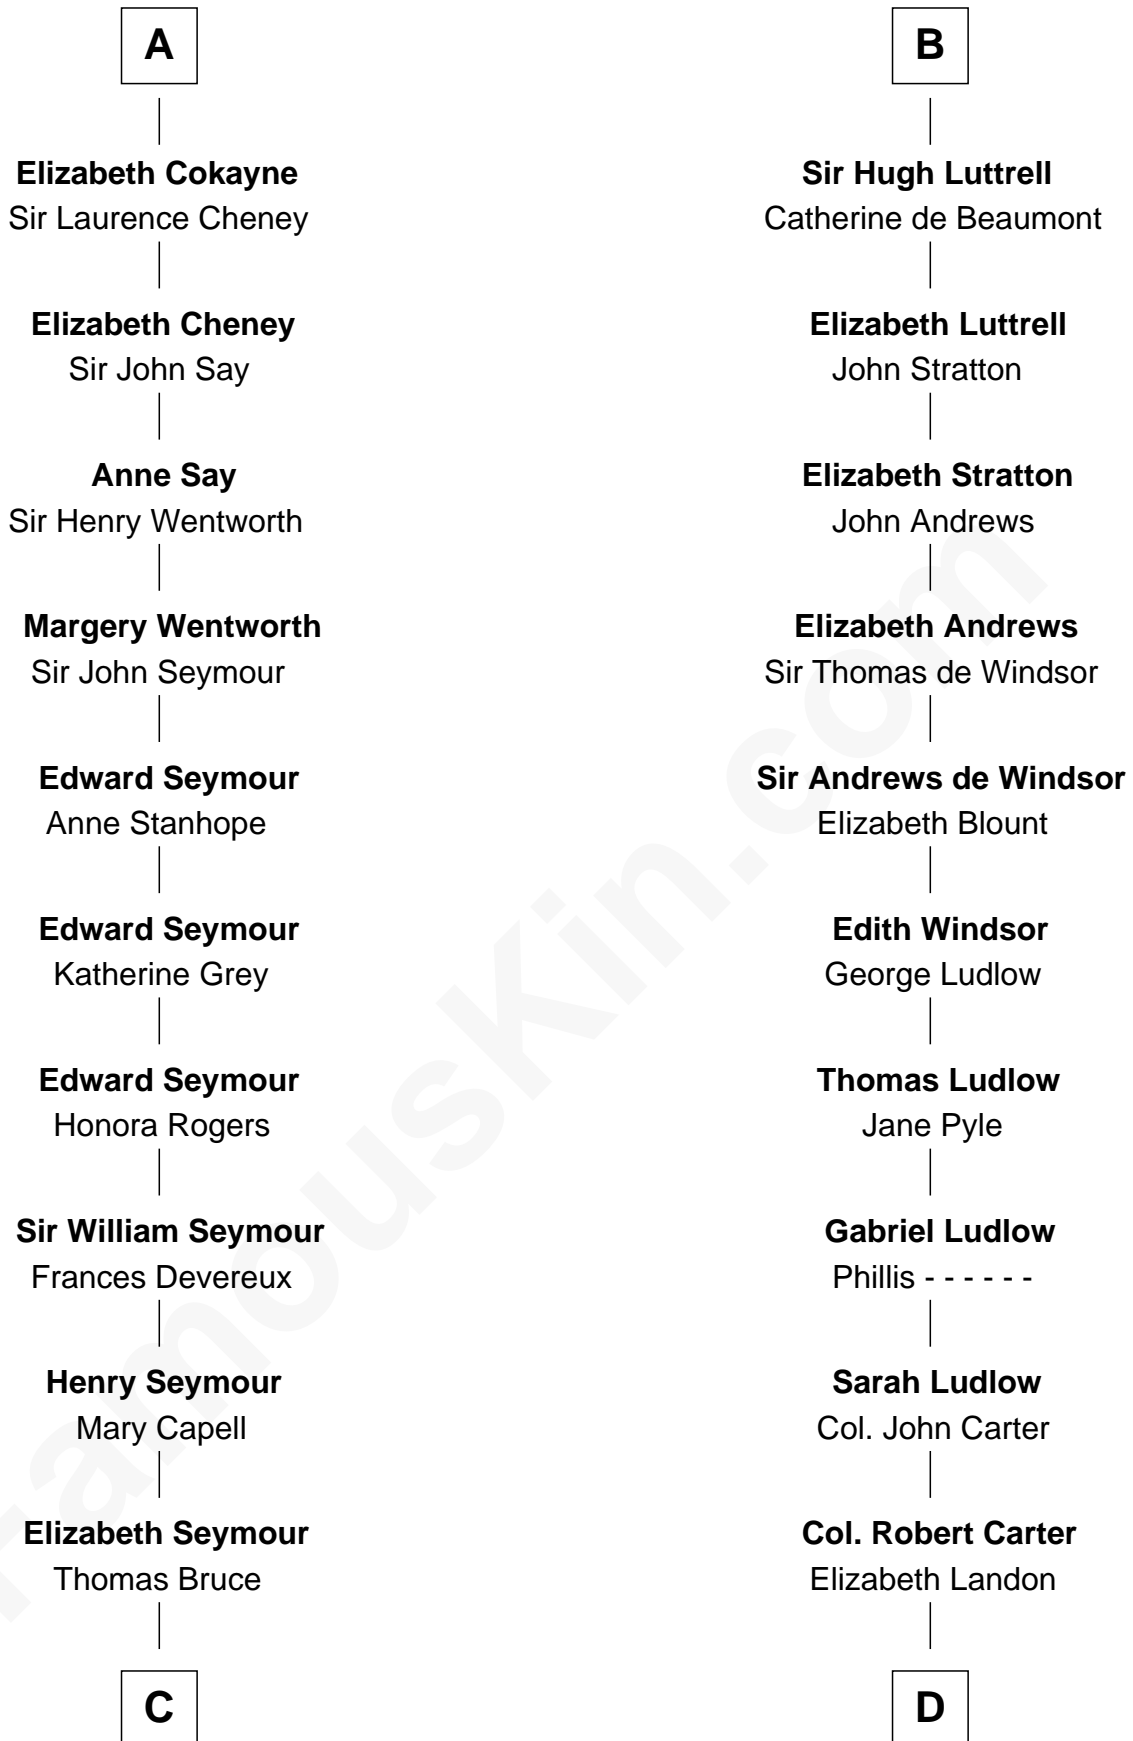

FamousKin.com

Relationship Chart of

Lt. Gen. James Brudenell

Leader of the "Charge of the Light Brigade"

18th cousin 2 times removed of

Carter Braxton

Signer of the Declaration of Independence

C

Elizabeth Bruce
George Brudenell

Robert Brudenell
Anne Bishopp

Robert Brudenell
Penelope Anne Cooke

Lt. Gen. James Brudenell
Charge of the Light Brigade Leader

D

Mary Carter
George Braxton

Carter Braxton
Signer of Declaration of Independence