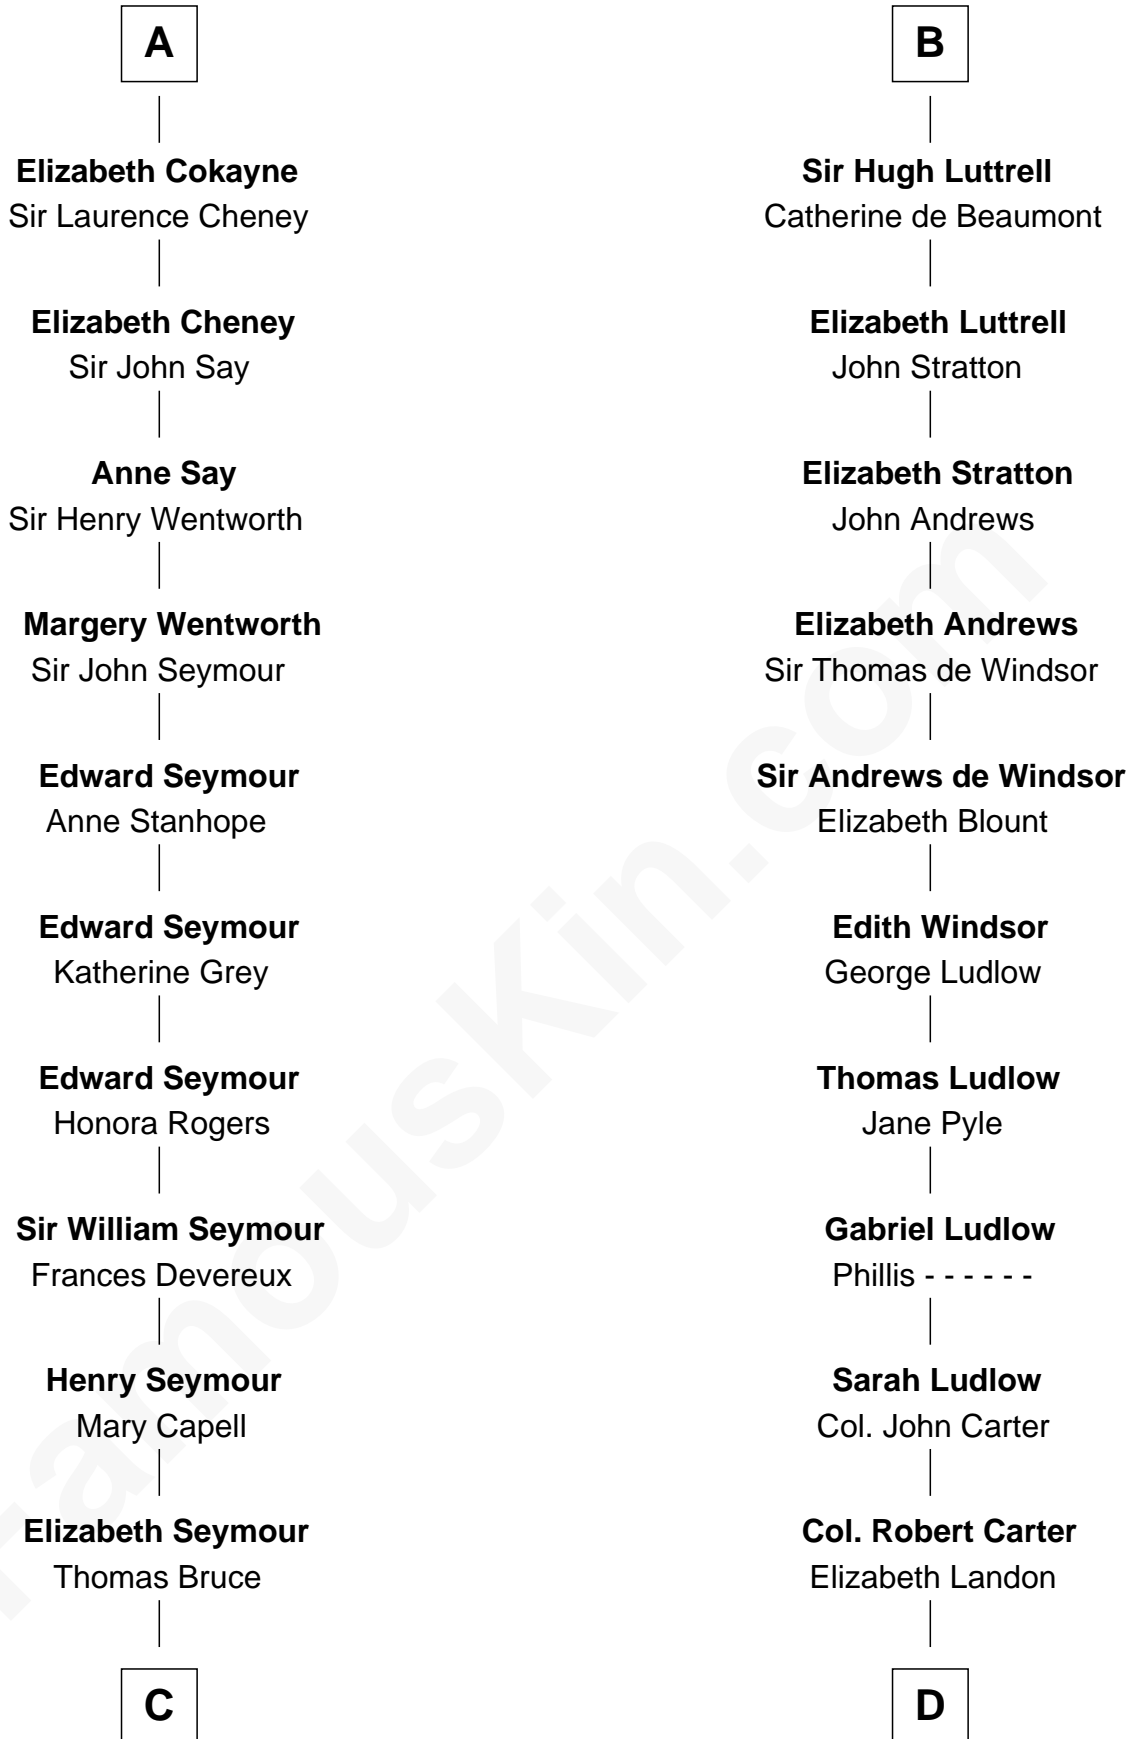

FamousKin.com

Relationship Chart of

Lt. Gen. James Brudenell

Leader of the "Charge of the Light Brigade"

18th cousin 2 times removed of

Carter Braxton

Signer of the Declaration of Independence

C

Elizabeth Bruce
George Brudenell

Robert Brudenell
Anne Bishopp

Robert Brudenell
Penelope Anne Cooke

Lt. Gen. James Brudenell
Charge of the Light Brigade Leader

D

Mary Carter
George Braxton

Carter Braxton
Signer of Declaration of Independence