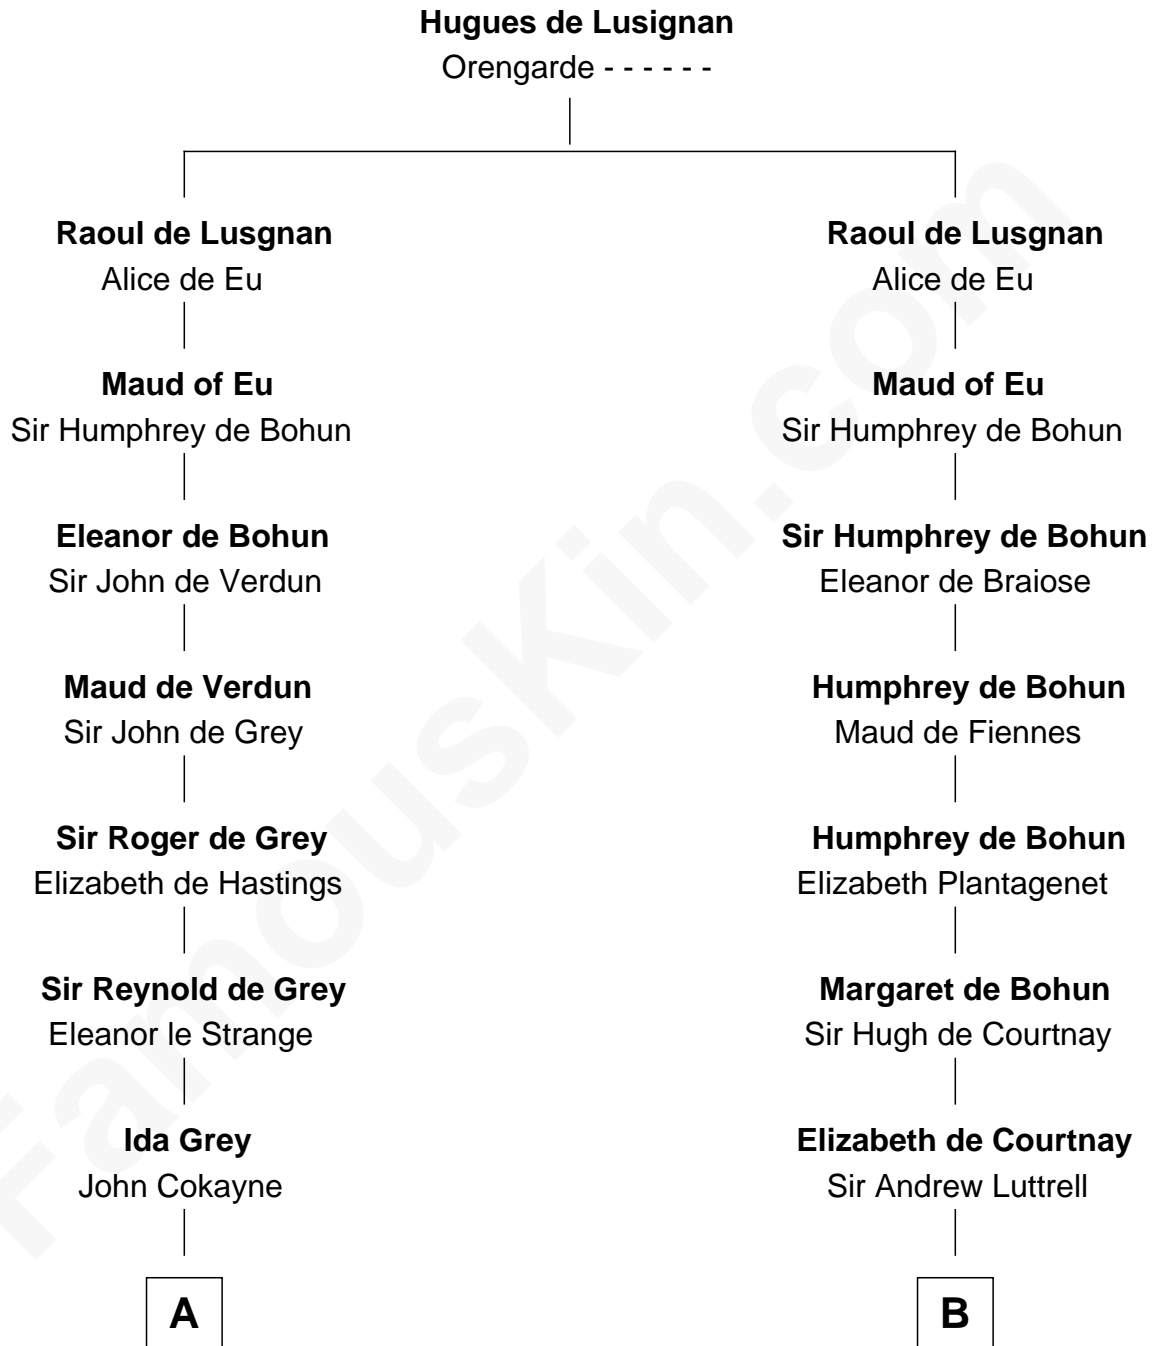

FamousKin.com

Relationship Chart of

Lt. Gen. James Brudenell

Leader of the "Charge of the Light Brigade"

18th cousin 2 times removed of

Carter Braxton

Signer of the Declaration of Independence

C

Elizabeth Bruce
George Brudenell

Robert Brudenell
Anne Bishopp

Robert Brudenell
Penelope Anne Cooke

Lt. Gen. James Brudenell
Charge of the Light Brigade Leader

D

Mary Carter
George Braxton

Carter Braxton
Signer of Declaration of Independence