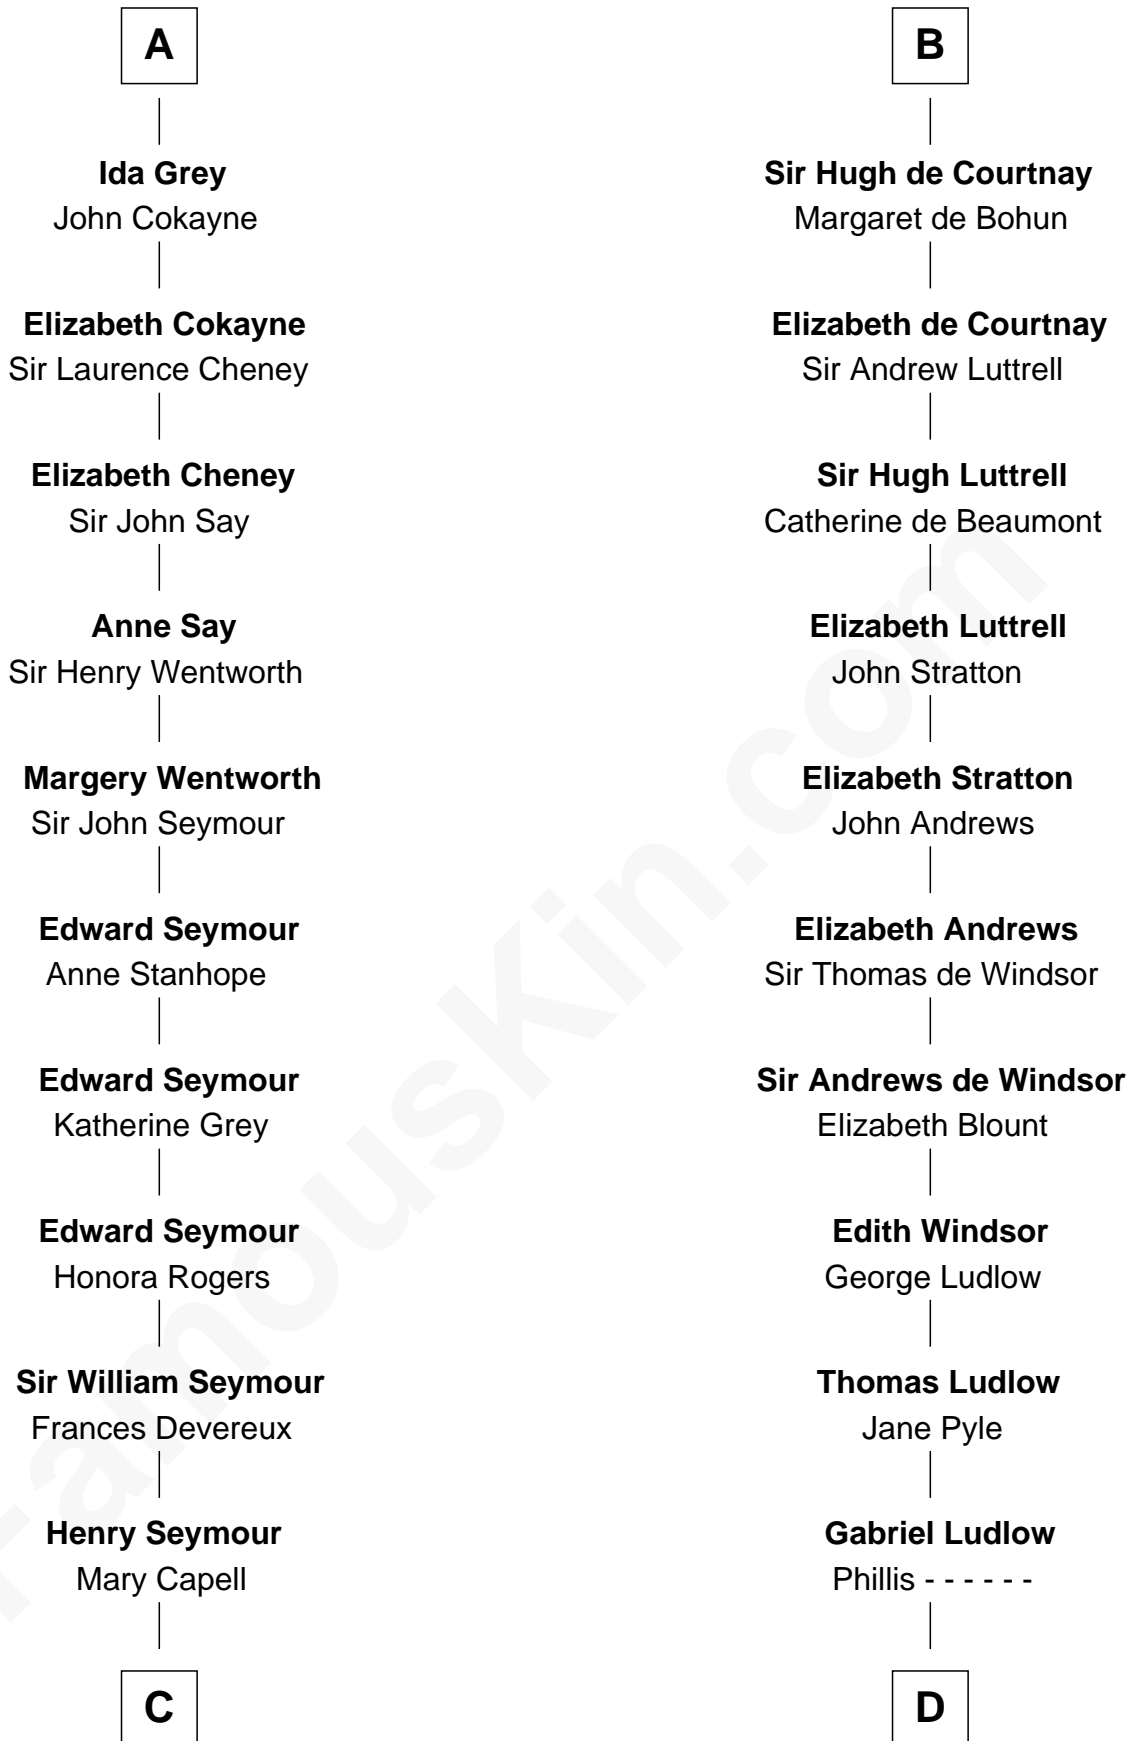

FamousKin.com

Relationship Chart of

Lt. Gen. James Brudenell

Leader of the "Charge of the Light Brigade"

20th cousin 1 time removed of

Carter Braxton

Signer of the Declaration of Independence

C

Elizabeth Seymour

Thomas Bruce

Elizabeth Bruce

George Brudenell

Robert Brudenell

Anne Bishopp

Robert Brudenell

Penelope Anne Cooke