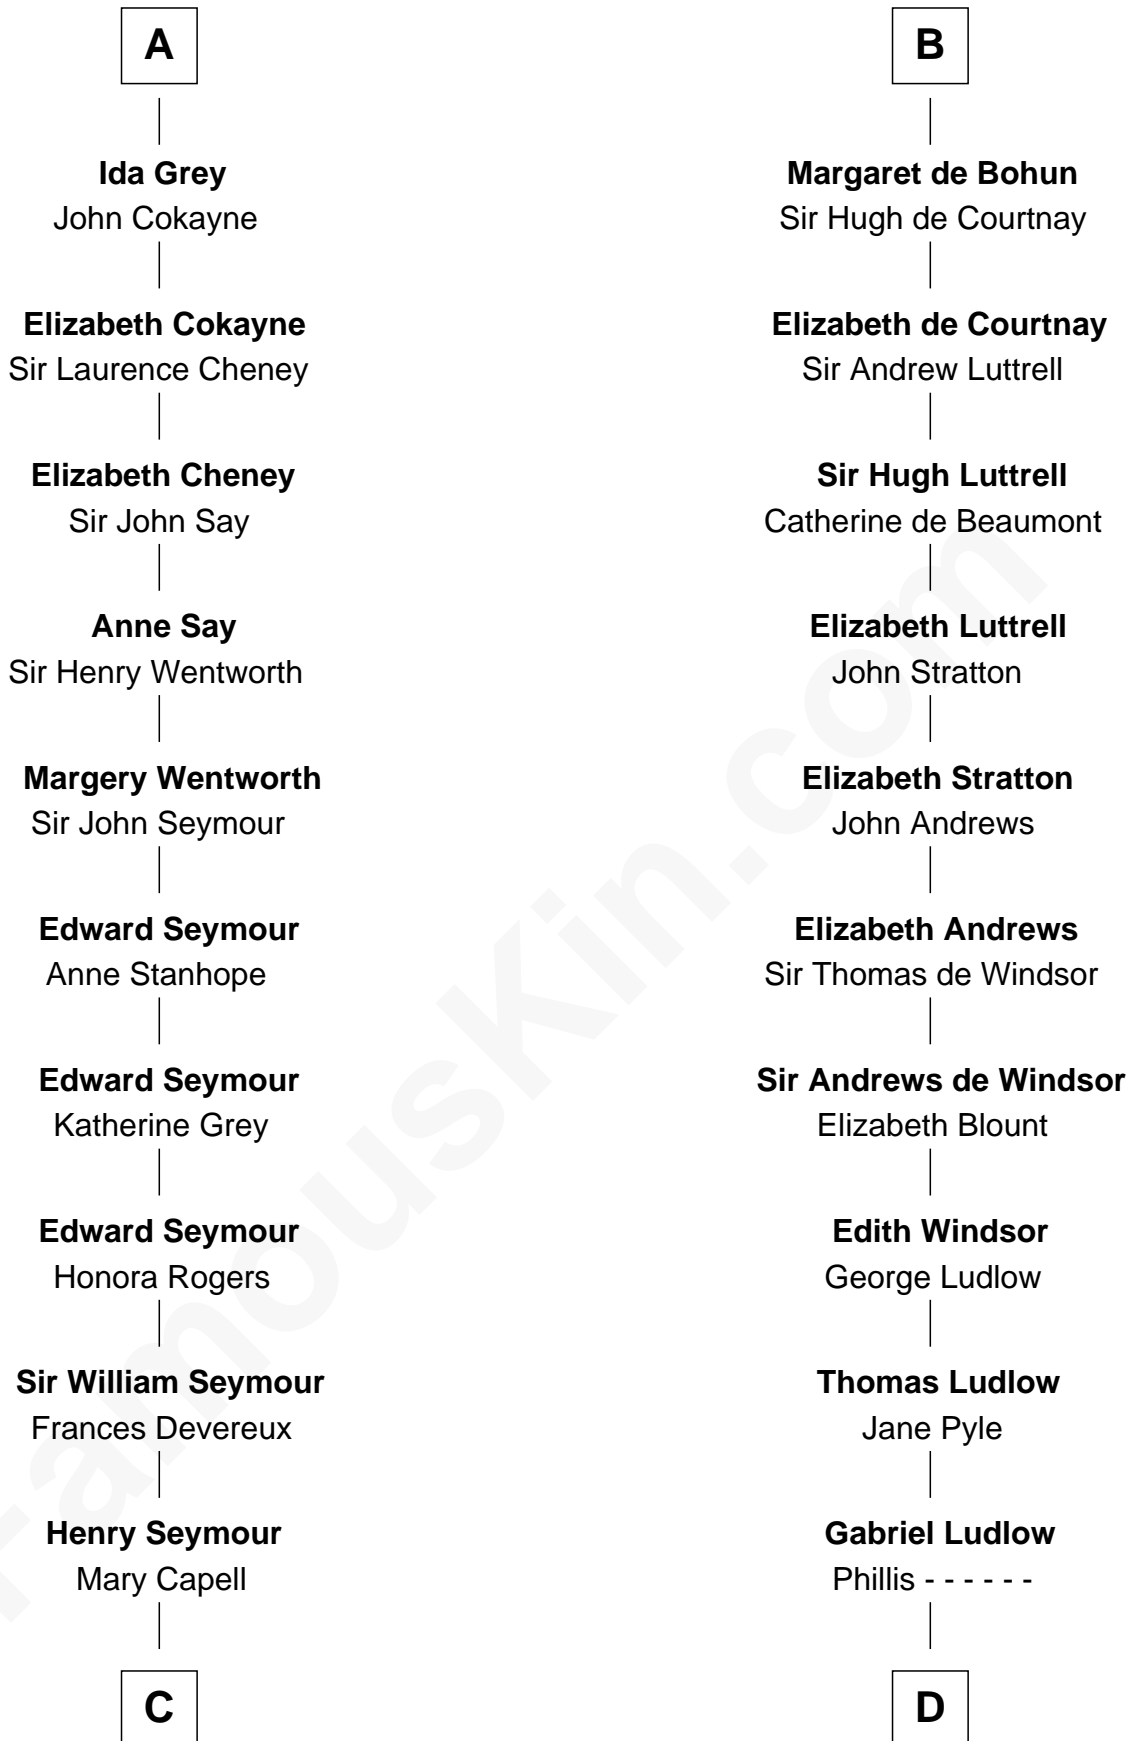

FamousKin.com Relationship Chart of

Lt. Gen. James Brudenell

Leader of the "Charge of the Light Brigade"

20th cousin 1 time removed of

Carter Braxton

Signer of the Declaration of Independence

C

Elizabeth Seymour

Thomas Bruce

Elizabeth Bruce

George Brudenell

Robert Brudenell

Anne Bishopp

Robert Brudenell

Penelope Anne Cooke

Lt. Gen. James Brudenell