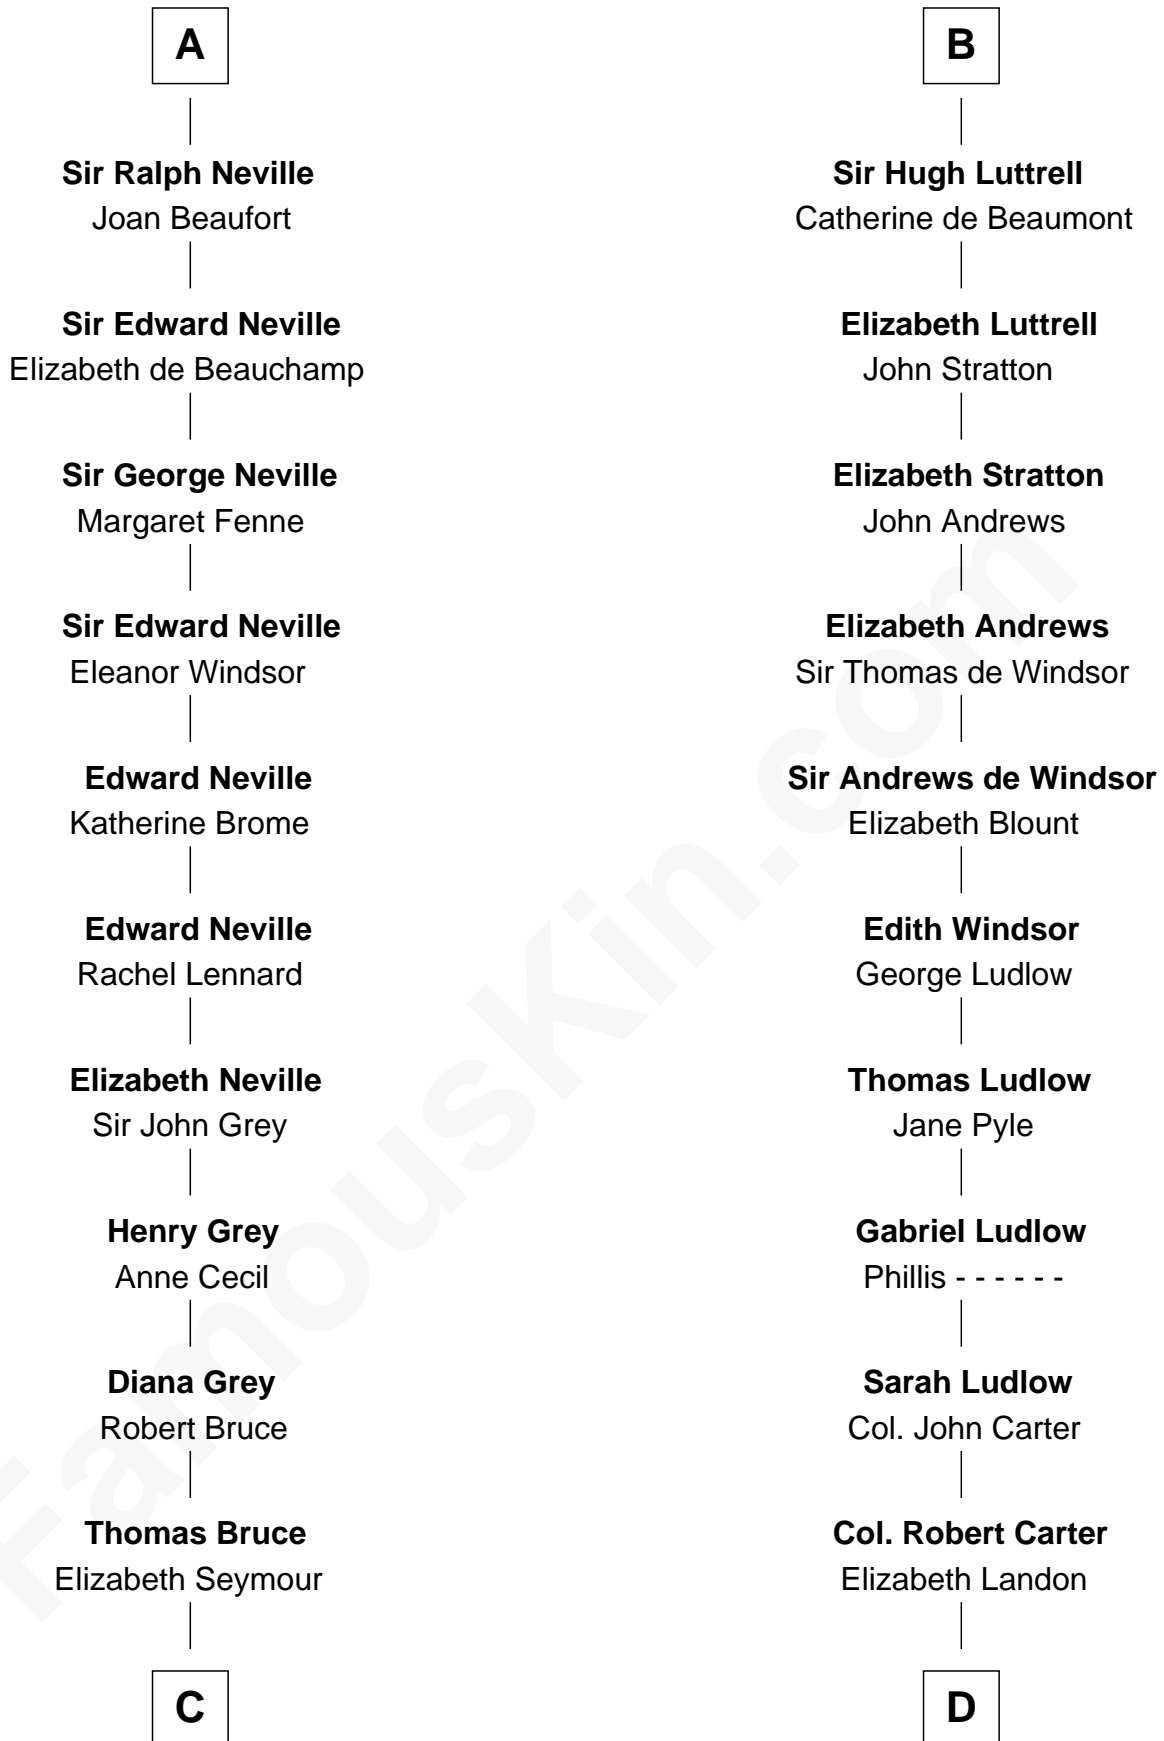

FamousKin.com

Relationship Chart of

Lt. Gen. James Brudenell

Leader of the "Charge of the Light Brigade"

18th cousin 2 times removed of

Carter Braxton

Signer of the Declaration of Independence

C

Elizabeth Bruce
George Brudenell

Robert Brudenell
Anne Bishopp

Robert Brudenell
Penelope Anne Cooke

Lt. Gen. James Brudenell
Charge of the Light Brigade Leader

D

Mary Carter
George Braxton

Carter Braxton
Signer of Declaration of Independence