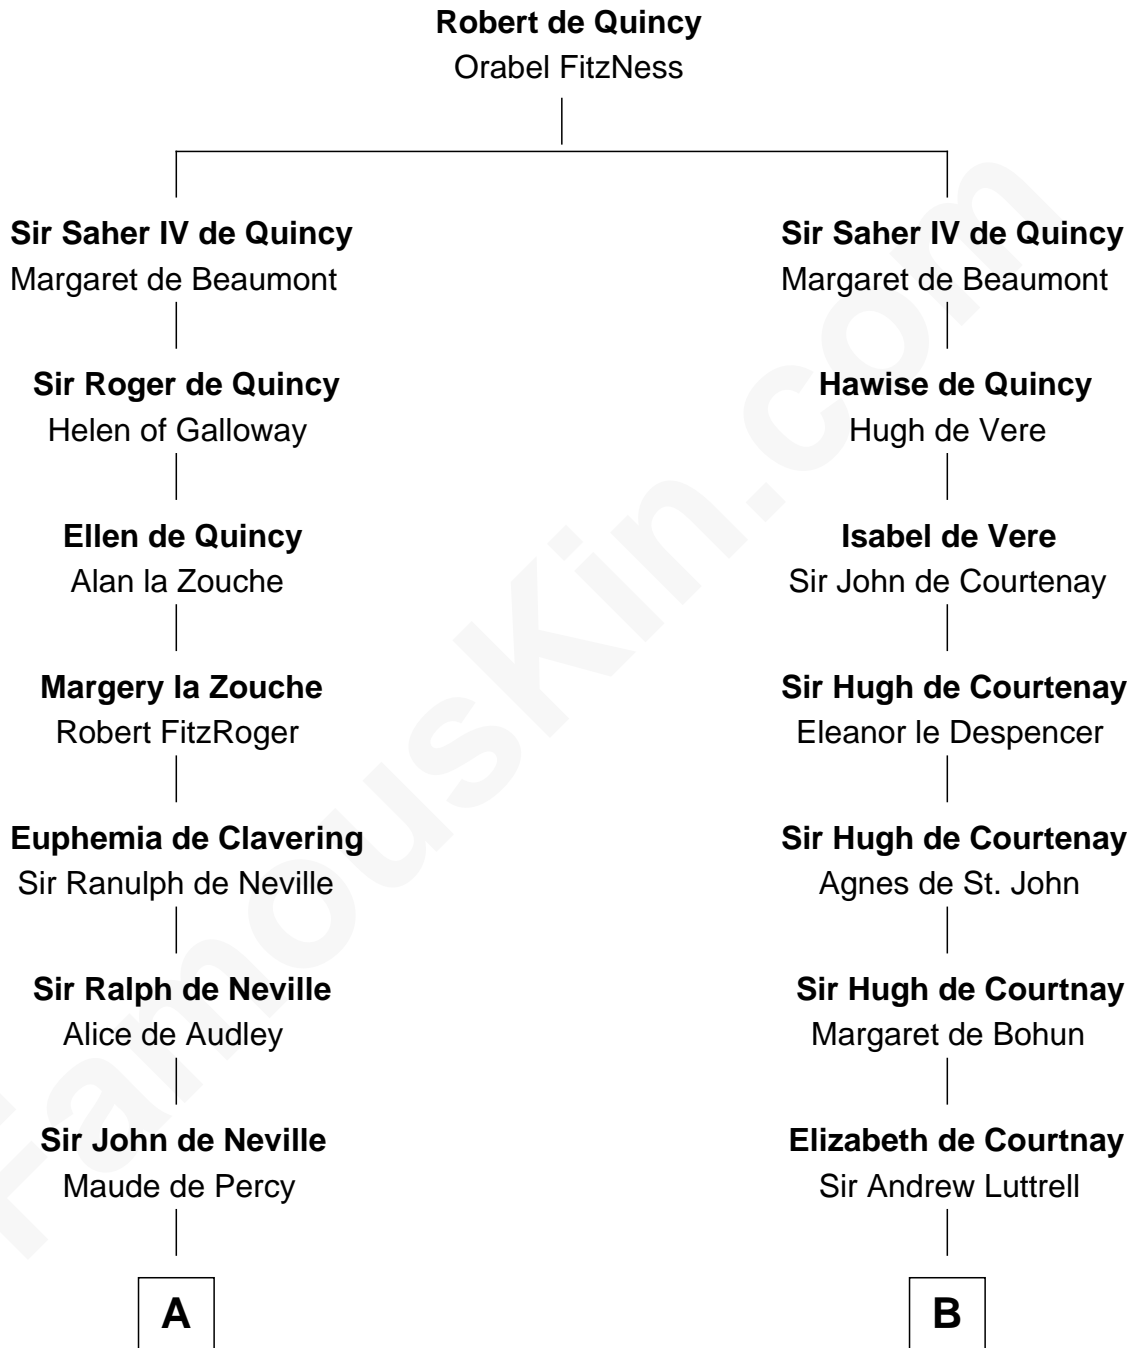

FamousKin.com

Relationship Chart of

Lt. Gen. James Brudenell

Leader of the "Charge of the Light Brigade"

18th cousin 2 times removed of

Carter Braxton

Signer of the Declaration of Independence

C

Elizabeth Bruce
George Brudenell

Robert Brudenell
Anne Bishopp

Robert Brudenell
Penelope Anne Cooke

Lt. Gen. James Brudenell
Charge of the Light Brigade Leader

D

Mary Carter
George Braxton

Carter Braxton
Signer of Declaration of Independence