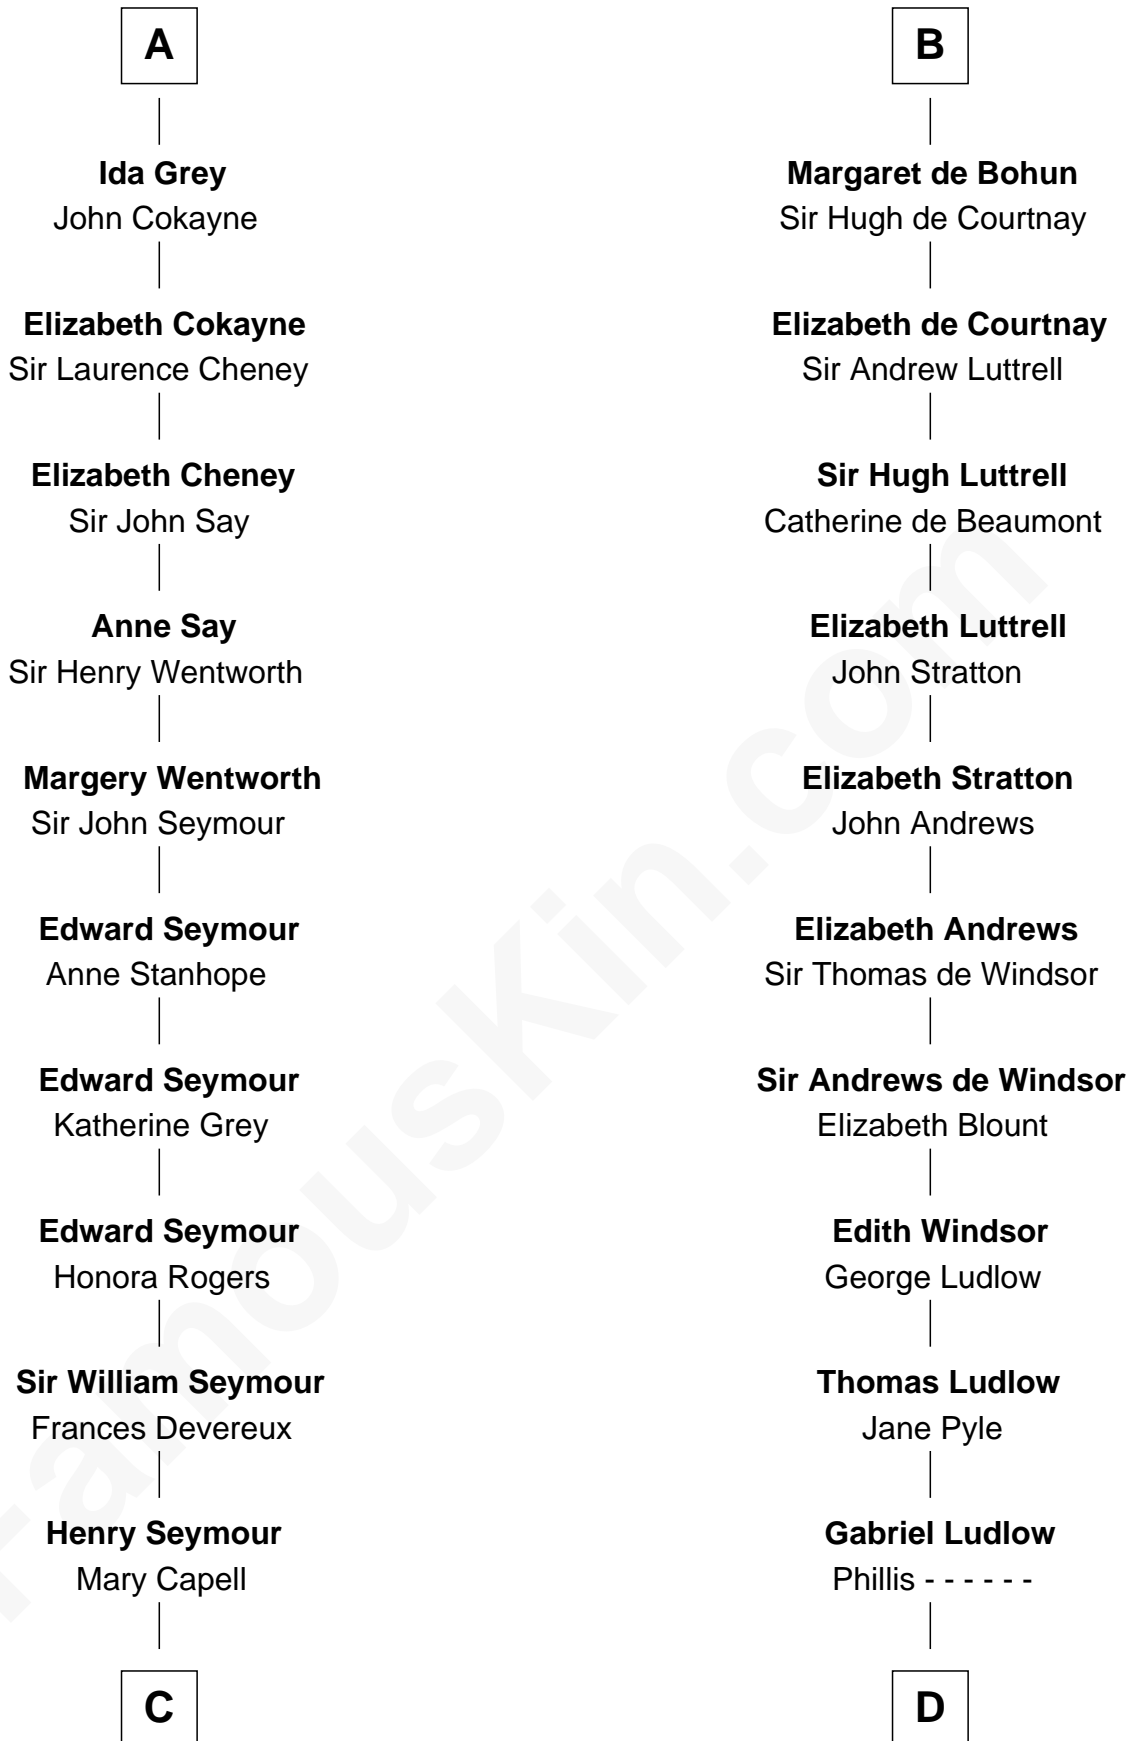

FamousKin.com Relationship Chart of

Lt. Gen. James Brudenell

Leader of the "Charge of the Light Brigade"

20th cousin 1 time removed of

Carter Braxton

Signer of the Declaration of Independence

David I, King of Scotland
Maud of Northumberland