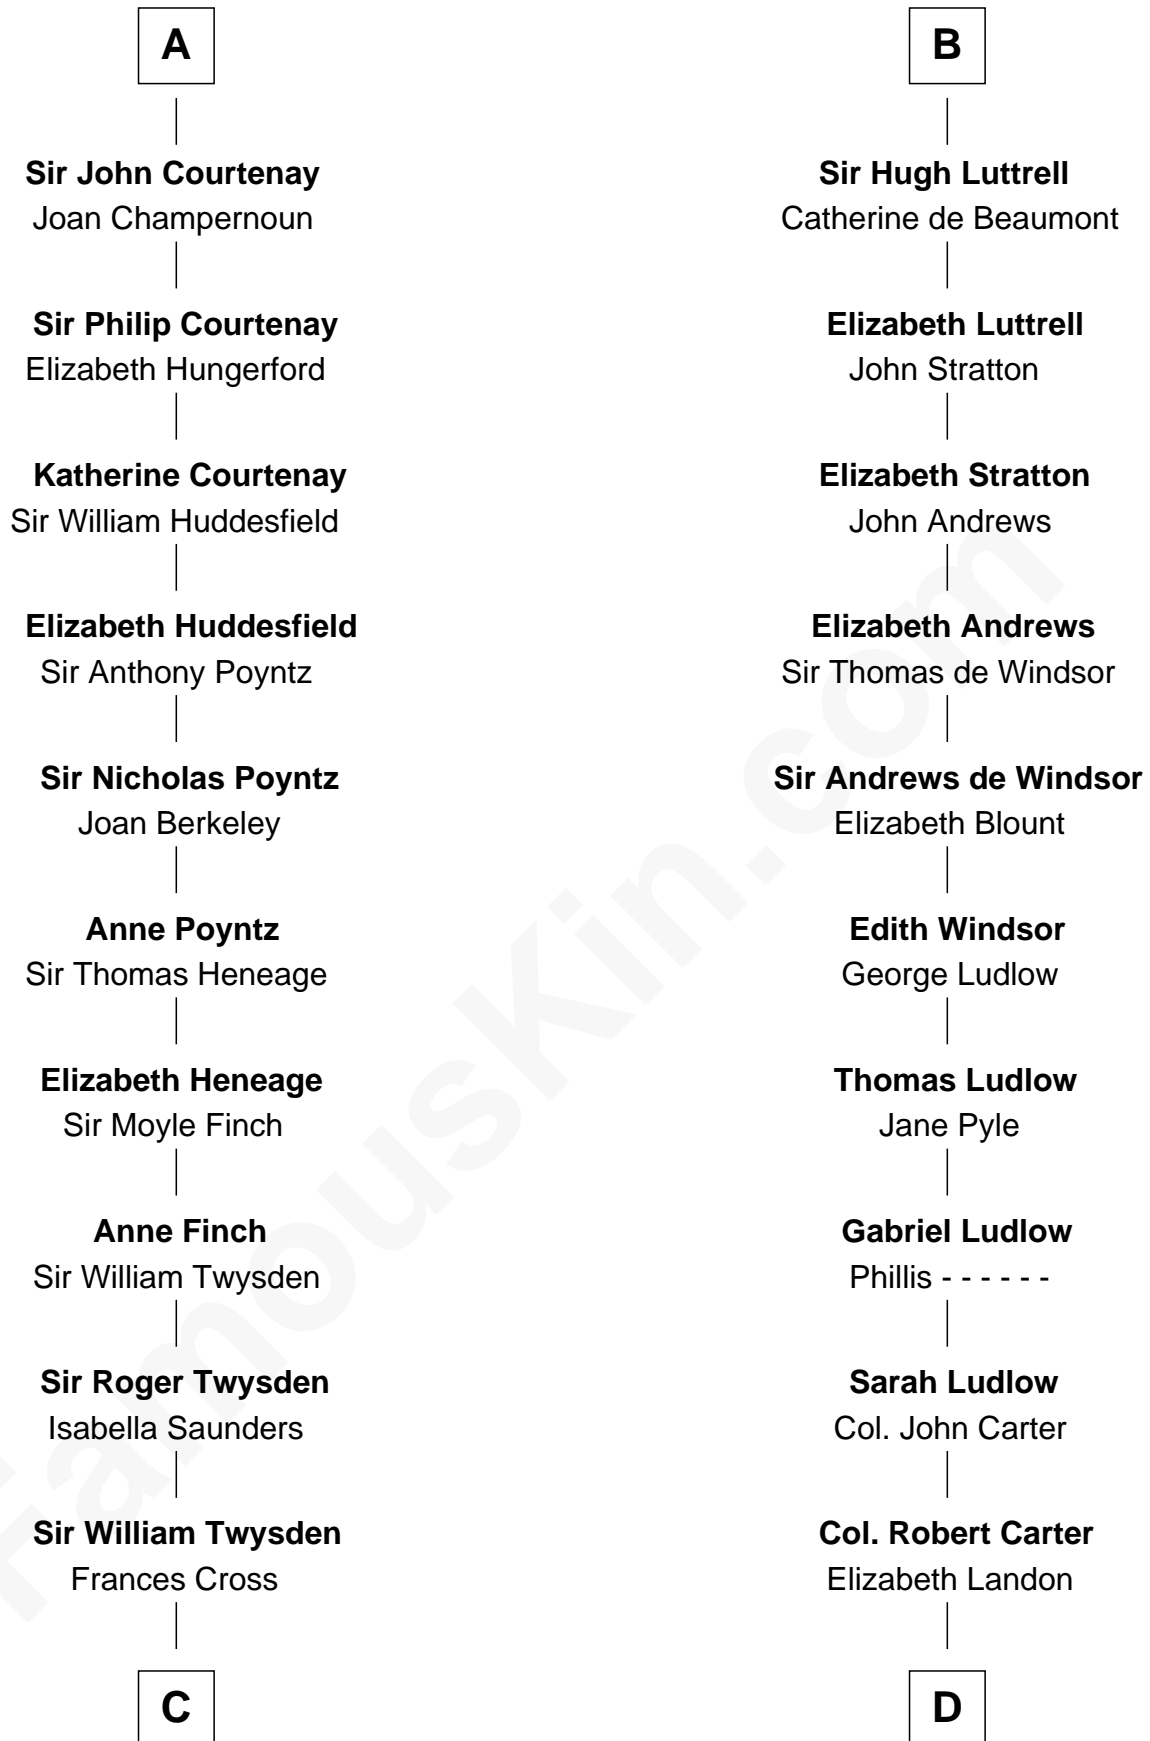

FamousKin.com

Relationship Chart of

Lt. Gen. James Brudenell

Leader of the "Charge of the Light Brigade"

18th cousin 3 times removed of

Carter Braxton

Signer of the Declaration of Independence

Baldwin de Reviars

Adelise - - - - -

C

Sir Thomas Twysden

Catherine Wythens

Catherine Twysden

George Cooke

George John Cooke

Penelope Bowyer

Penelope Anne Cooke

Robert Brudenell

Lt. Gen. James Brudenell

Charge of the Light Brigade Leader

D

Mary Carter

George Braxton

Carter Braxton