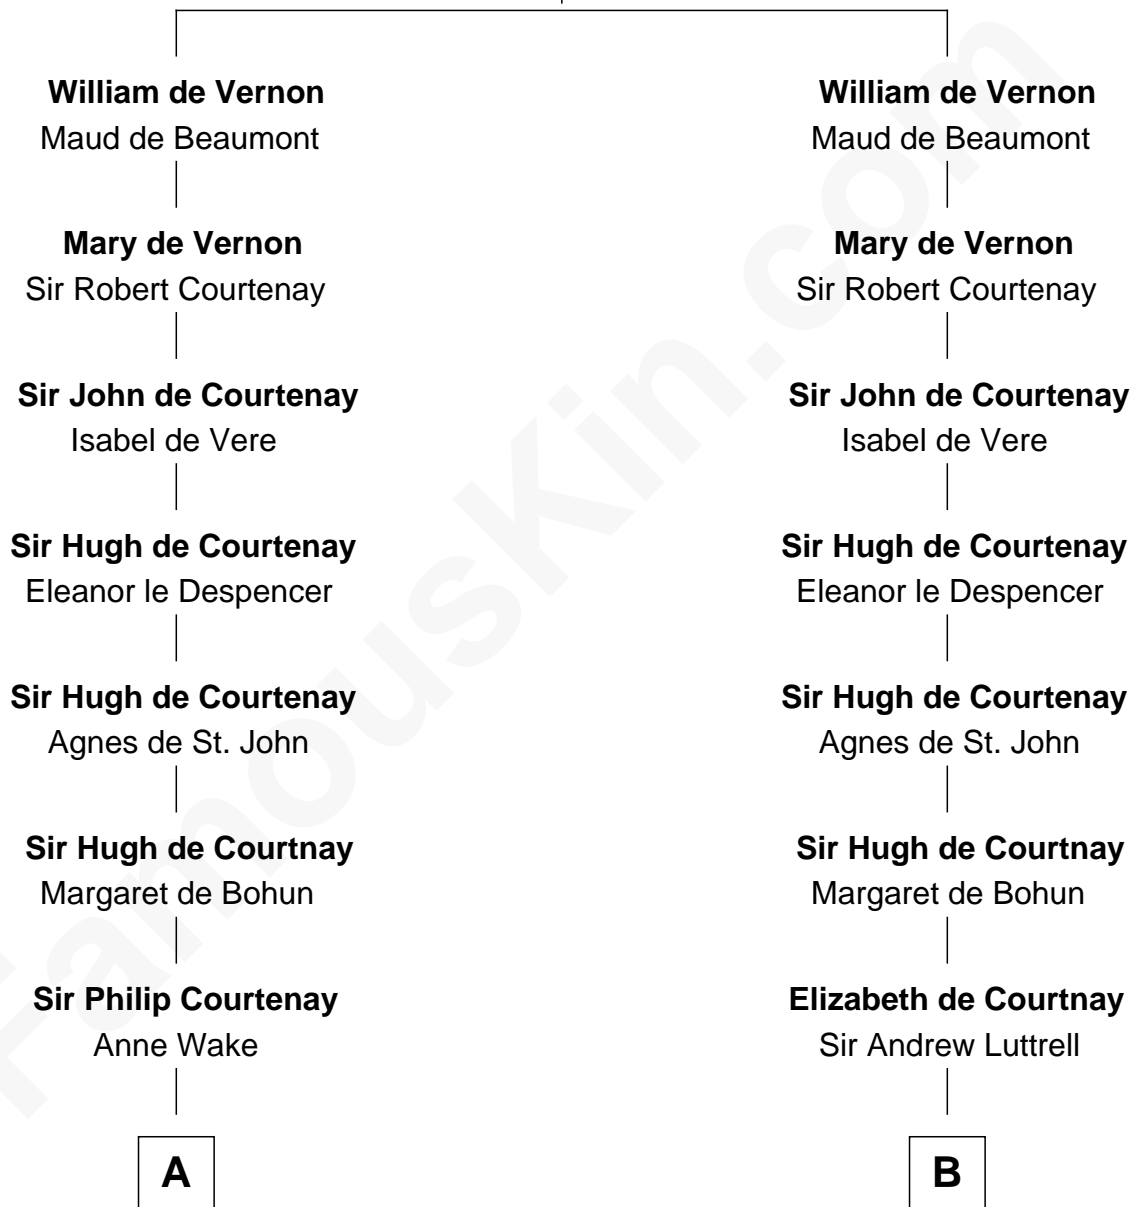

FamousKin.com

Relationship Chart of

Lt. Gen. James Brudenell

Leader of the "Charge of the Light Brigade"

18th cousin 3 times removed of

Carter Braxton

Signer of the Declaration of Independence

Baldwin de Reviars

Adelise - - - - -

C

Sir Thomas Twysden

Catherine Wythens

Catherine Twysden

George Cooke

George John Cooke

Penelope Bowyer

Penelope Anne Cooke

Robert Brudenell

Lt. Gen. James Brudenell

Charge of the Light Brigade Leader

D

Mary Carter

George Braxton

Carter Braxton