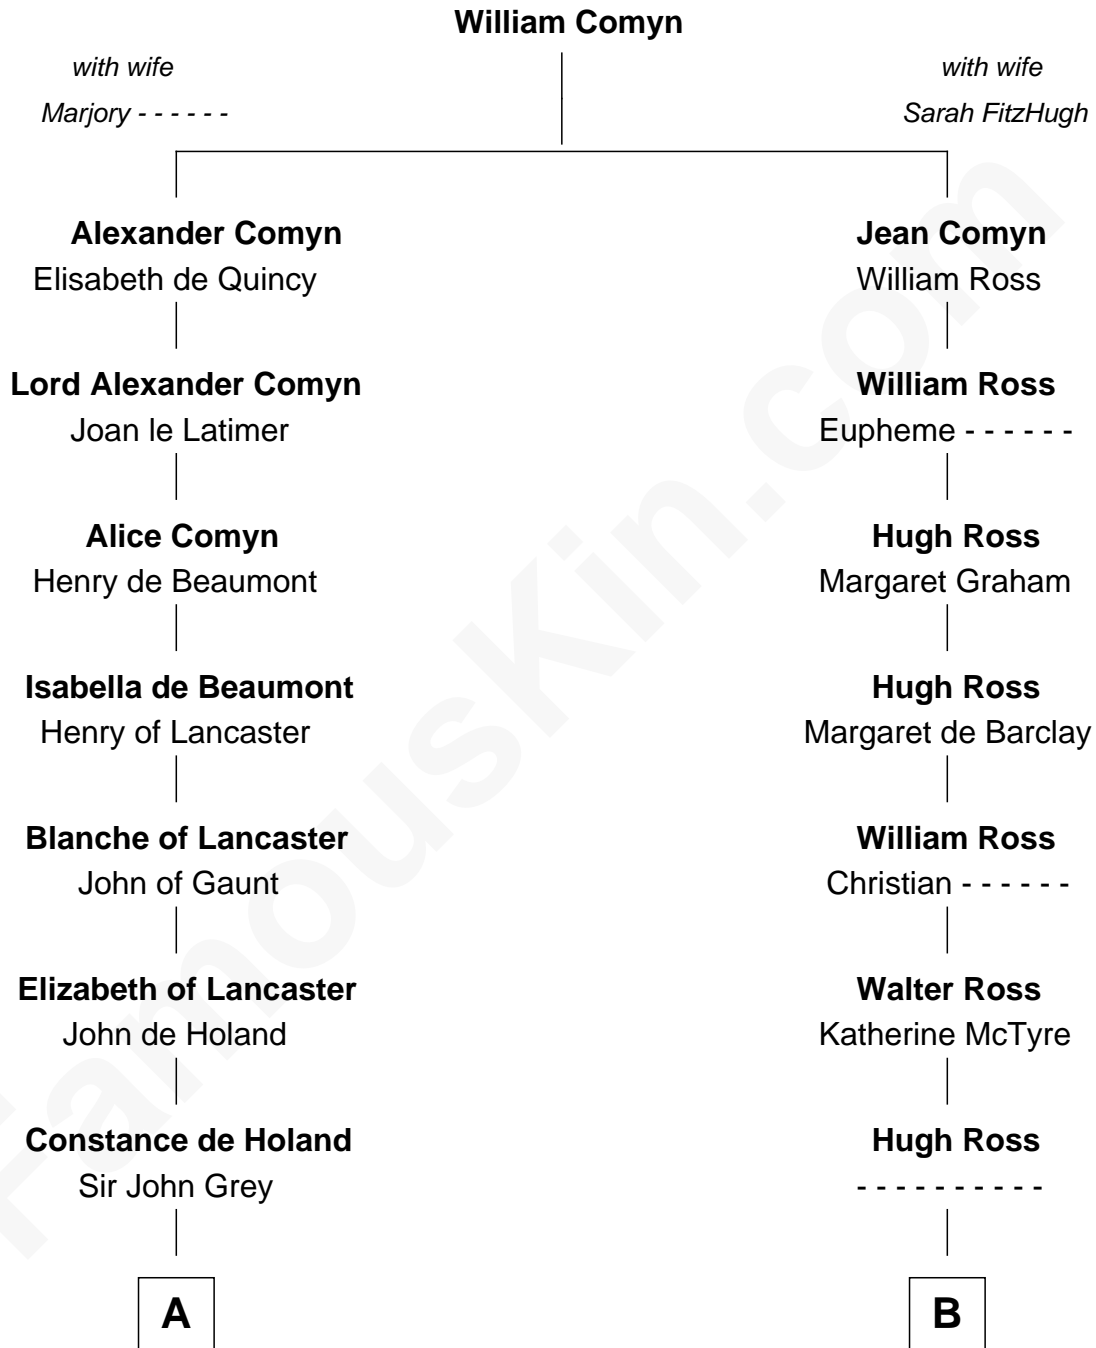

FamousKin.com Relationship Chart of

Lt. Gen. James Brudenell

Leader of the "Charge of the Light Brigade"

17th cousin 2 times removed of

George Ross

Signer of the Declaration of Independence

C

—
Anne Bishopp
Robert Brudenell

—
Robert Brudenell
Penelope Anne Cooke

—
Lt. Gen. James Brudenell
Charge of the Light Brigade Leader

FamousKin.com