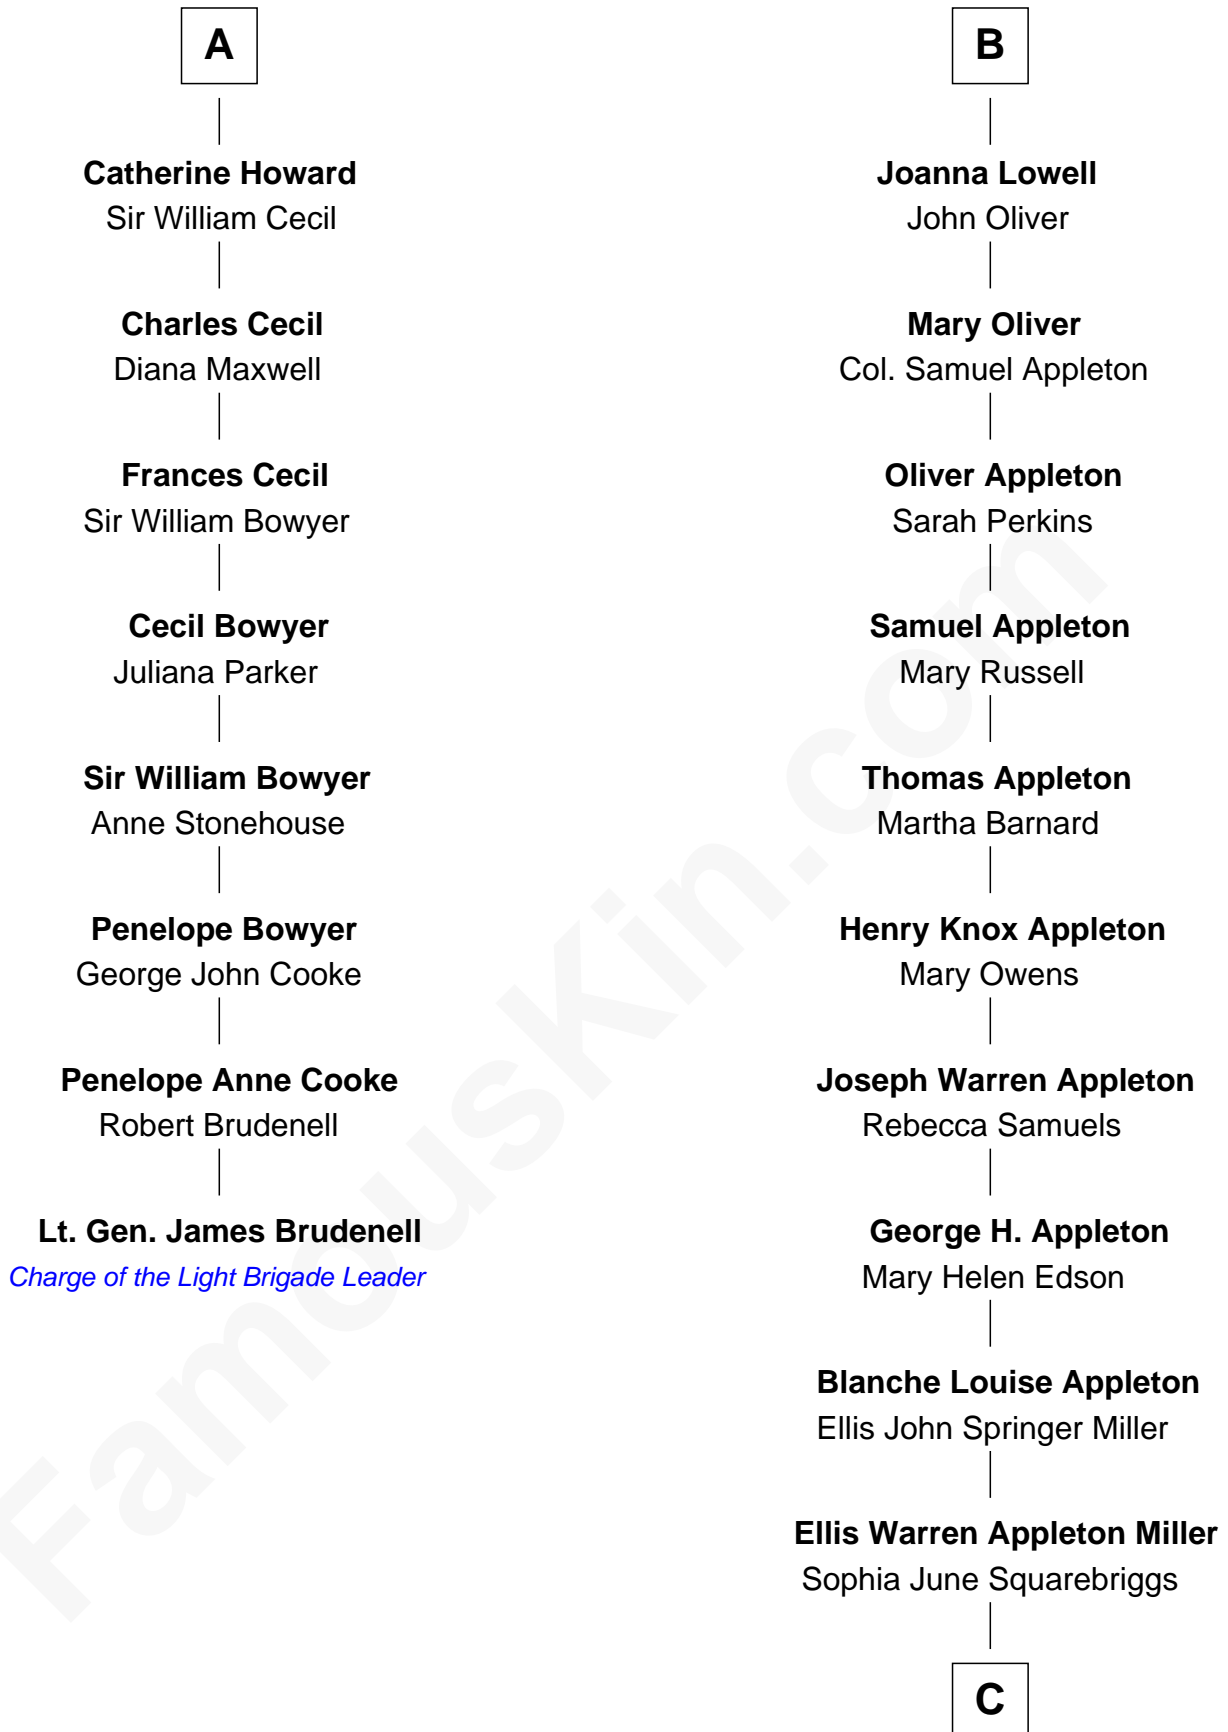

FamousKin.com

Relationship Chart of

Lt. Gen. James Brudenell

Leader of the "Charge of the Light Brigade"

14th cousin 4 times removed of

Marie-Chantal Miller

Crown Princess of Greece

Sir Hugh Luttrell
Catherine de Beaumont

C

Robert Warren Miller

Marie Clara Pesantes

Marie-Chantal Miller

Crown Princess of Greece

FamousKin.com