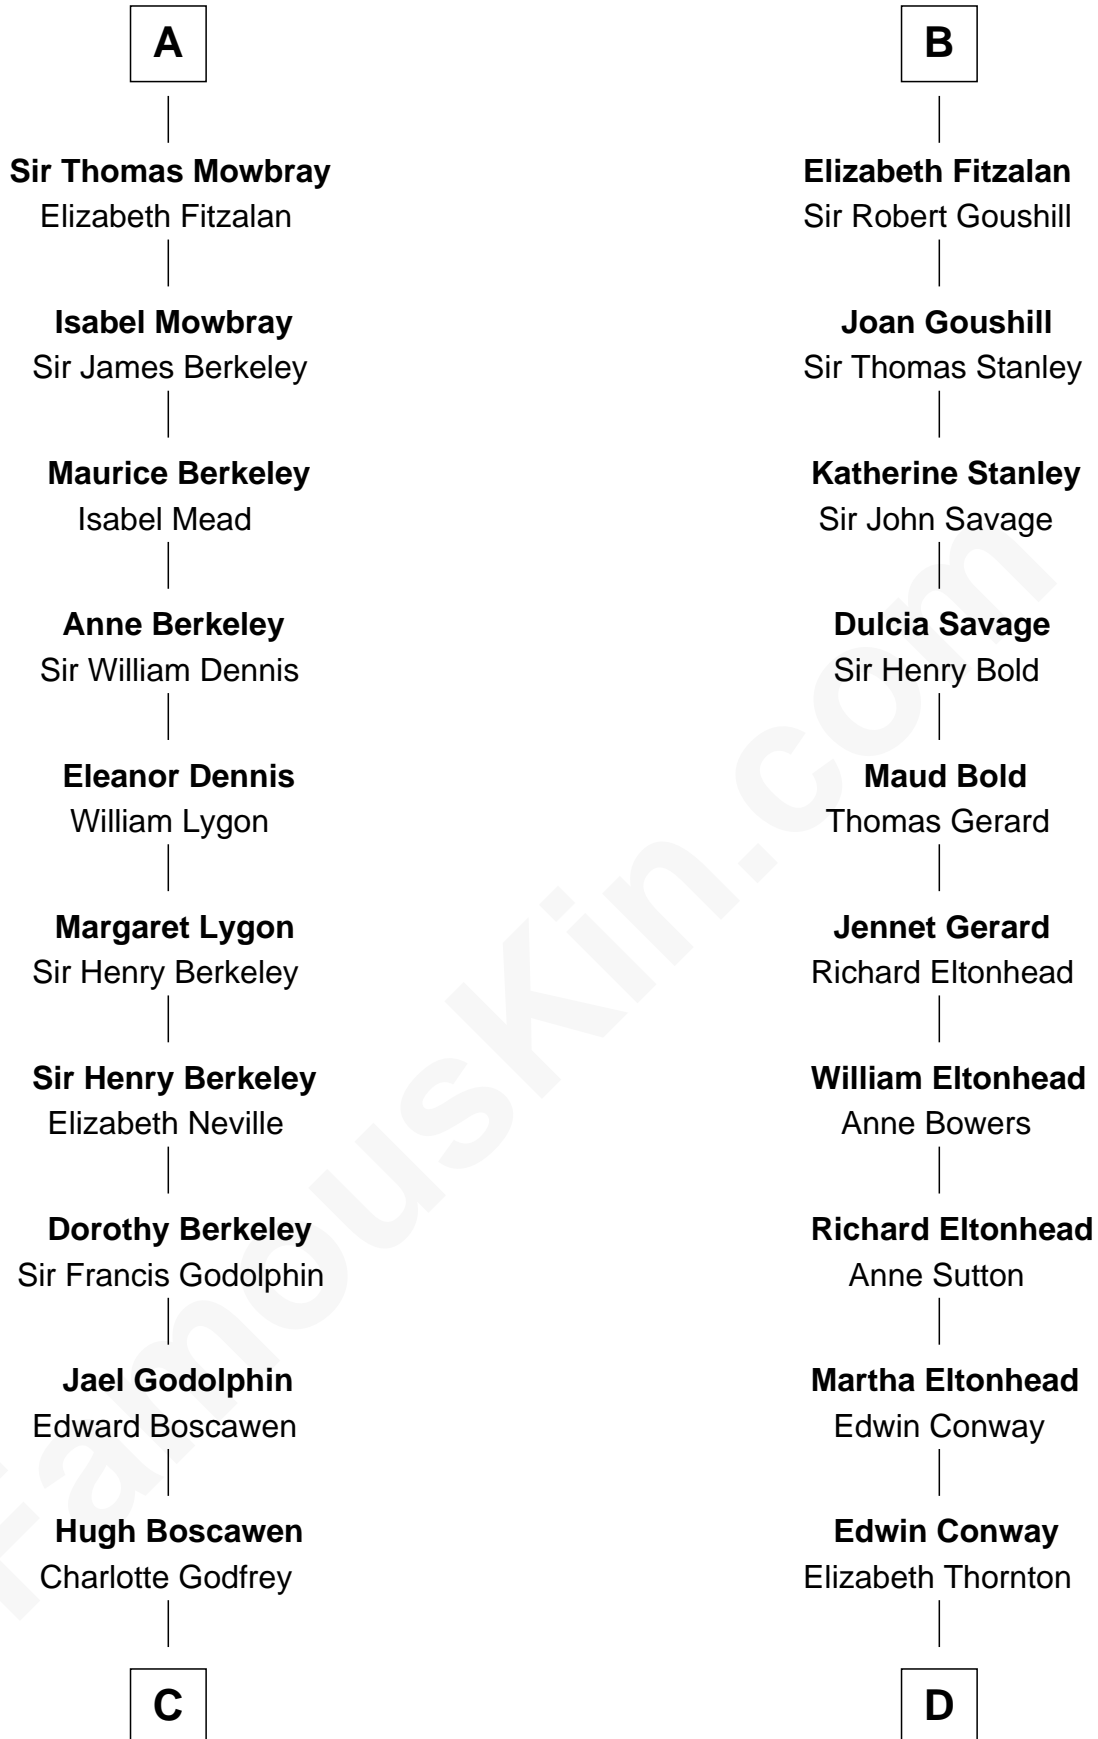

## Relationship Chart of

**Lt. Gen. James Brudenell**

*Leader of the "Charge of the Light Brigade"*

19th cousin 1 time removed of

**James Madison**

*4th U.S. President*

Isaac II Angelos

**C**