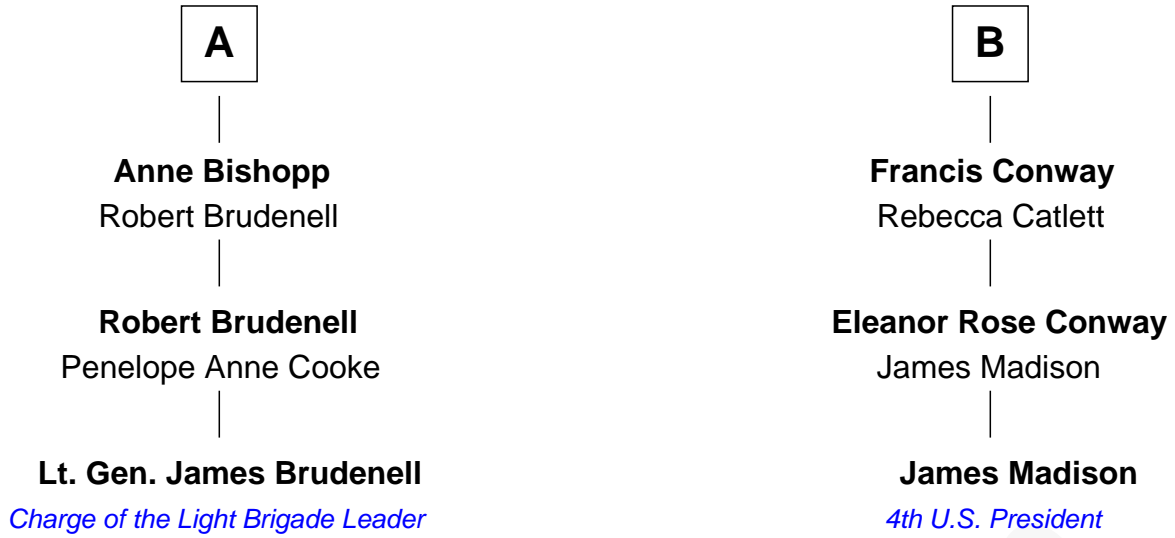

FamousKin.com Relationship Chart of

Lt. Gen. James Brudenell

Leader of the "Charge of the Light Brigade"

9th cousin of

James Madison

4th U.S. President

Sir Richard Lygon

Margaret Greville