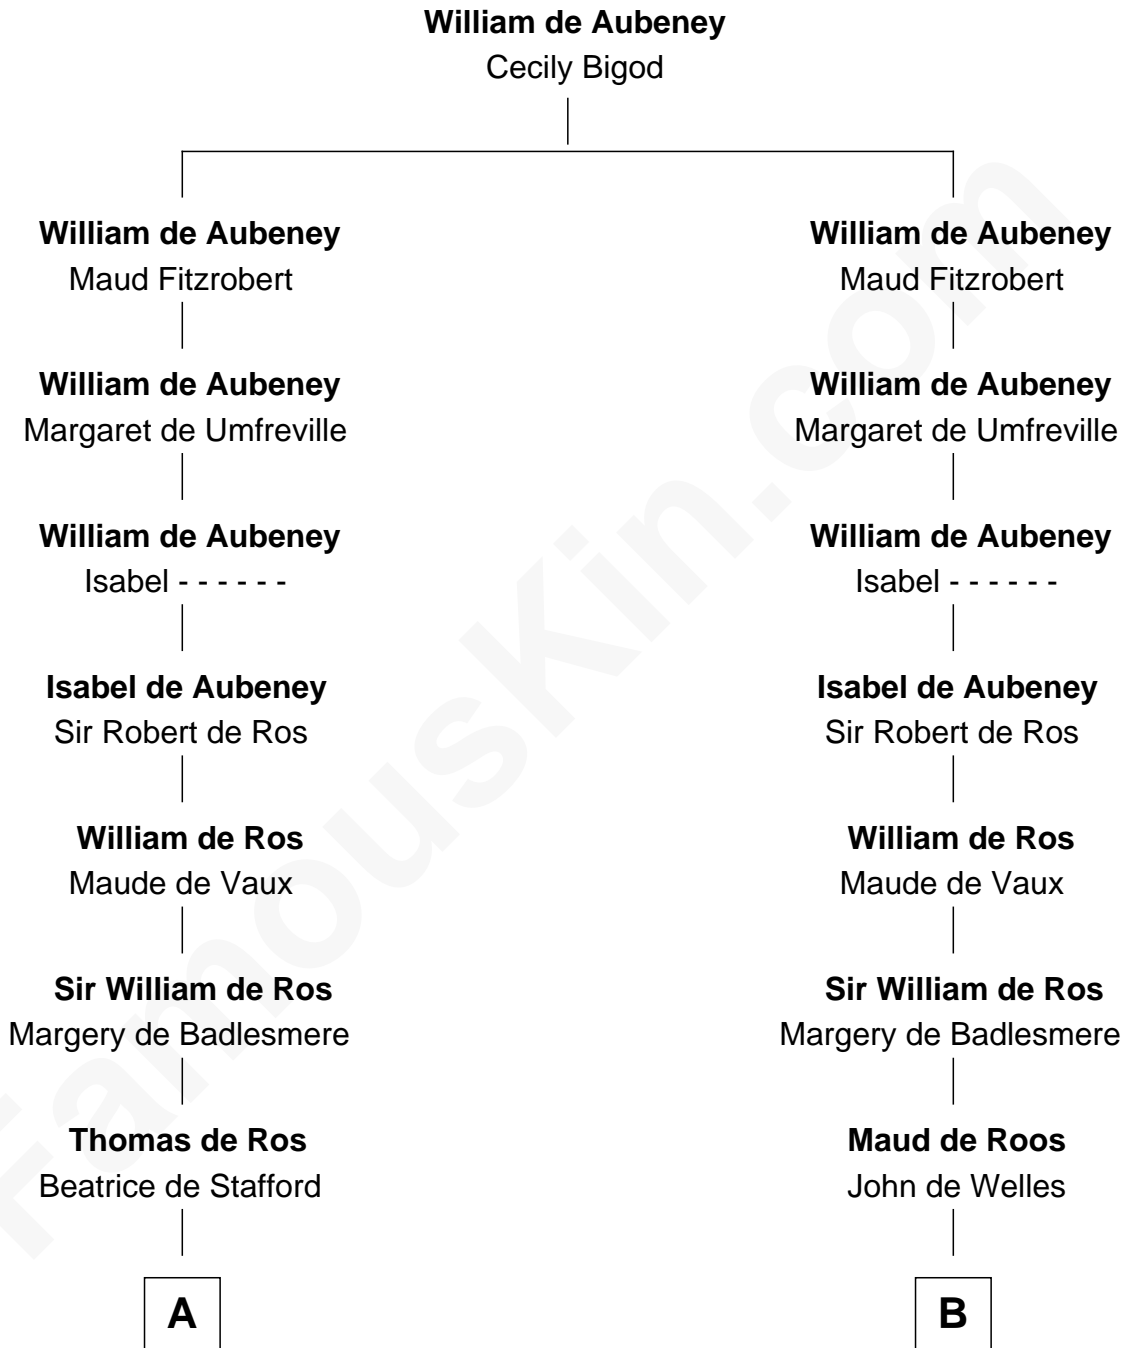

FamousKin.com

Relationship Chart of

Lt. Gen. James Brudenell

Leader of the "Charge of the Light Brigade"

19th cousin 2 times removed of

James Madison

4th U.S. President

C

Eleanor Rose Conway
James Madison

James Madison
4th U.S. President

FamousKin.com