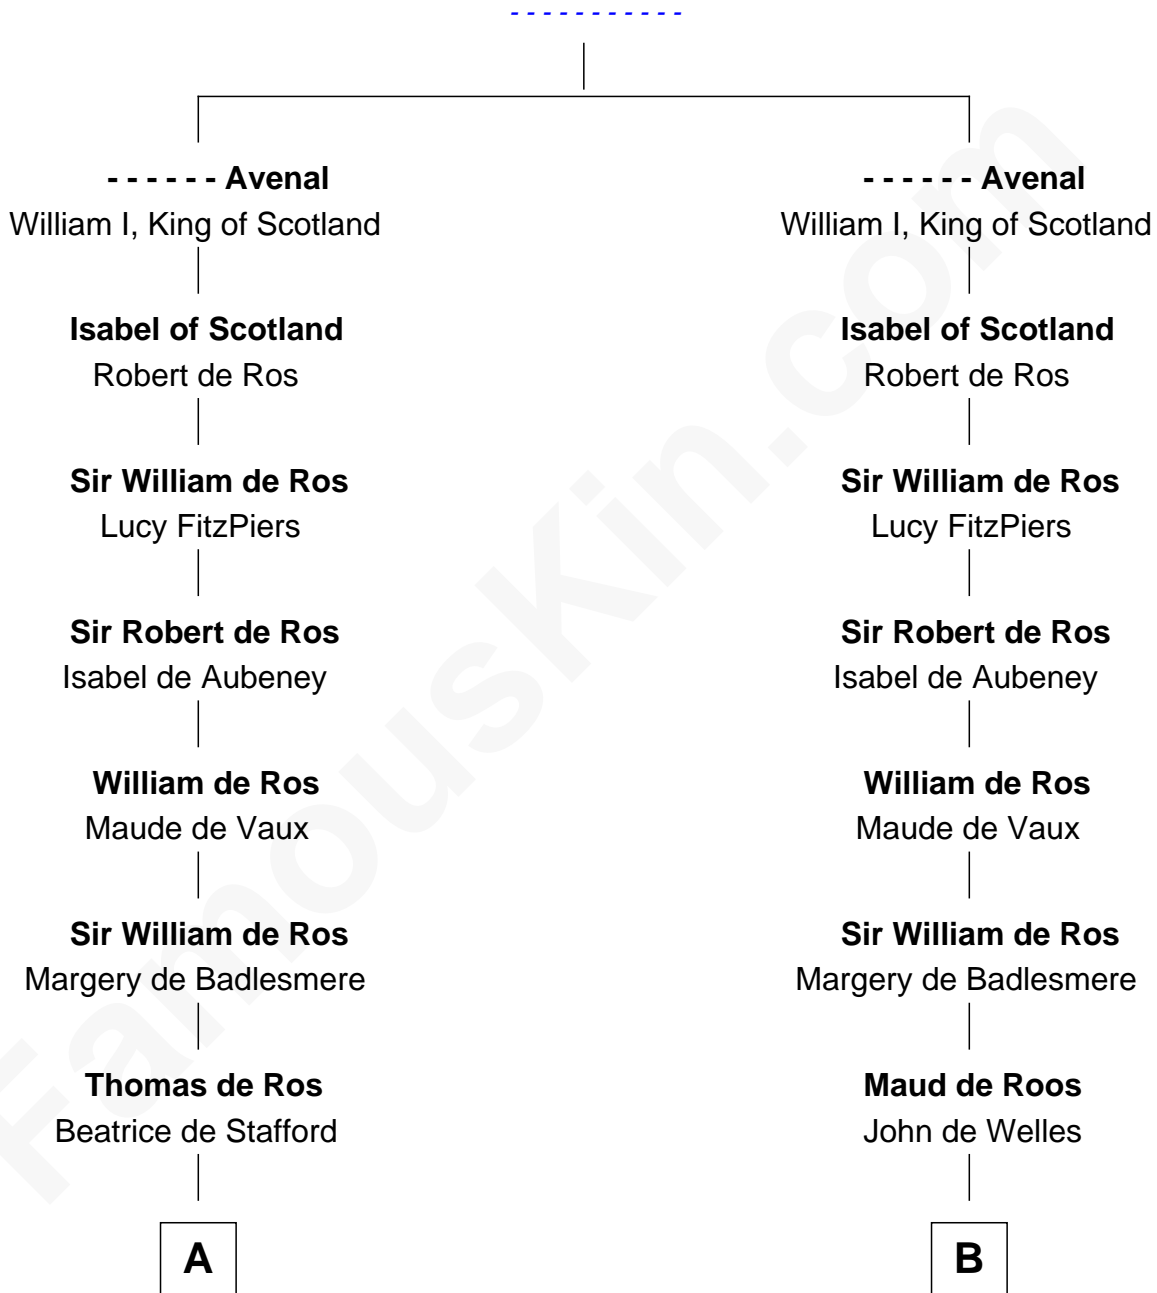

FamousKin.com Relationship Chart of

Lt. Gen. James Brudenell

Leader of the "Charge of the Light Brigade"

19th cousin 2 times removed of

James Madison

4th U.S. President

Richard Avenal

C