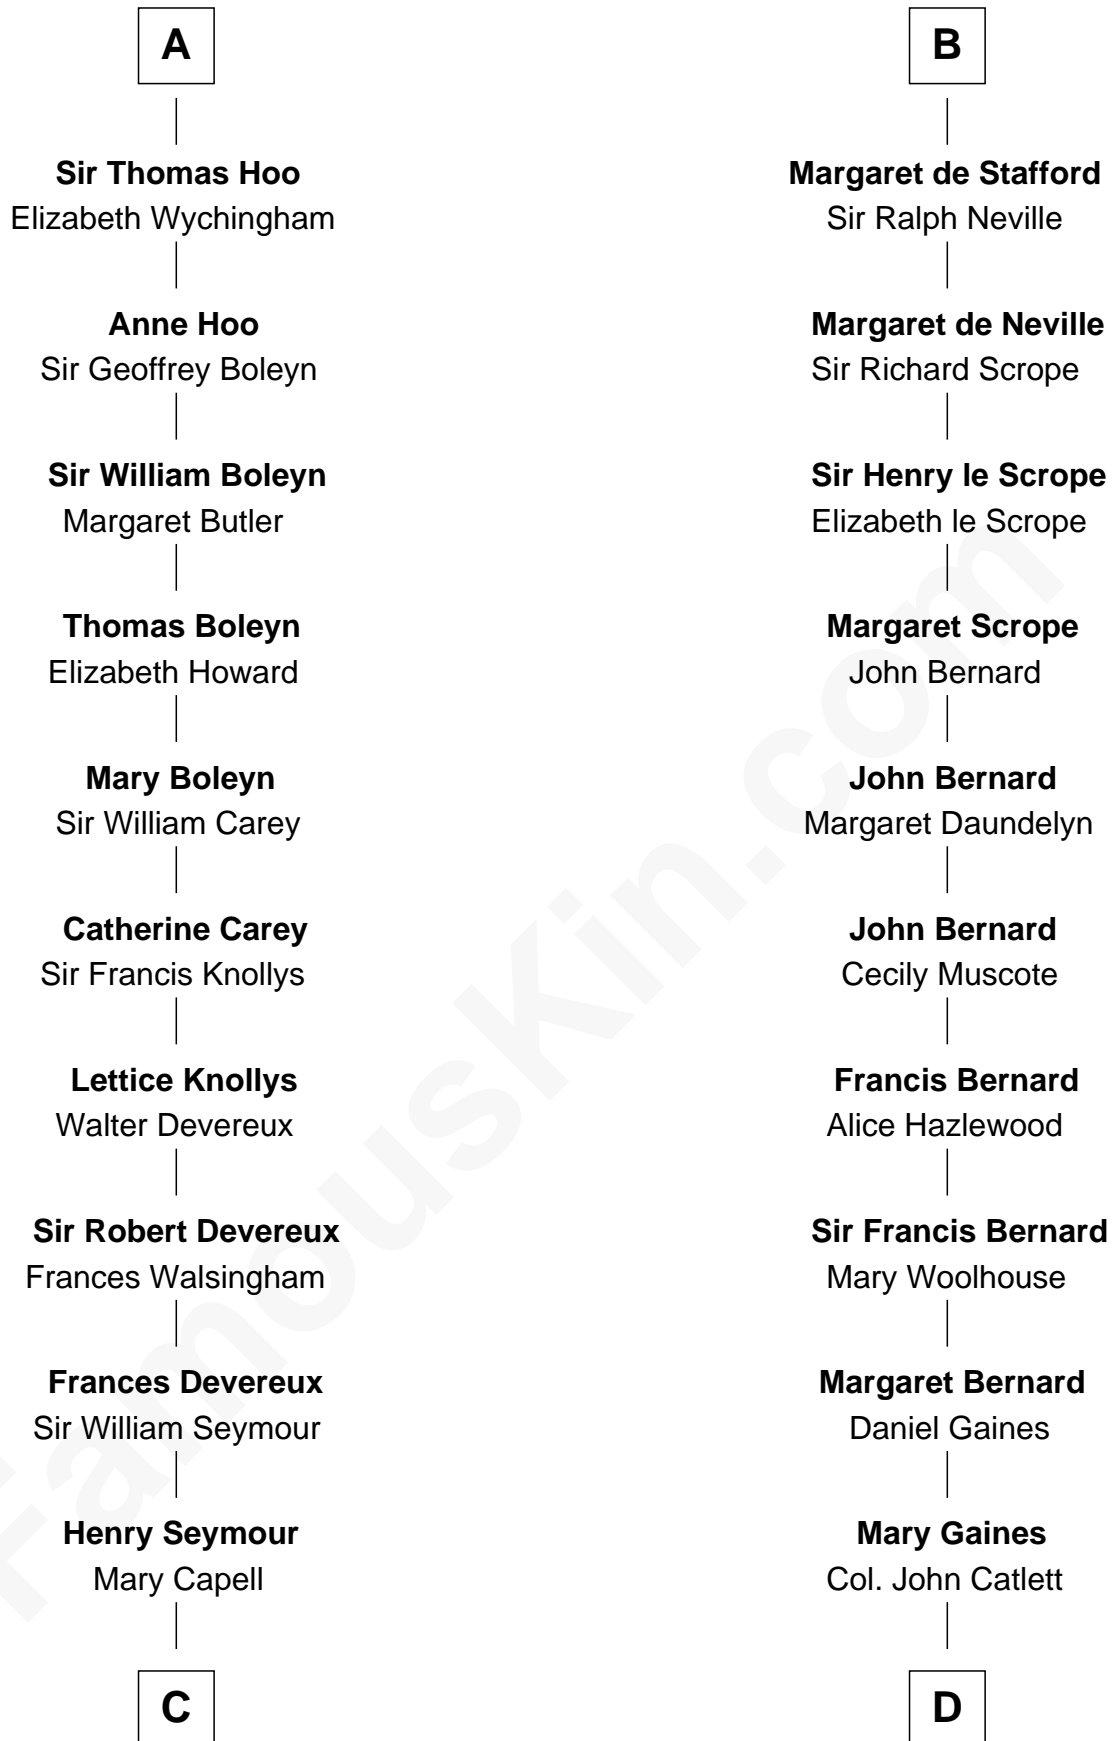

FamousKin.com Relationship Chart of

Lt. Gen. James Brudenell

Leader of the "Charge of the Light Brigade"

19th cousin 2 times removed of

James Madison

4th U.S. President

William d'Aubenev

Maud de St. Hilary

C

Elizabeth Seymour

Thomas Bruce

Elizabeth Bruce

George Brudenell

Robert Brudenell

Anne Bishopp

Robert Brudenell