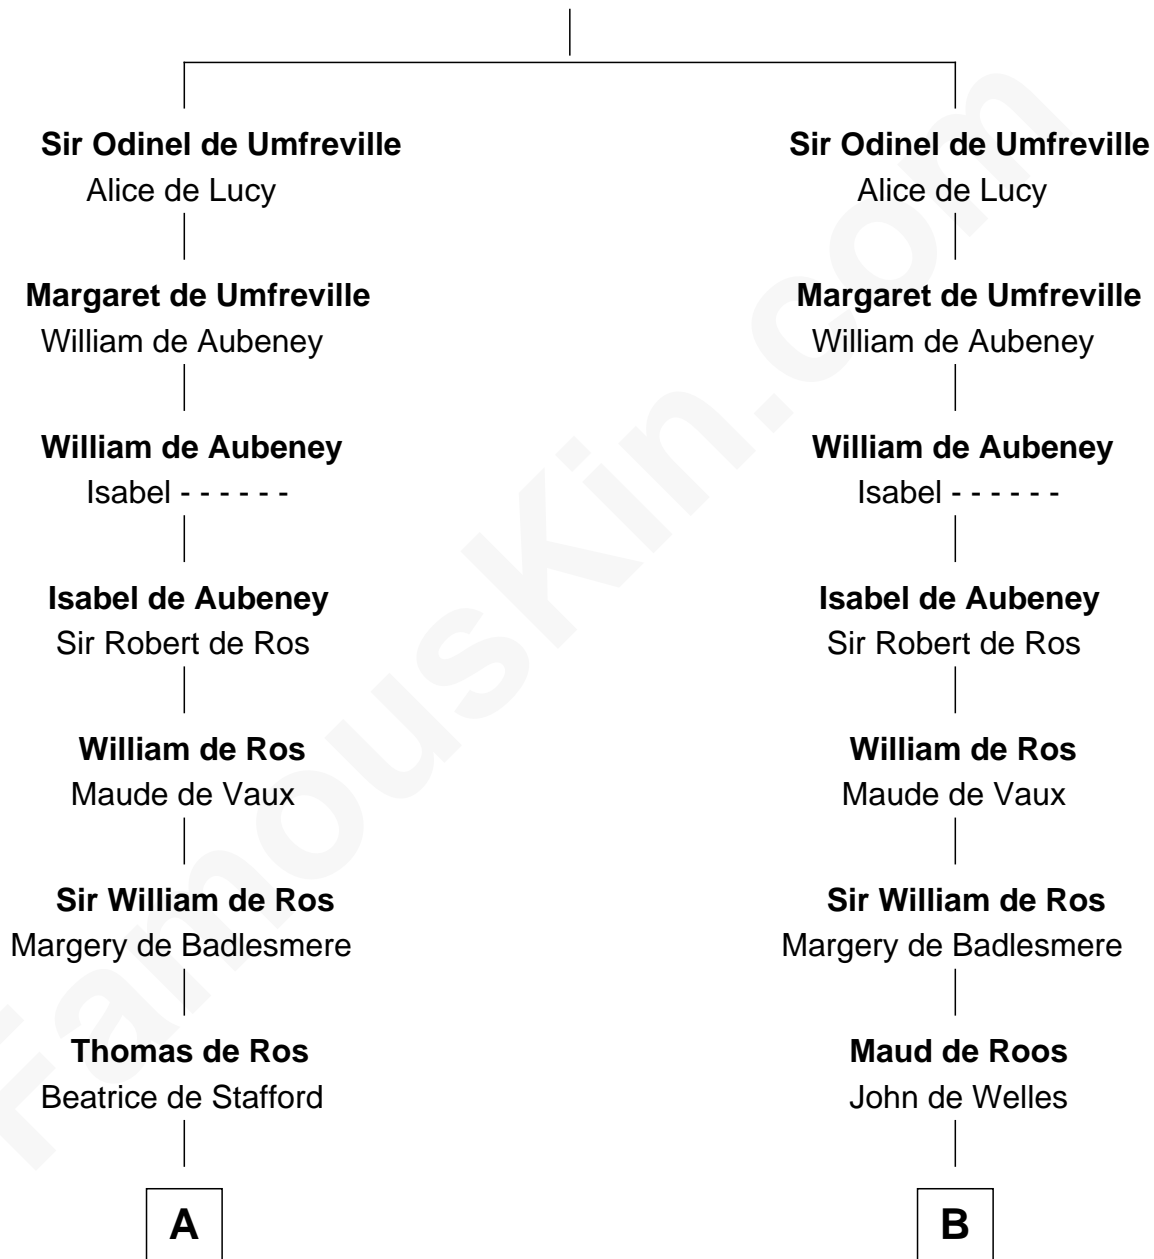

FamousKin.com

Relationship Chart of

Lt. Gen. James Brudenell

Leader of the "Charge of the Light Brigade"

19th cousin 2 times removed of

James Madison

4th U.S. President

Odinel de Umfreville

C

Sir Cecil Bishopp
Elizabeth Dunch

Sir Cecil Bishopp
Anne Boscawen

Anne Bishopp
Robert Brudenell

Robert Brudenell
Penelope Anne Cooke

Lt. Gen. James Brudenell
Charge of the Light Brigade Leader

D

Rebecca Catlett
Francis Conway

Eleanor Rose Conway
James Madison

James Madison
4th U.S. President

FamousKin.com