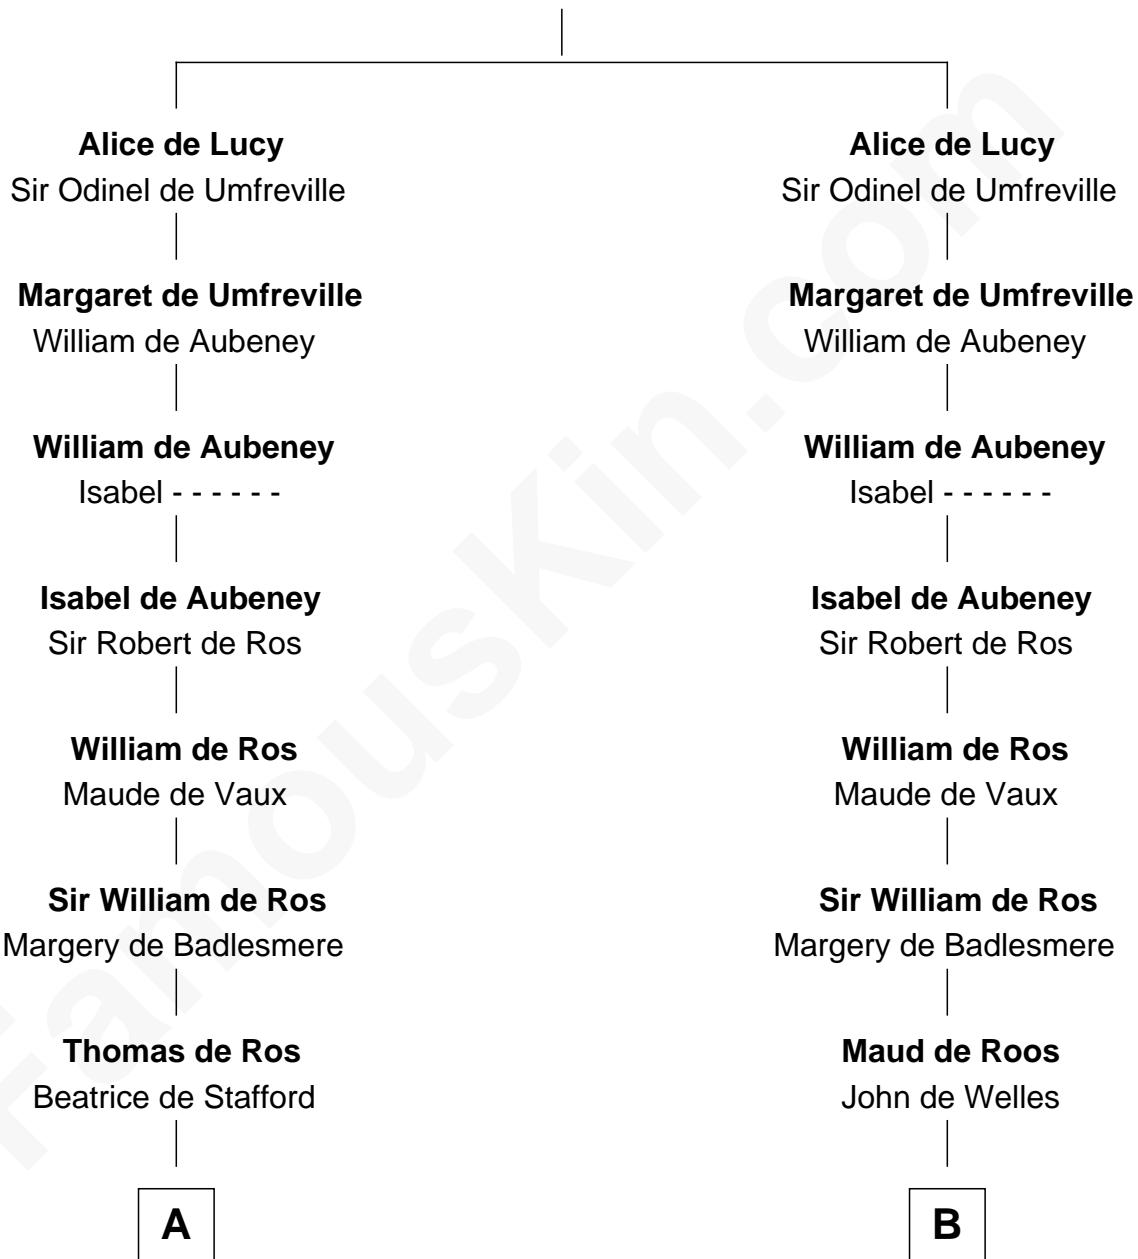

FamousKin.com

Relationship Chart of

Lt. Gen. James Brudenell

Leader of the "Charge of the Light Brigade"

19th cousin 2 times removed of

James Madison

4th U.S. President

Sir Richard de Lucy

Rohese of Boulogne

C

Sir Cecil Bishopp
Elizabeth Dunch

Sir Cecil Bishopp
Anne Boscawen

Anne Bishopp
Robert Brudenell

Robert Brudenell
Penelope Anne Cooke

Lt. Gen. James Brudenell
Charge of the Light Brigade Leader

D

Rebecca Catlett
Francis Conway

Eleanor Rose Conway
James Madison

James Madison
4th U.S. President

FamousKin.com