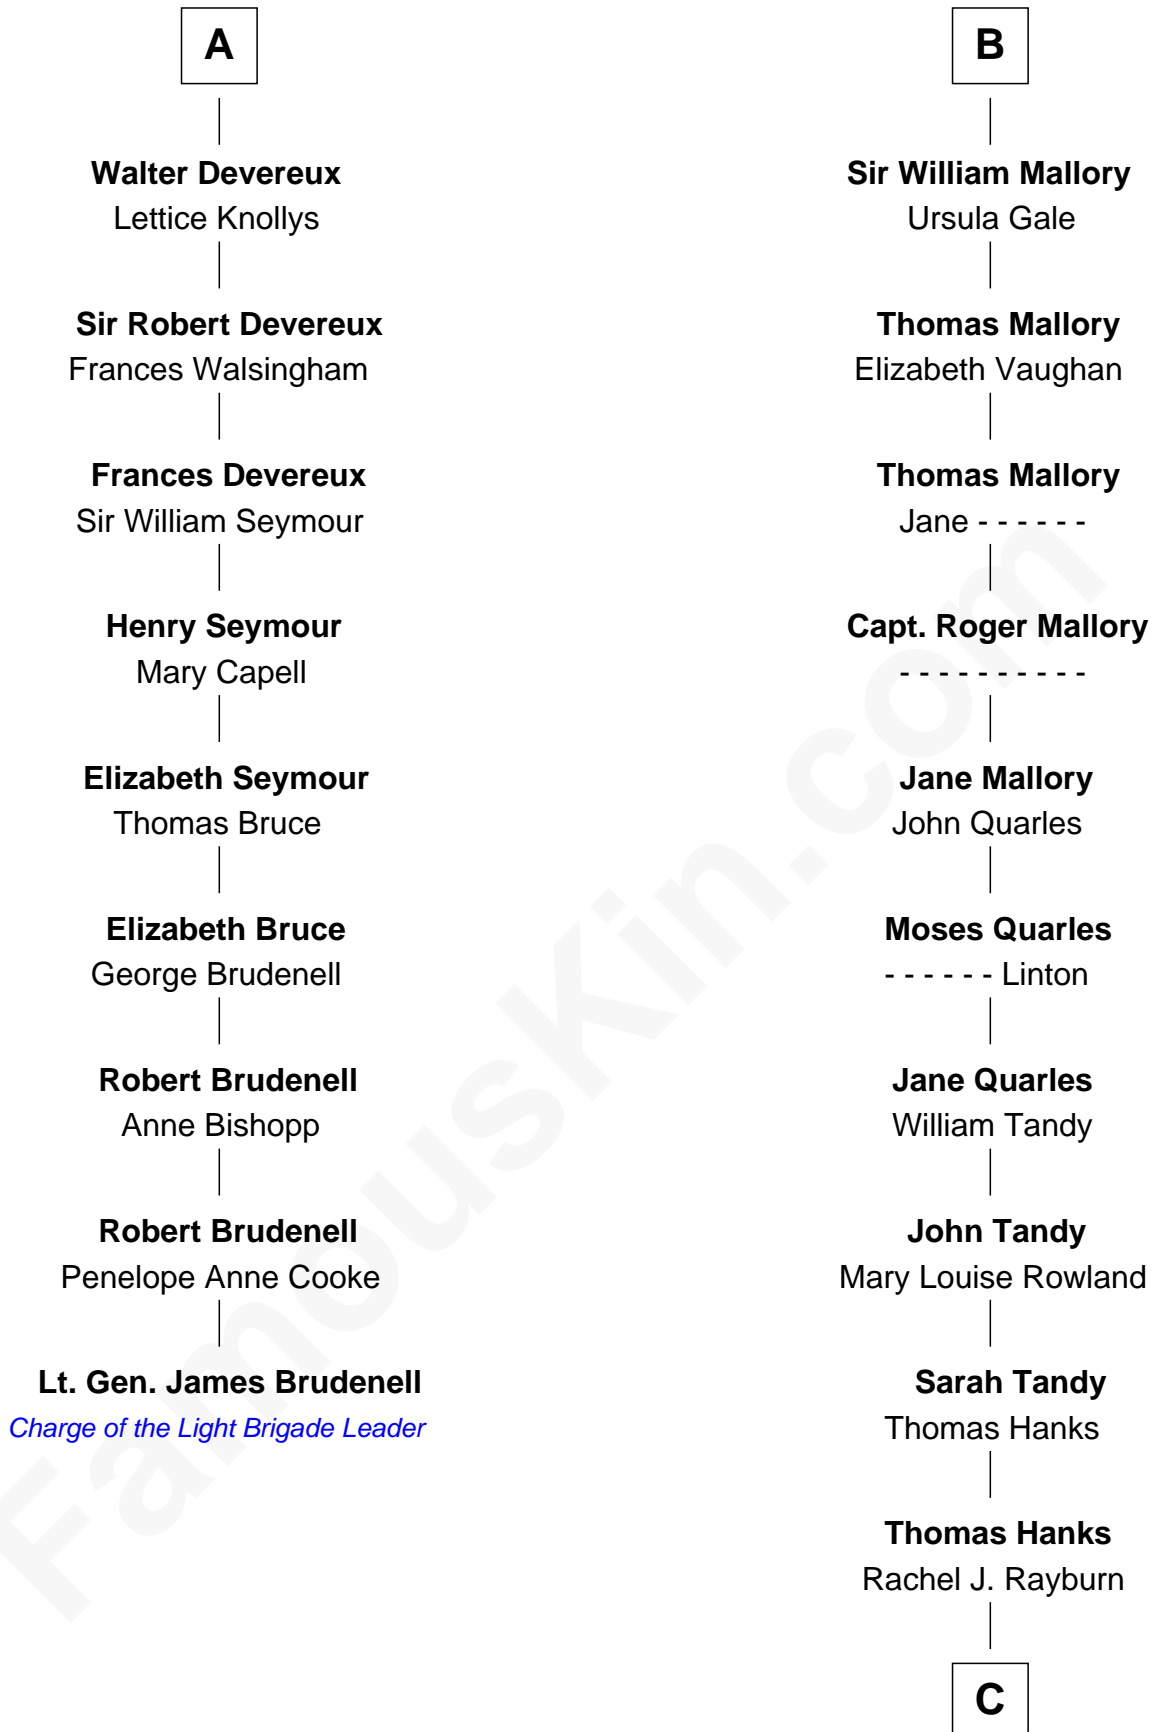

## Relationship Chart of

**Lt. Gen. James Brudenell**  
*Leader of the "Charge of the Light Brigade"*

15th cousin 5 times removed of

**Tom Hanks**  
*Movie Actor*

**C**

**Daniel Boone Hanks**  
Mary Catherine Mefford

**Ernest Buel Hanks**  
Gladys Hilda Ball

**Amos Mefford Hanks**  
Janet Marylyn Frager

**Tom Hanks**  
*Movie Actor*

FamousKin.com