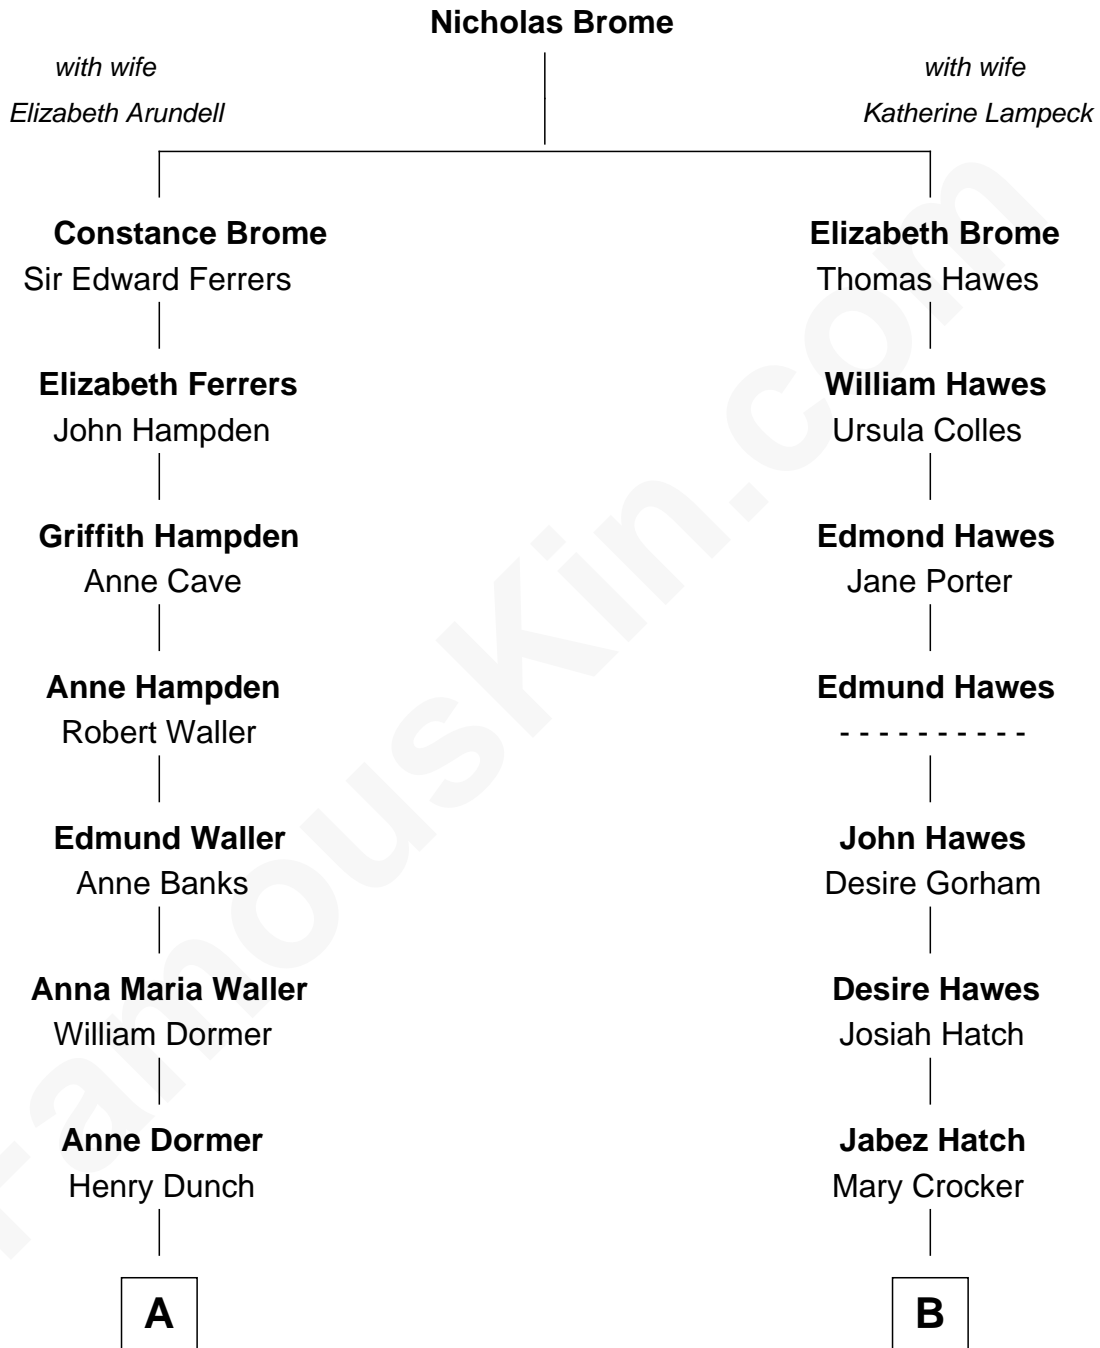

FamousKin.com Relationship Chart of

Lt. Gen. James Brudenell

Leader of the "Charge of the Light Brigade"

11th cousin 2 times removed of

Tuesday Weld

TV and Movie Actress

A

Elizabeth Dunch