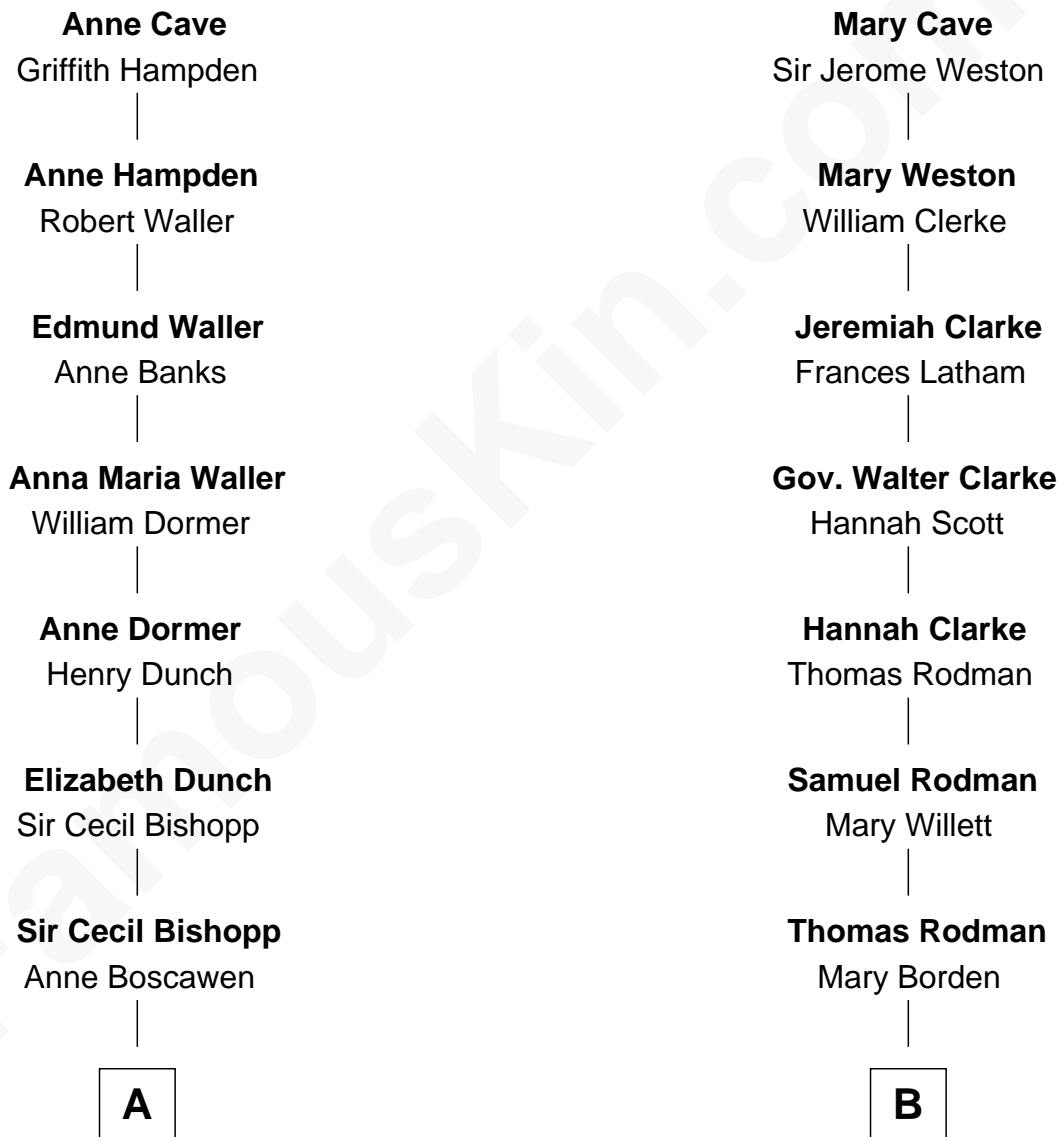

## Relationship Chart of

**Lt. Gen. James Brudenell**

*Leader of the "Charge of the Light Brigade"*

9th cousin 4 times removed of

**Tuesday Weld**

*TV and Movie Actress*

**Anthony Cave**

Elizabeth Lovett

**A**

**Anne Bishopp**  
Robert Brudenell

**Robert Brudenell**  
Penelope Anne Cooke

**Lt. Gen. James Brudenell**  
*Charge of the Light Brigade Leader*

**B**

**Samuel Rodman**  
Elizabeth Rotch

**William Rotch Rodman**  
Rebecca Wain Morgan