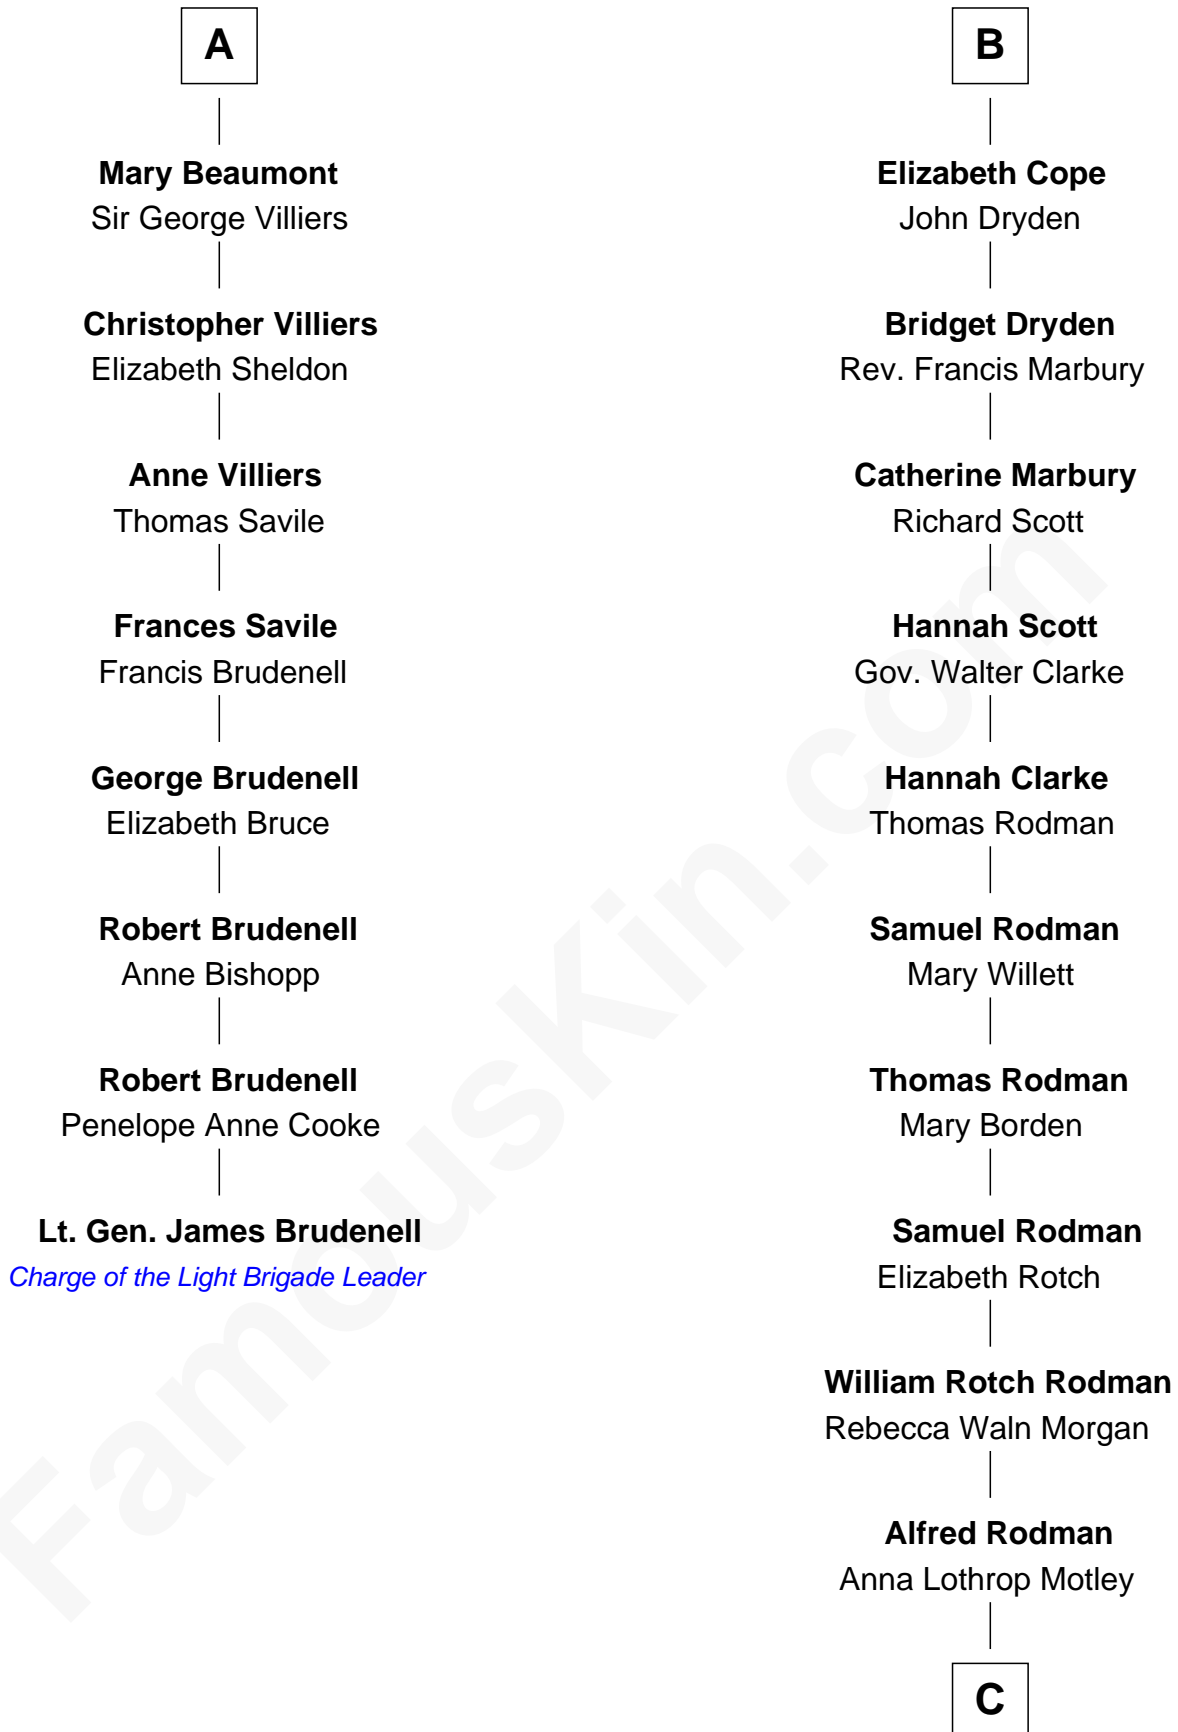

**George Beaumont**

Joan Pouncefoot

**William Beaumont**

Mary Bassett

**Anthony Beaumont**

Anne Armstrong

**A**

**Sir Richard Talbot**

Ankaret le Strange

**Mary Talbot**

Sir Thomas Greene

**Sir Thomas Greene**

Phillippa Ferrers

**Elizabeth Greene**

William Raleigh

**Sir Edward Raleigh**

Margaret Verney

**Sir Edward Raleigh**

Anne Chamberlayne

**Bridget Raleigh**

Sir John Cope

**B**

**C**

**Eloise Rodman**  
Stephen Minot Weld

**Edward Motley Weld**  
Sarah Lothrop King

**Lothrop Motley Weld**  
Yosene Balfour Ker

**Tuesday Weld**  
*TV and Movie Actress*

FamousKin.com