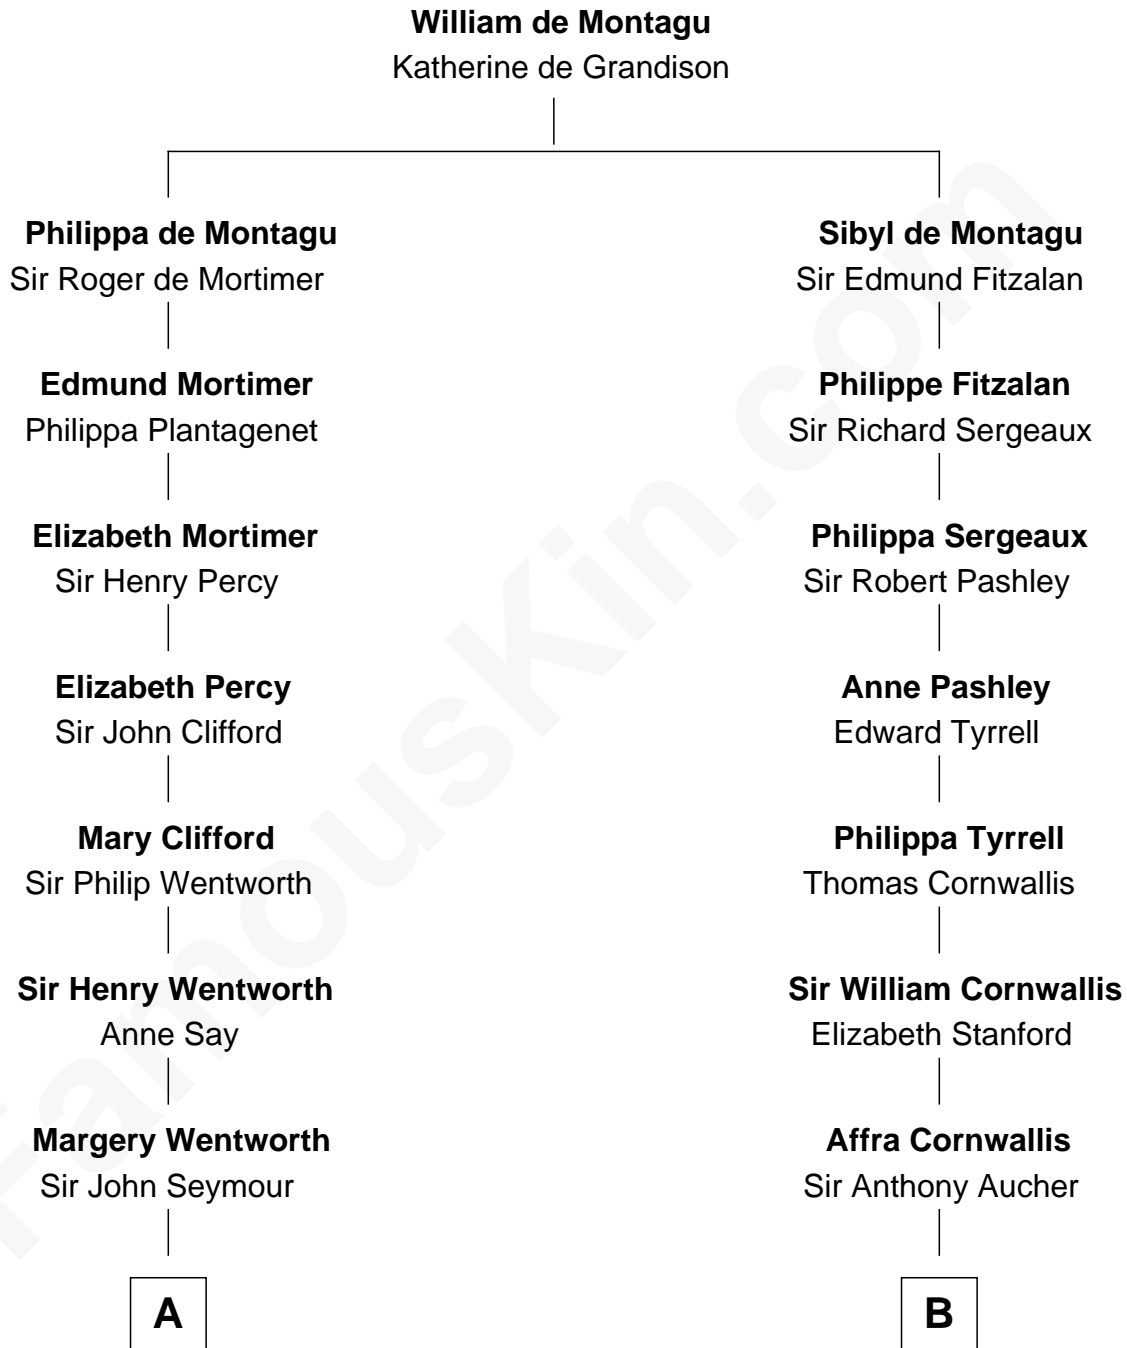

## Relationship Chart of

**Lt. Gen. James Brudenell**

*Leader of the "Charge of the Light Brigade"*

16th cousin 2 times removed of

**Helen Keller**

*Author and Activist*

**C**

Arthur Henley Keller

Kate Adams

**Helen Keller**

*Author and Activist*

FamousKin.com