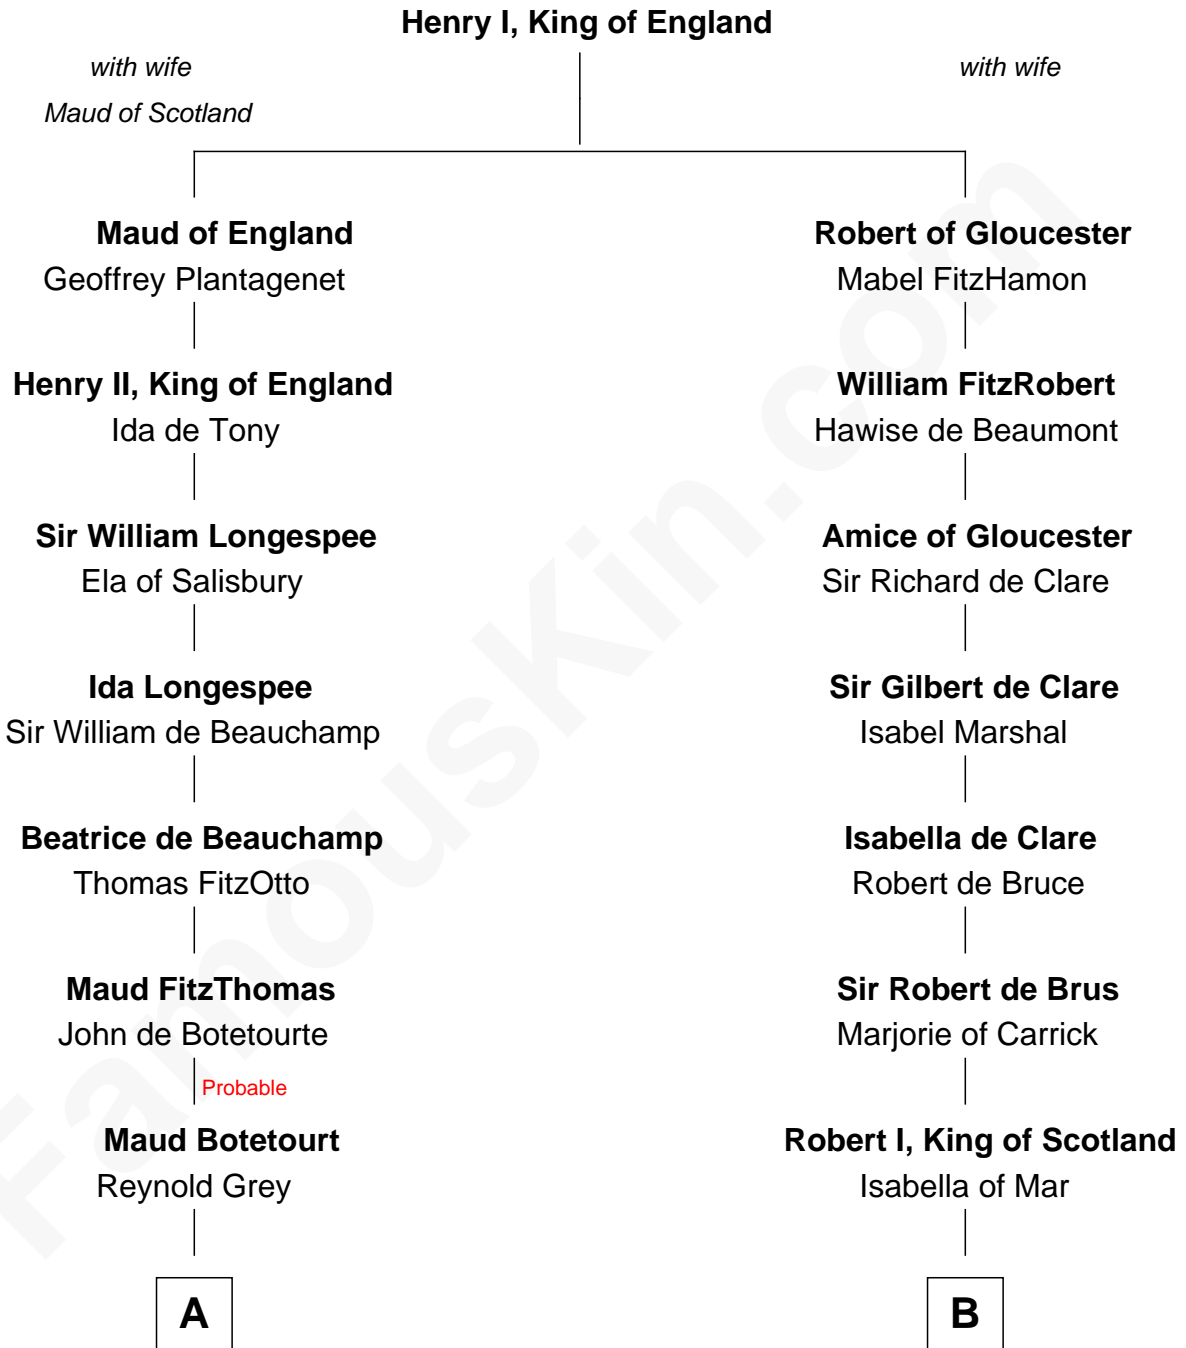

## Relationship Chart of

**Lt. Gen. James Brudenell**

*Leader of the "Charge of the Light Brigade"*

20th cousin 1 time removed of

**Philip Livingston**

*Signer of the Declaration of Independence*

**C**

**Frances Savile**  
Francis Brudenell