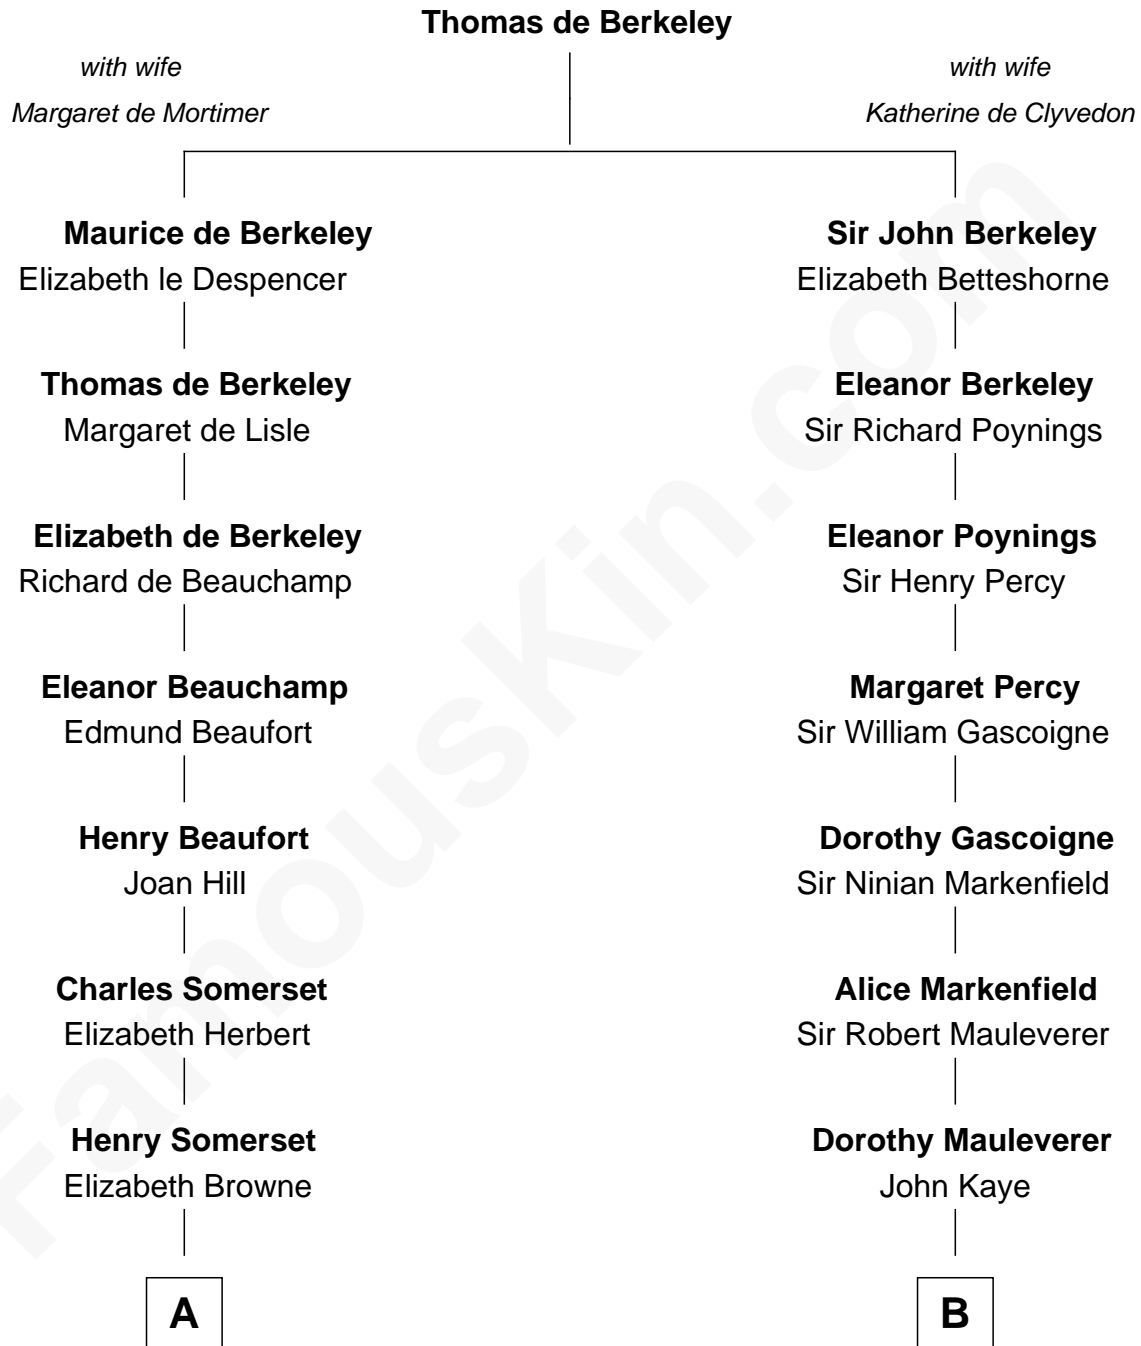

FamousKin.com

Relationship Chart of

Lt. Gen. James Brudenell

Leader of the "Charge of the Light Brigade"

16th cousin 1 time removed of

Leverett Saltonstall

55th Governor of Massachusetts

A

Lucy Somerset

John Neville

Dorothy Neville

Sir Thomas Cecil

Sir William Cecil

Elizabeth Drury

Anne Cecil

Henry Grey

Diana Grey

Robert Bruce

Thomas Bruce

Elizabeth Seymour

Elizabeth Bruce

George Brudenell

Robert Brudenell

Anne Bishopp