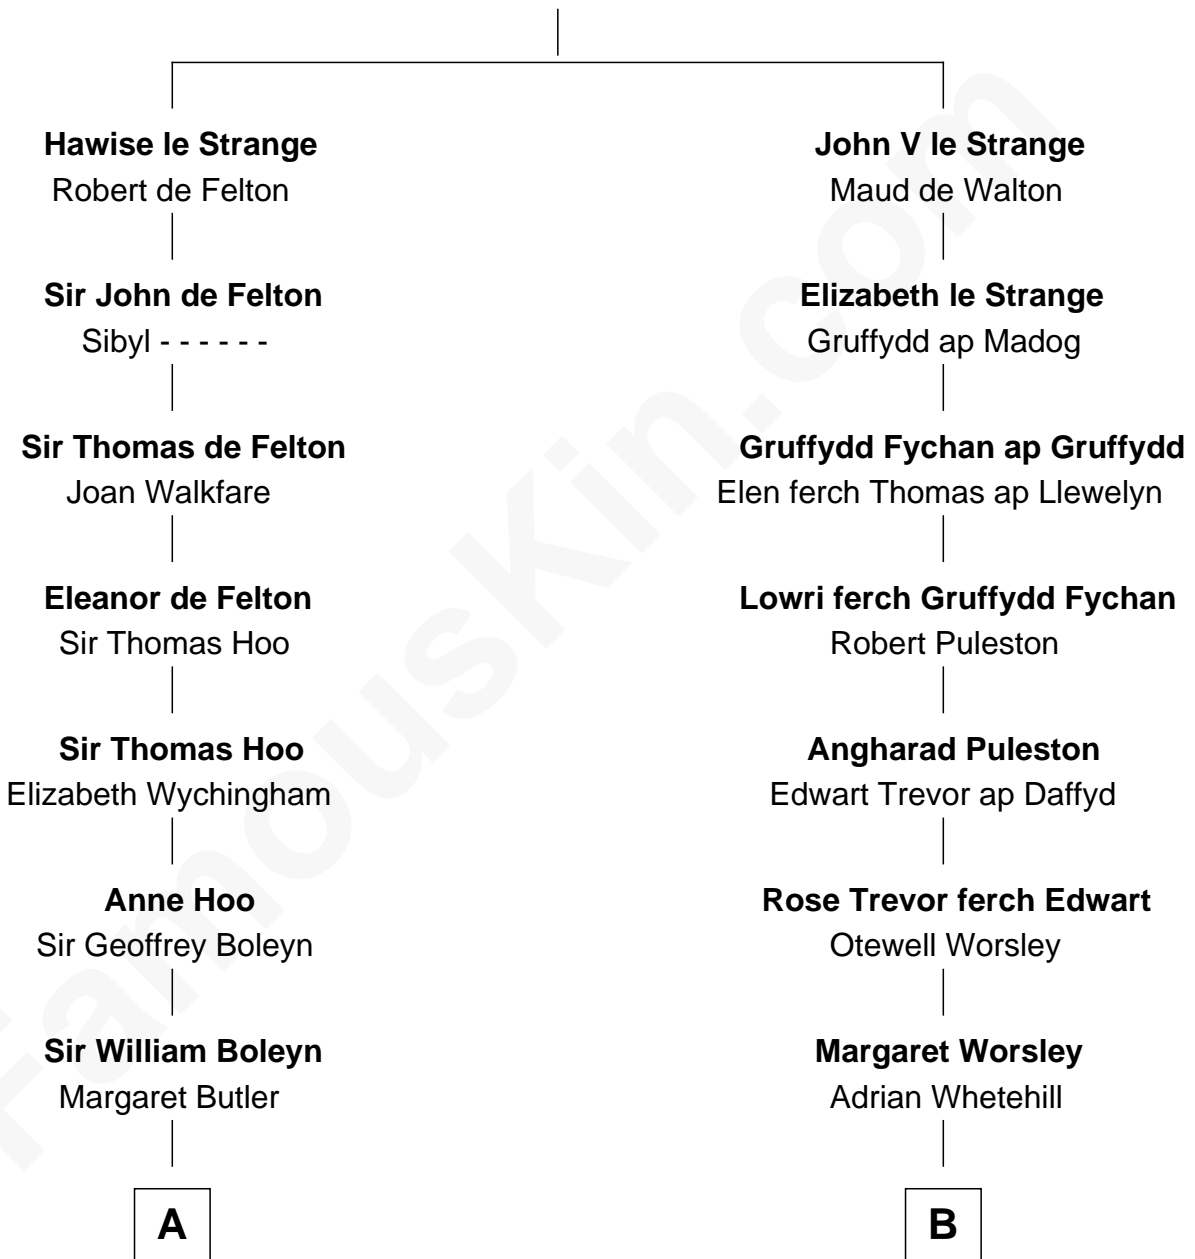

FamousKin.com Relationship Chart of

Lt. Gen. James Brudenell

Leader of the "Charge of the Light Brigade"

18th cousin 3 times removed of

Tim Robbins

TV and Movie Actor

John IV le Strange

Joan de Somery

C

Robert Brudenell
Penelope Anne Cooke

Lt. Gen. James Brudenell
Charge of the Light Brigade Leader

D

Albert C. Robbins
Cynthia O. Wilsie

Walter A. Robbins
Mary Judith Taylor

Richard Leewilsie Robbins
Agnes Josephine Hughes