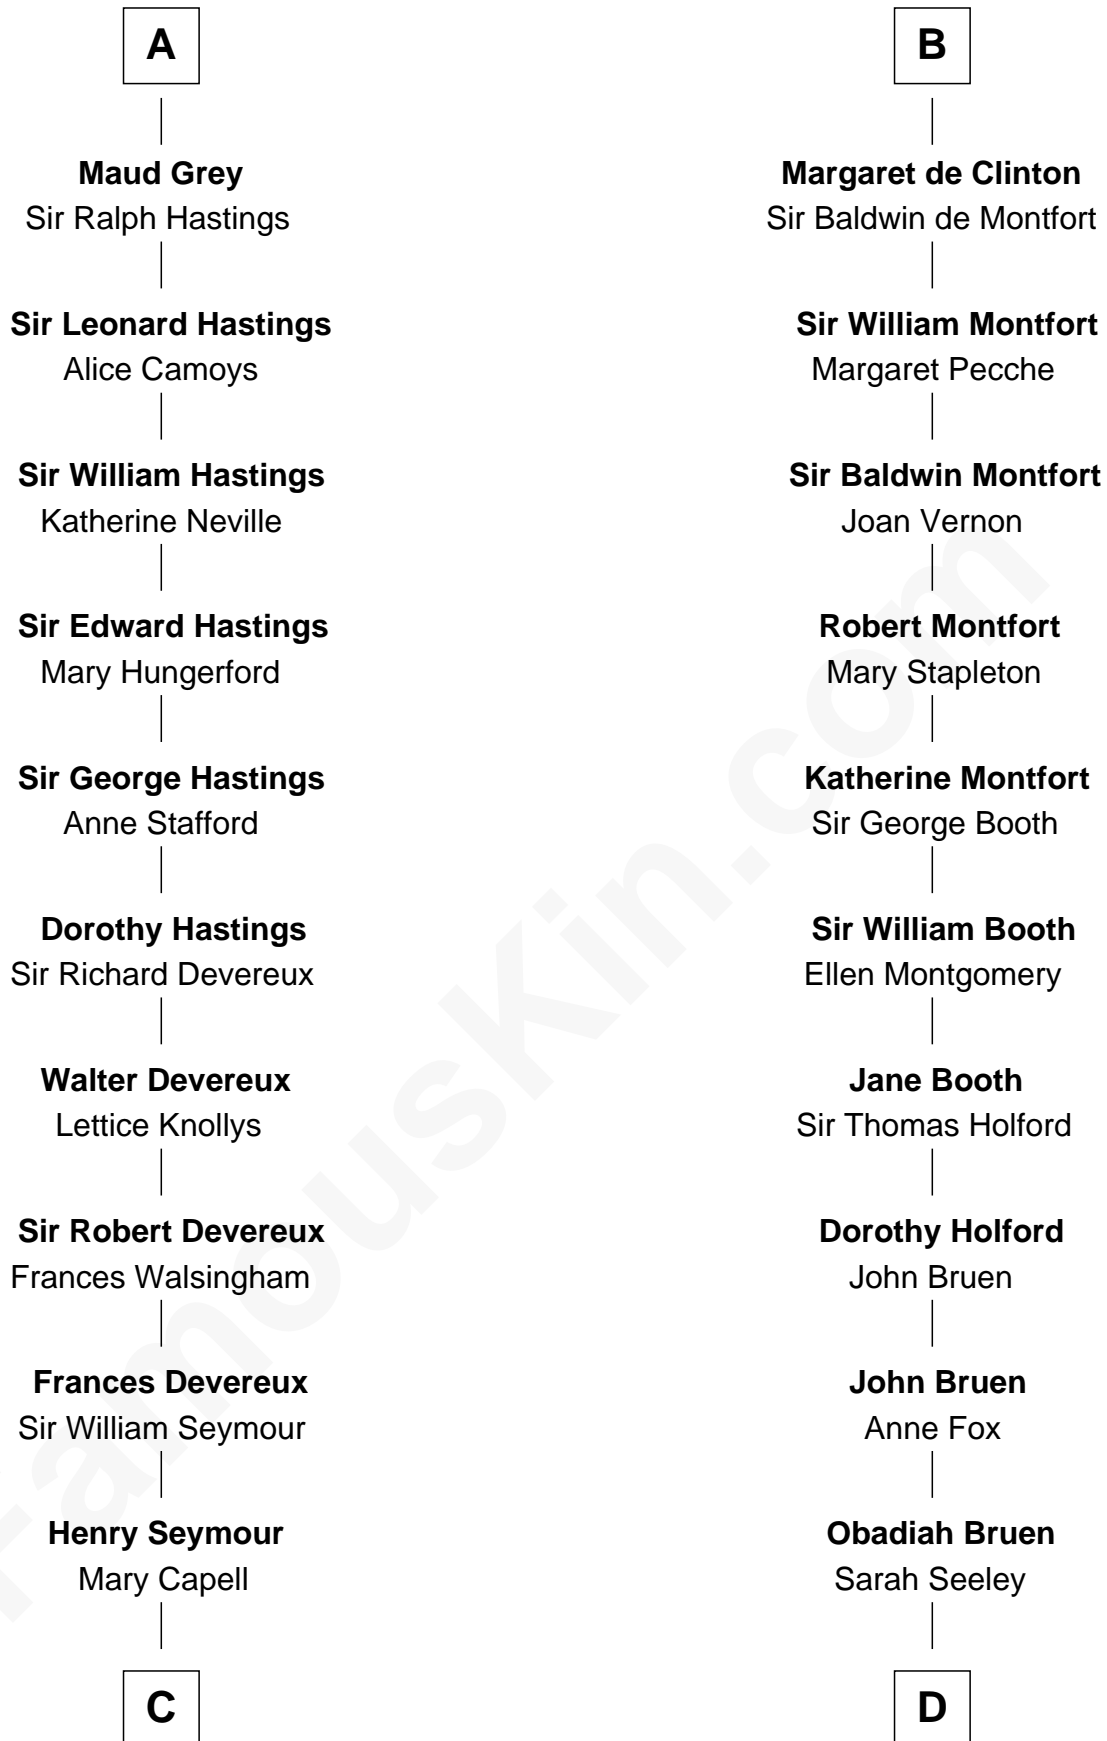

FamousKin.com

Relationship Chart of

Lt. Gen. James Brudenell

Leader of the "Charge of the Light Brigade"

21st cousin of

Abraham Baldwin

Signer of the U.S. Constitution

C

Elizabeth Seymour

Thomas Bruce

Elizabeth Bruce

George Brudenell

Robert Brudenell

Anne Bishopp

Robert Brudenell

Penelope Anne Cooke