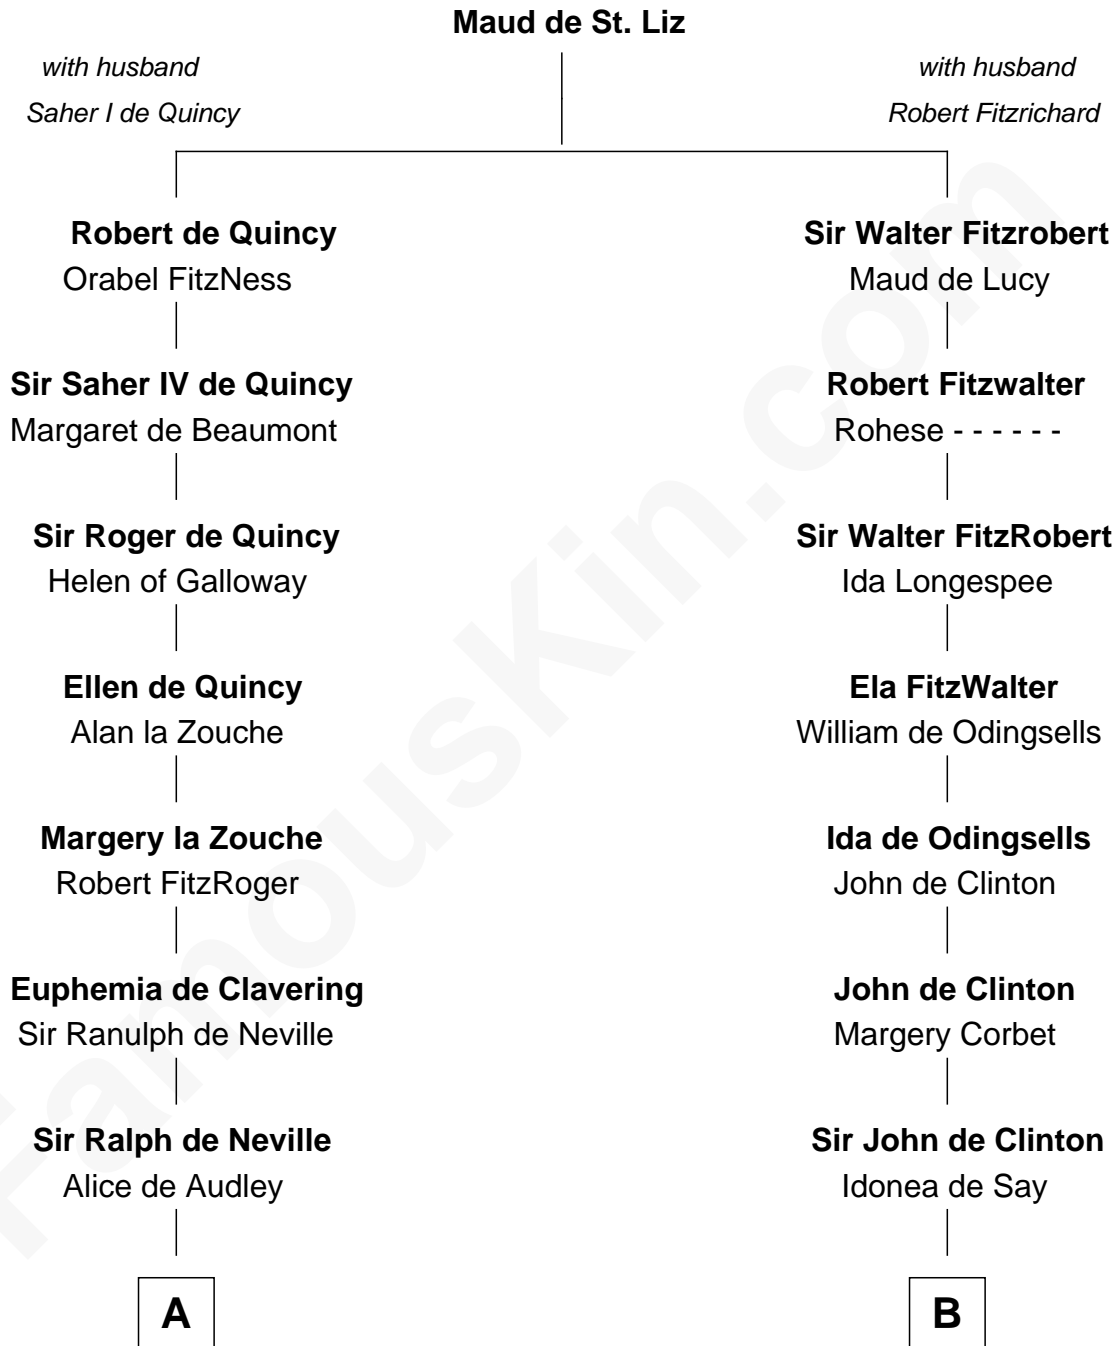

FamousKin.com

Relationship Chart of

Lt. Gen. James Brudenell

Leader of the "Charge of the Light Brigade"

21st cousin of

Abraham Baldwin

Signer of the U.S. Constitution

C

Thomas Bruce
Elizabeth Seymour

Elizabeth Bruce
George Brudenell

Robert Brudenell
Anne Bishopp

Robert Brudenell
Penelope Anne Cooke

Lt. Gen. James Brudenell
Charge of the Light Brigade Leader

D

Mary Bruen
John Baldwin