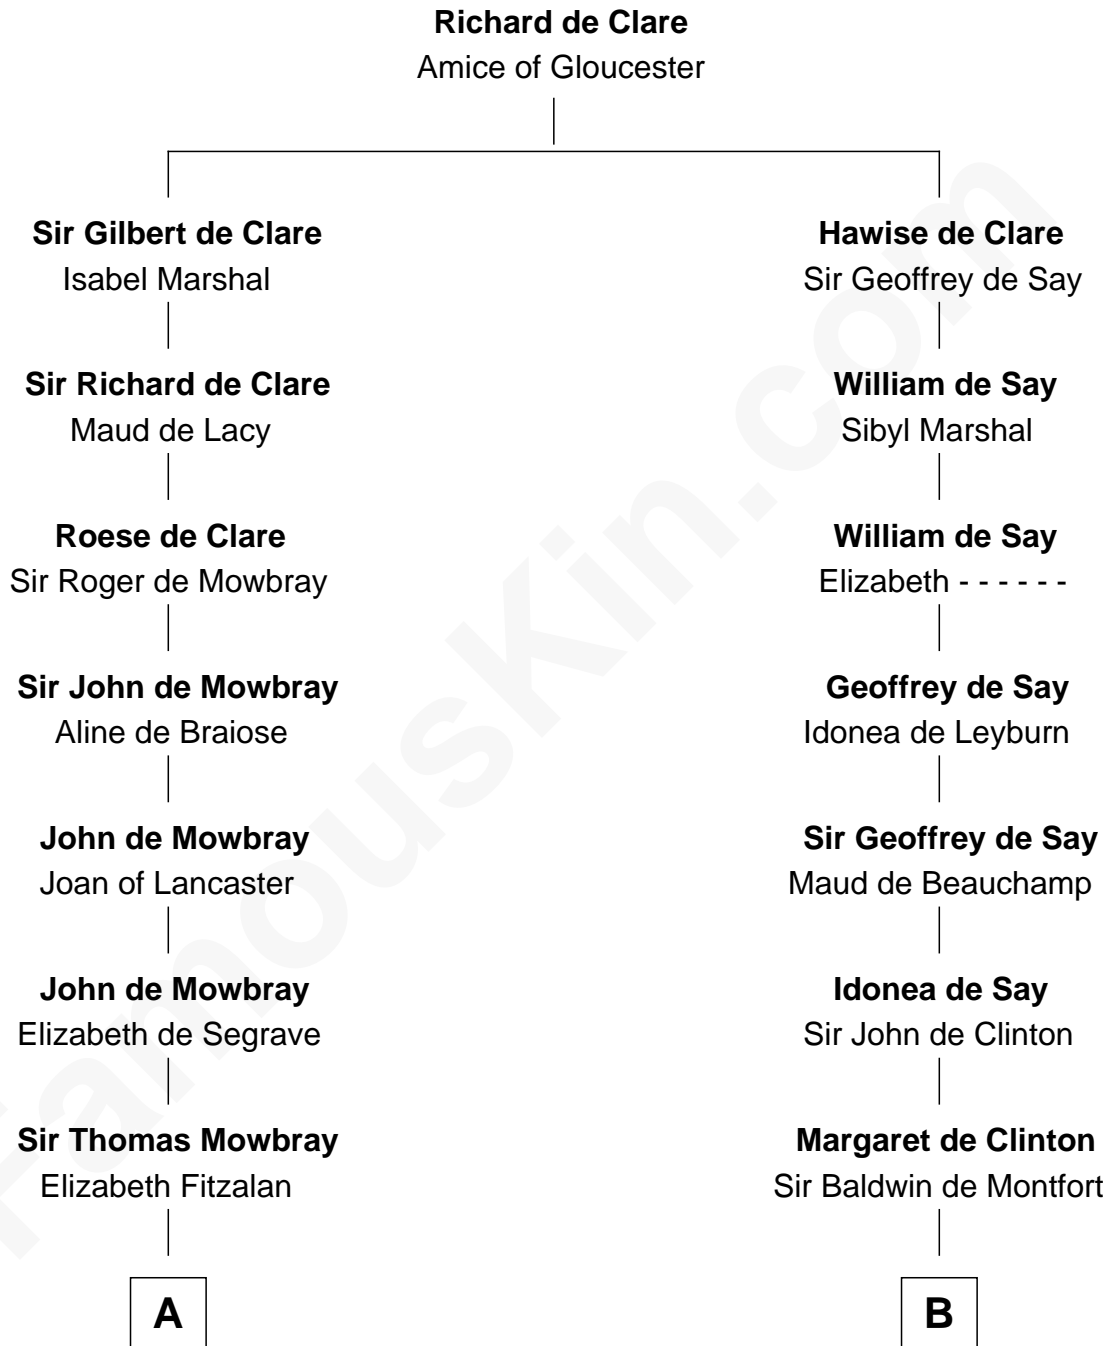

FamousKin.com Relationship Chart of

Lt. Gen. James Brudenell

Leader of the "Charge of the Light Brigade"

19th cousin 1 time removed of

Abraham Baldwin

Signer of the U.S. Constitution

C

Anne Bishopp
Robert Brudenell

Robert Brudenell
Penelope Anne Cooke

Lt. Gen. James Brudenell
Charge of the Light Brigade Leader

D

Abigail Baldwin
Samuel Baldwin

Timothy Baldwin
Bathsheba Stone

Michael Baldwin
Lucy Dudley

Abraham Baldwin
Signer of the U.S. Constitution