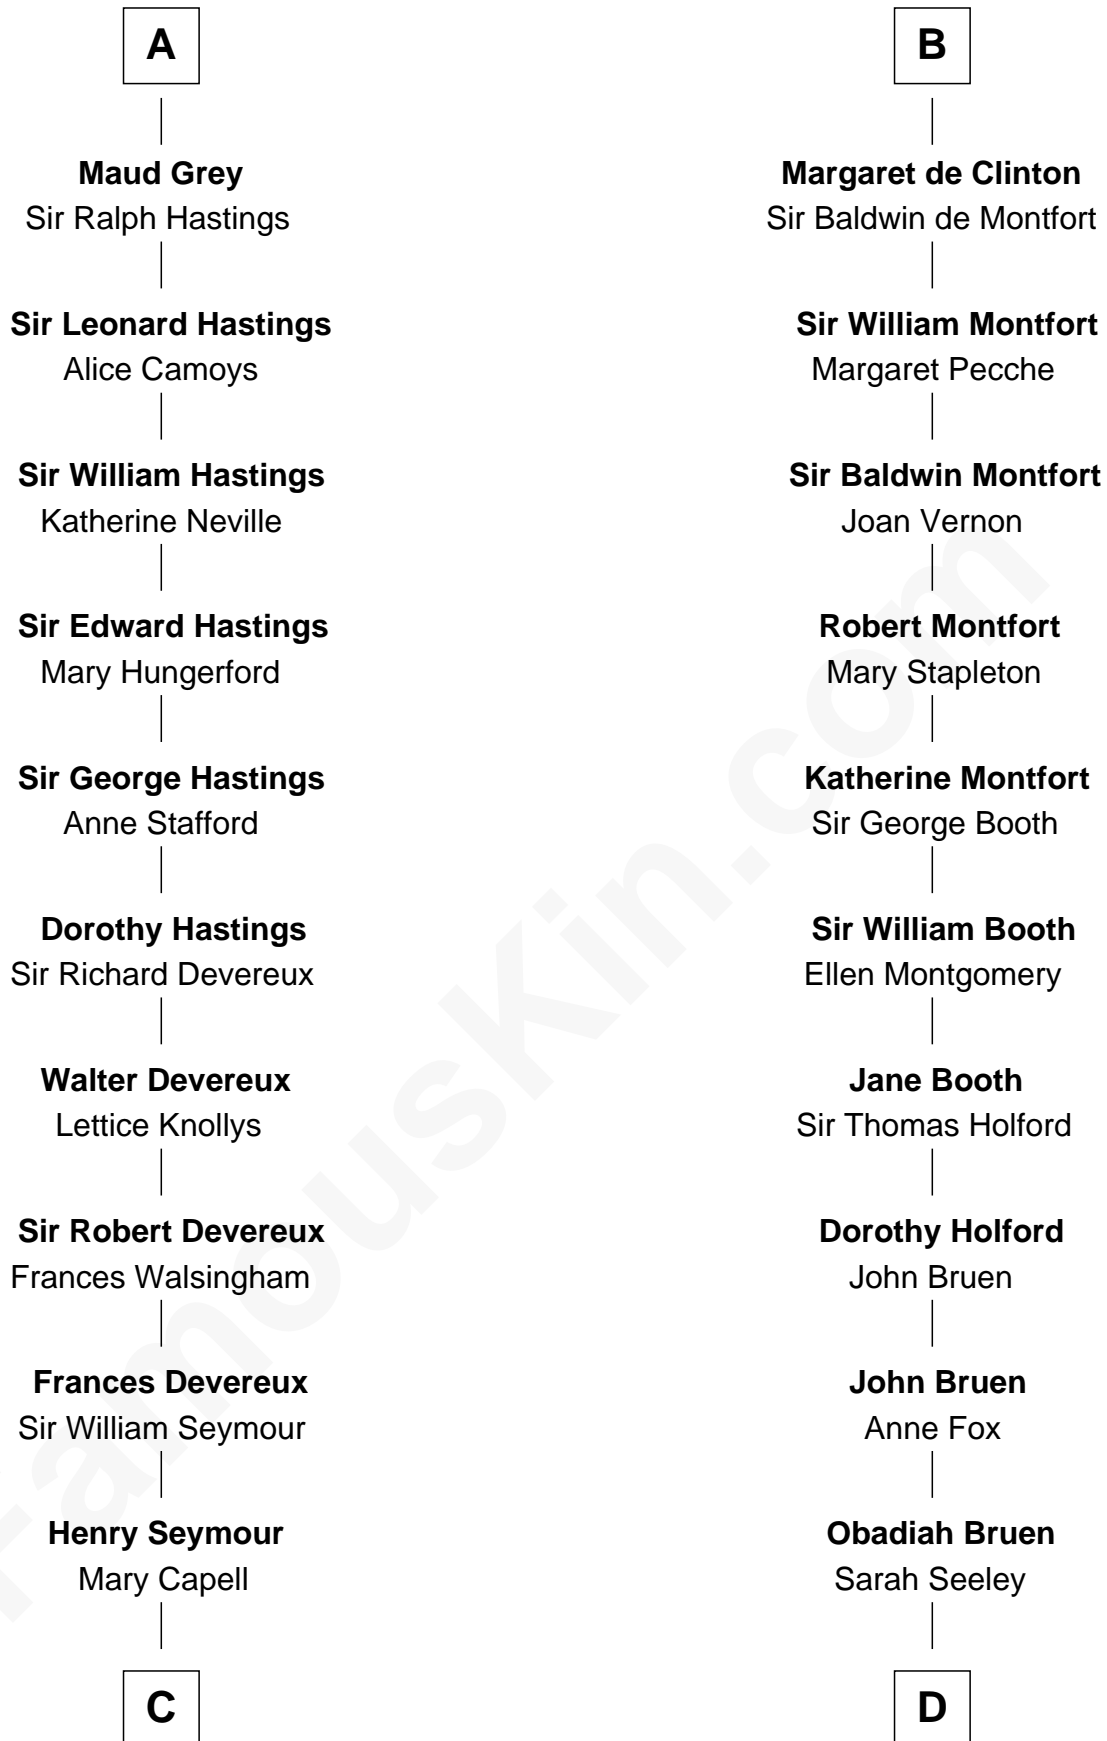

## Relationship Chart of

**Lt. Gen. James Brudenell**

*Leader of the "Charge of the Light Brigade"*

21st cousin of

**Abraham Baldwin**

*Signer of the U.S. Constitution*

**Richard de Lucy**

**C**

**Elizabeth Seymour**

Thomas Bruce

**Elizabeth Bruce**

George Brudenell

**Robert Brudenell**

Anne Bishopp

**Robert Brudenell**

Penelope Anne Cooke