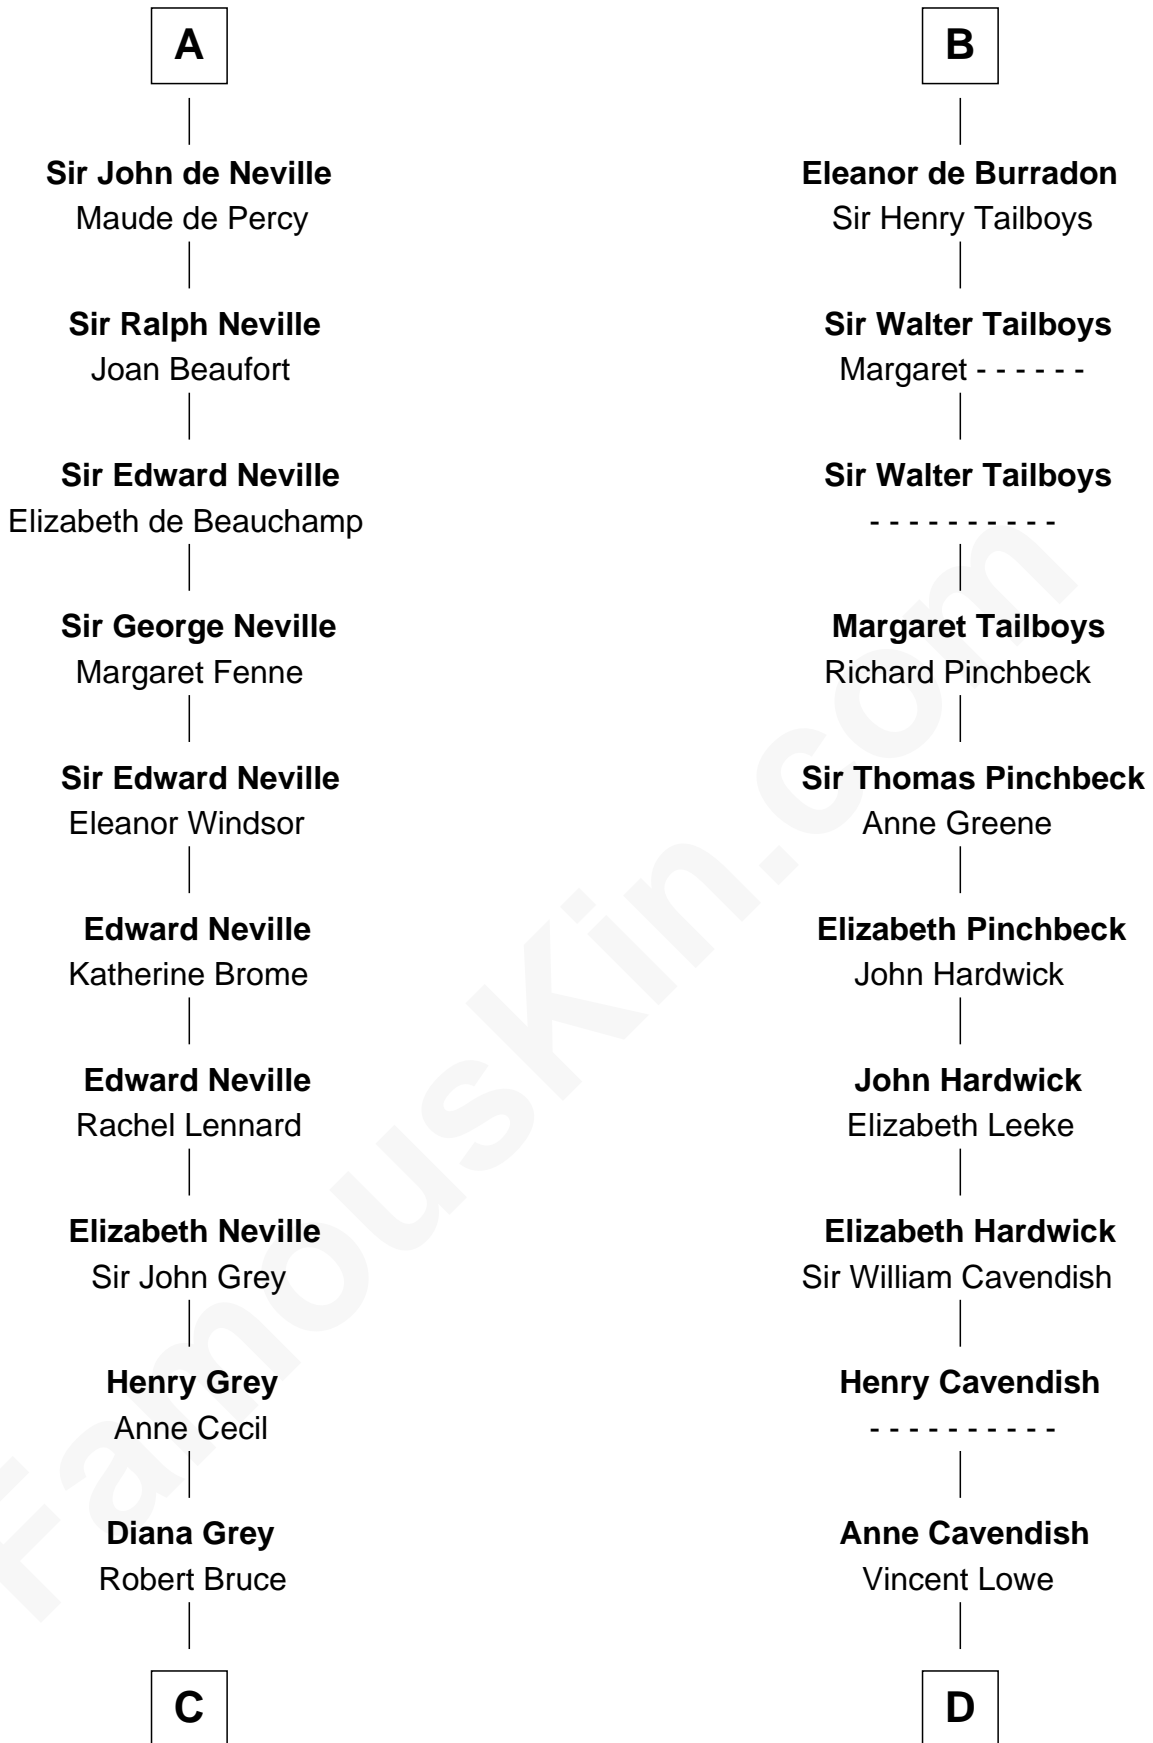

FamousKin.com

Relationship Chart of

Lt. Gen. James Brudenell

Leader of the "Charge of the Light Brigade"

21st cousin of

Charles Carroll

Signer of the Declaration of Independence

Dermot MacMurrough

Mor O'Toole

C

Thomas Bruce
Elizabeth Seymour

Elizabeth Bruce
George Brudenell

Robert Brudenell
Anne Bishopp

Robert Brudenell
Penelope Anne Cooke

Lt. Gen. James Brudenell
Charge of the Light Brigade Leader

D