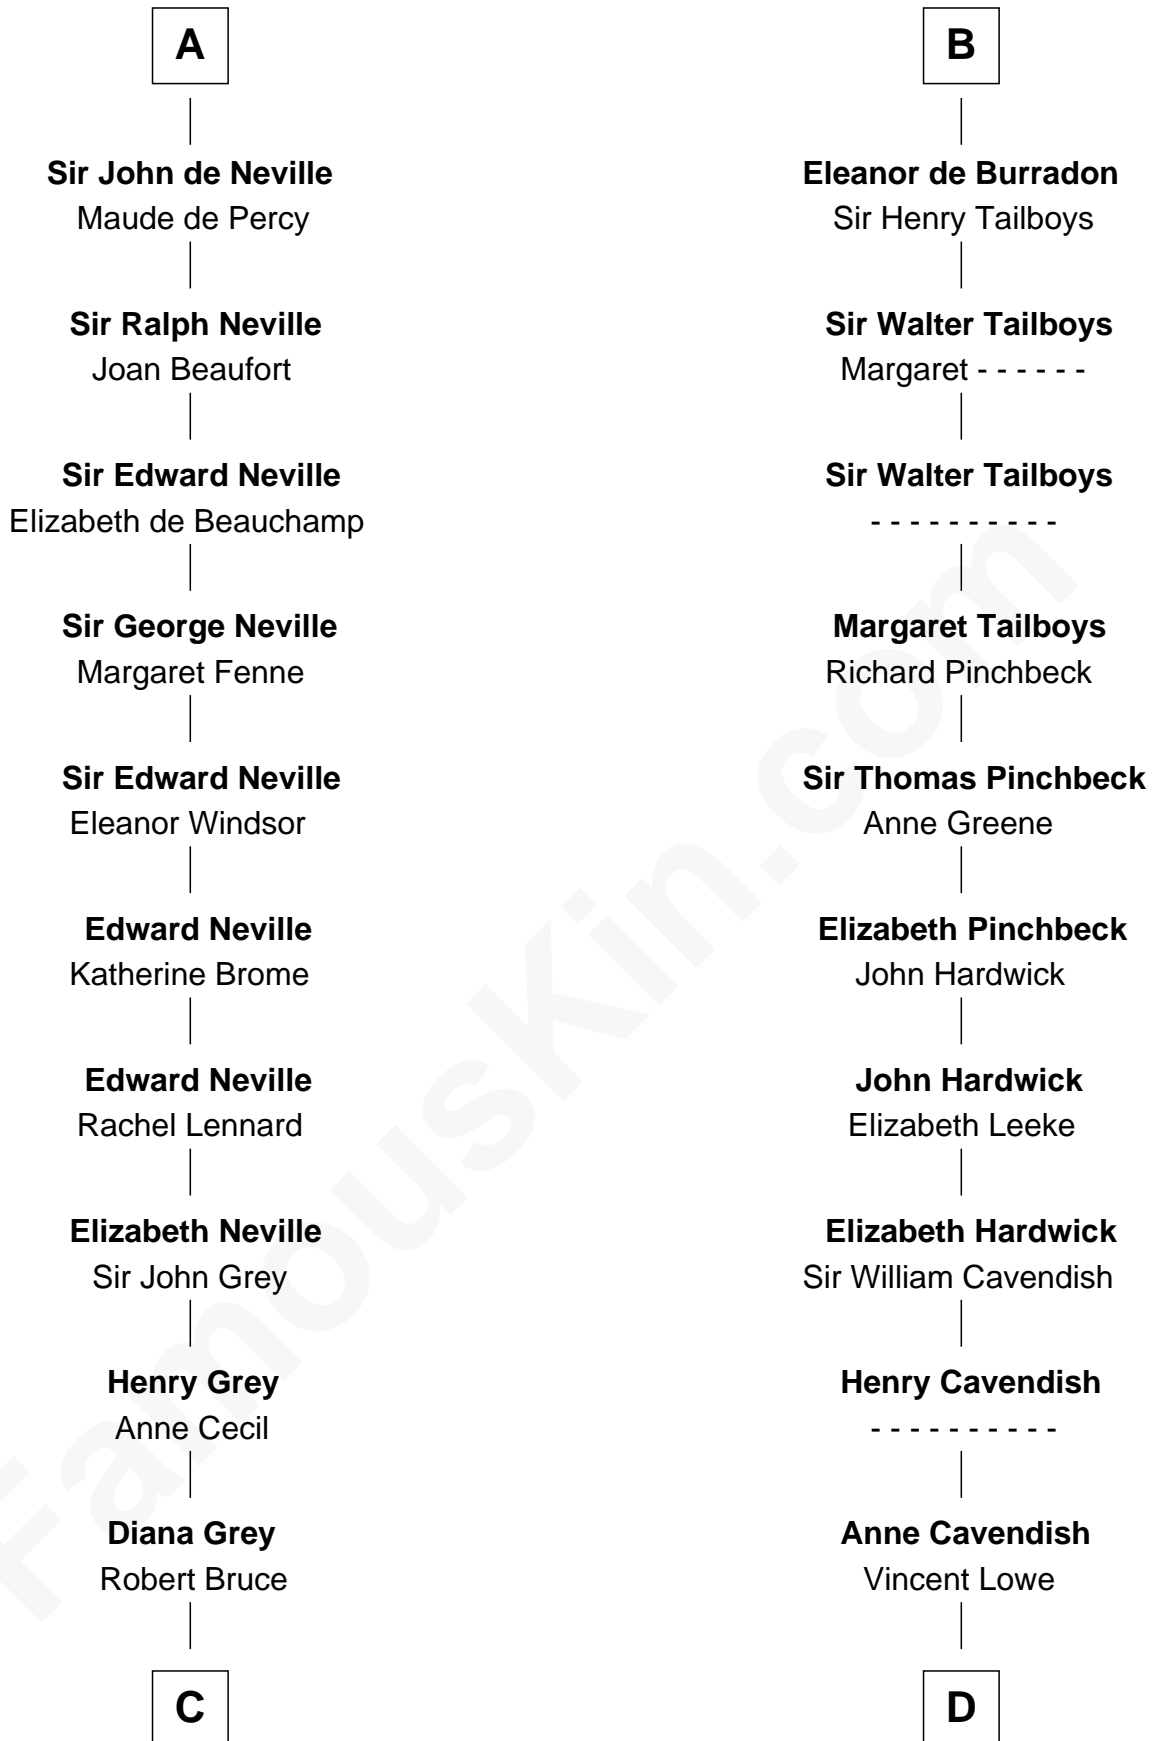

FamousKin.com

Relationship Chart of

Lt. Gen. James Brudenell

Leader of the "Charge of the Light Brigade"

21st cousin of

Charles Carroll

Signer of the Declaration of Independence

Gilbert Fitzgilbert de Clare

Isabel de Beaumont

C

Thomas Bruce
Elizabeth Seymour

Elizabeth Bruce
George Brudenell

Robert Brudenell
Anne Bishopp

Robert Brudenell
Penelope Anne Cooke

Lt. Gen. James Brudenell
Charge of the Light Brigade Leader