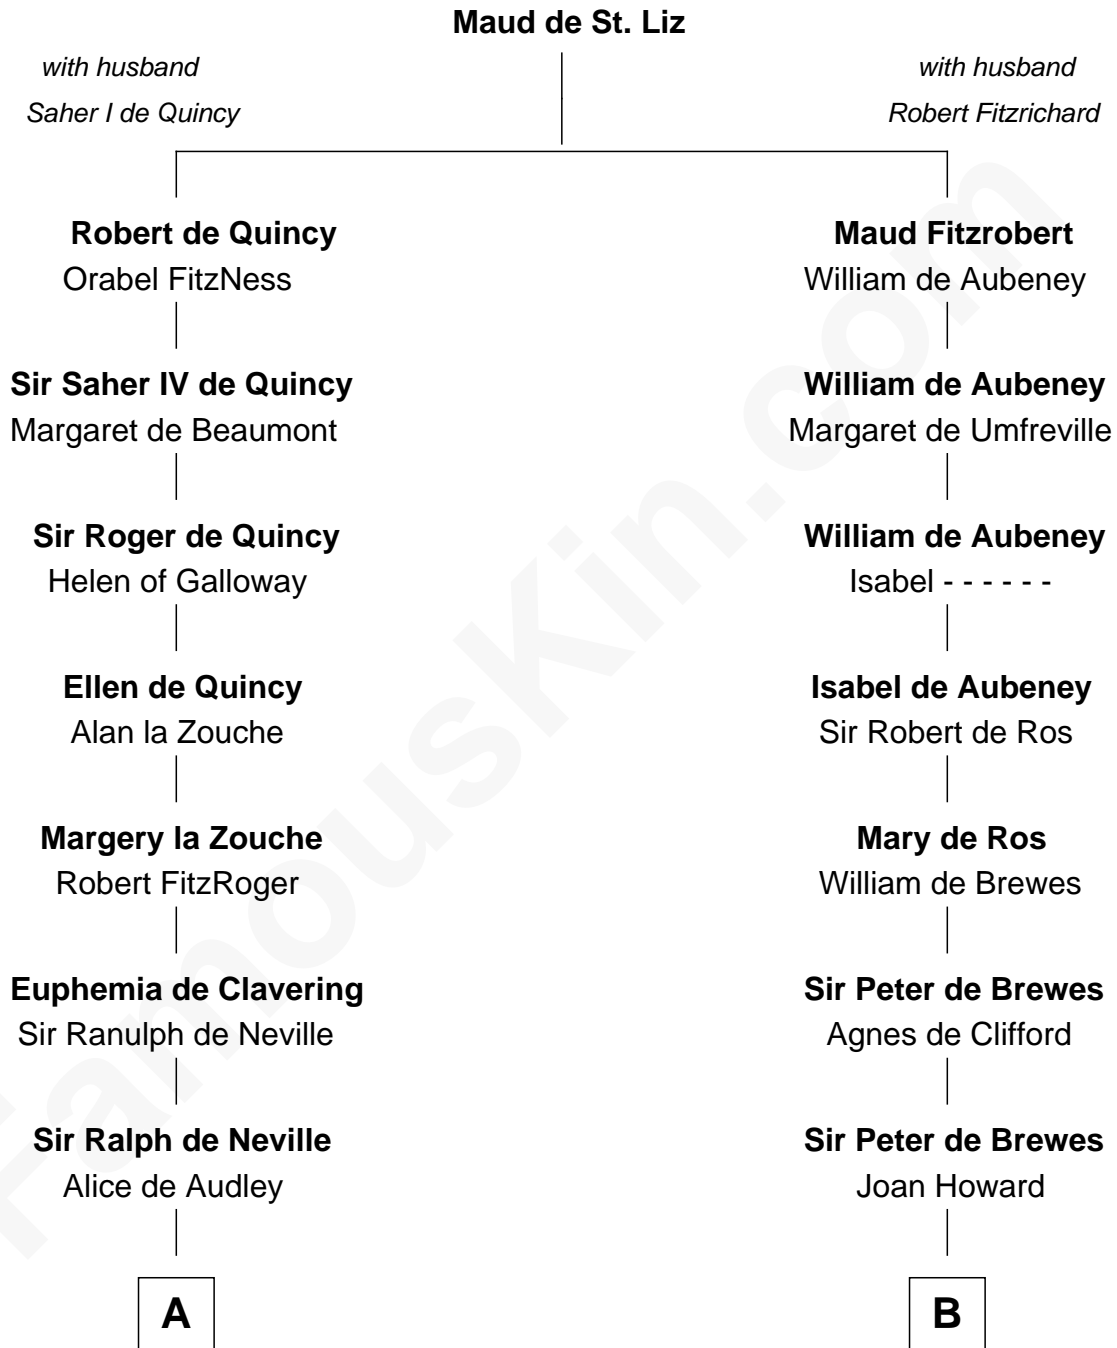

## Relationship Chart of

**Lt. Gen. James Brudenell**

*Leader of the "Charge of the Light Brigade"*

20th cousin 1 time removed of

**Charles Carroll**

*Signer of the Declaration of Independence*

**C**

**Thomas Bruce**  
Elizabeth Seymour

**Elizabeth Bruce**  
George Brudenell

**Robert Brudenell**  
Anne Bishopp

**Robert Brudenell**  
Penelope Anne Cooke

**Lt. Gen. James Brudenell**  
*Charge of the Light Brigade Leader*

**D**

**Nicholas Sewall**  
Susanna Burgess