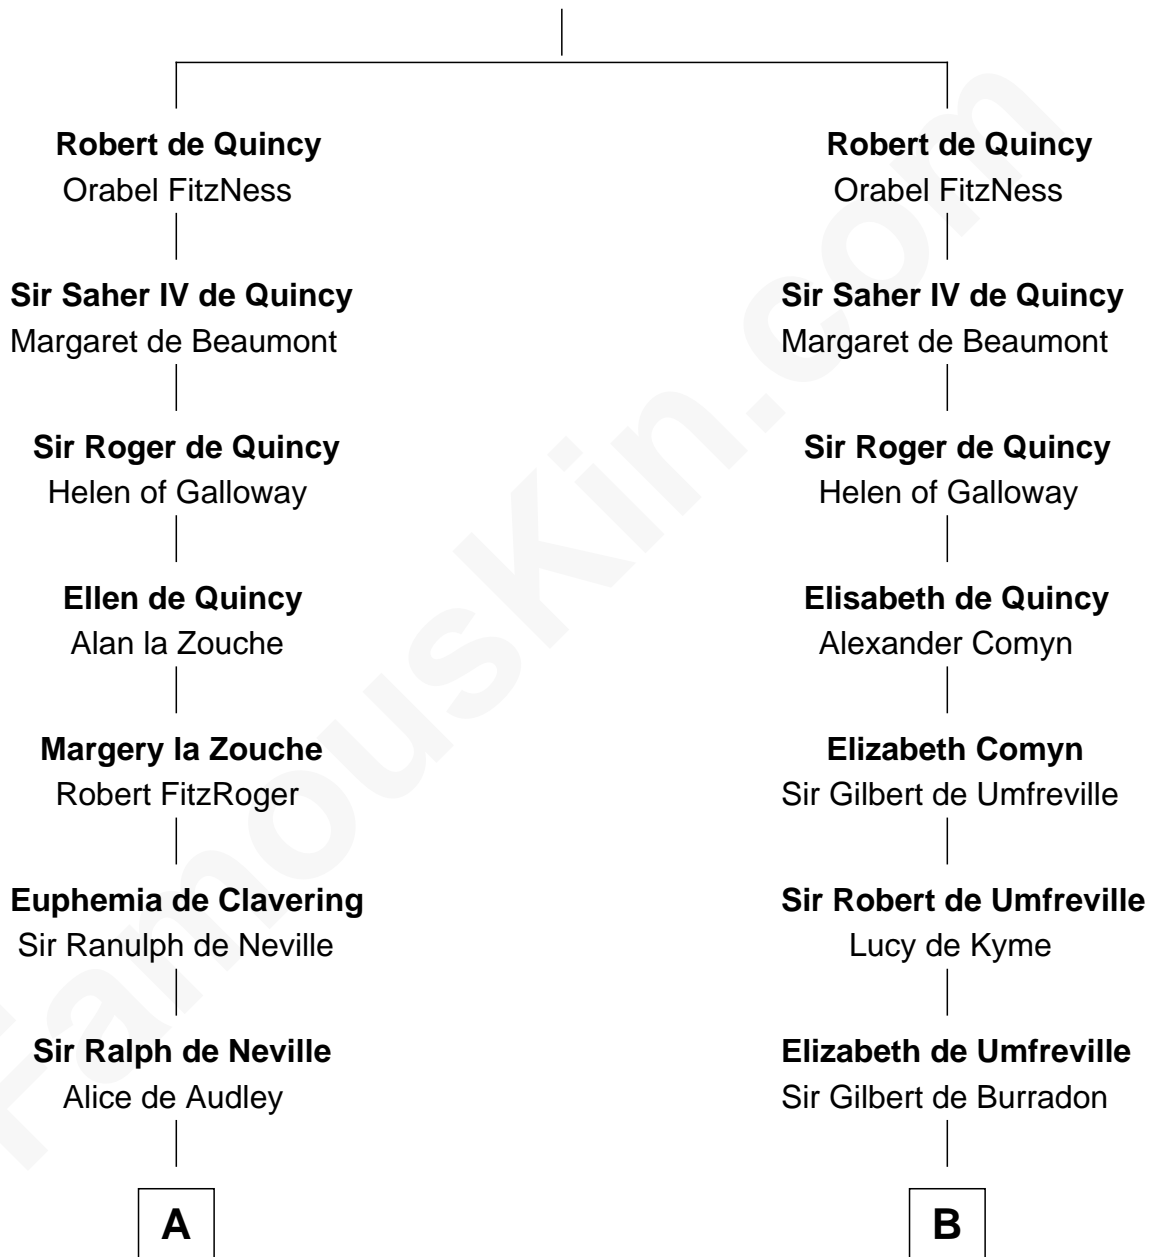

## Relationship Chart of

**Lt. Gen. James Brudenell**

*Leader of the "Charge of the Light Brigade"*

21st cousin of

**Charles Carroll**

*Signer of the Declaration of Independence*

**Saheer I de Quincy**

Maud de St. Liz

**C**

**Thomas Bruce**  
Elizabeth Seymour

**Elizabeth Bruce**  
George Brudenell

**Robert Brudenell**  
Anne Bishopp

**Robert Brudenell**  
Penelope Anne Cooke

**Lt. Gen. James Brudenell**  
*Charge of the Light Brigade Leader*