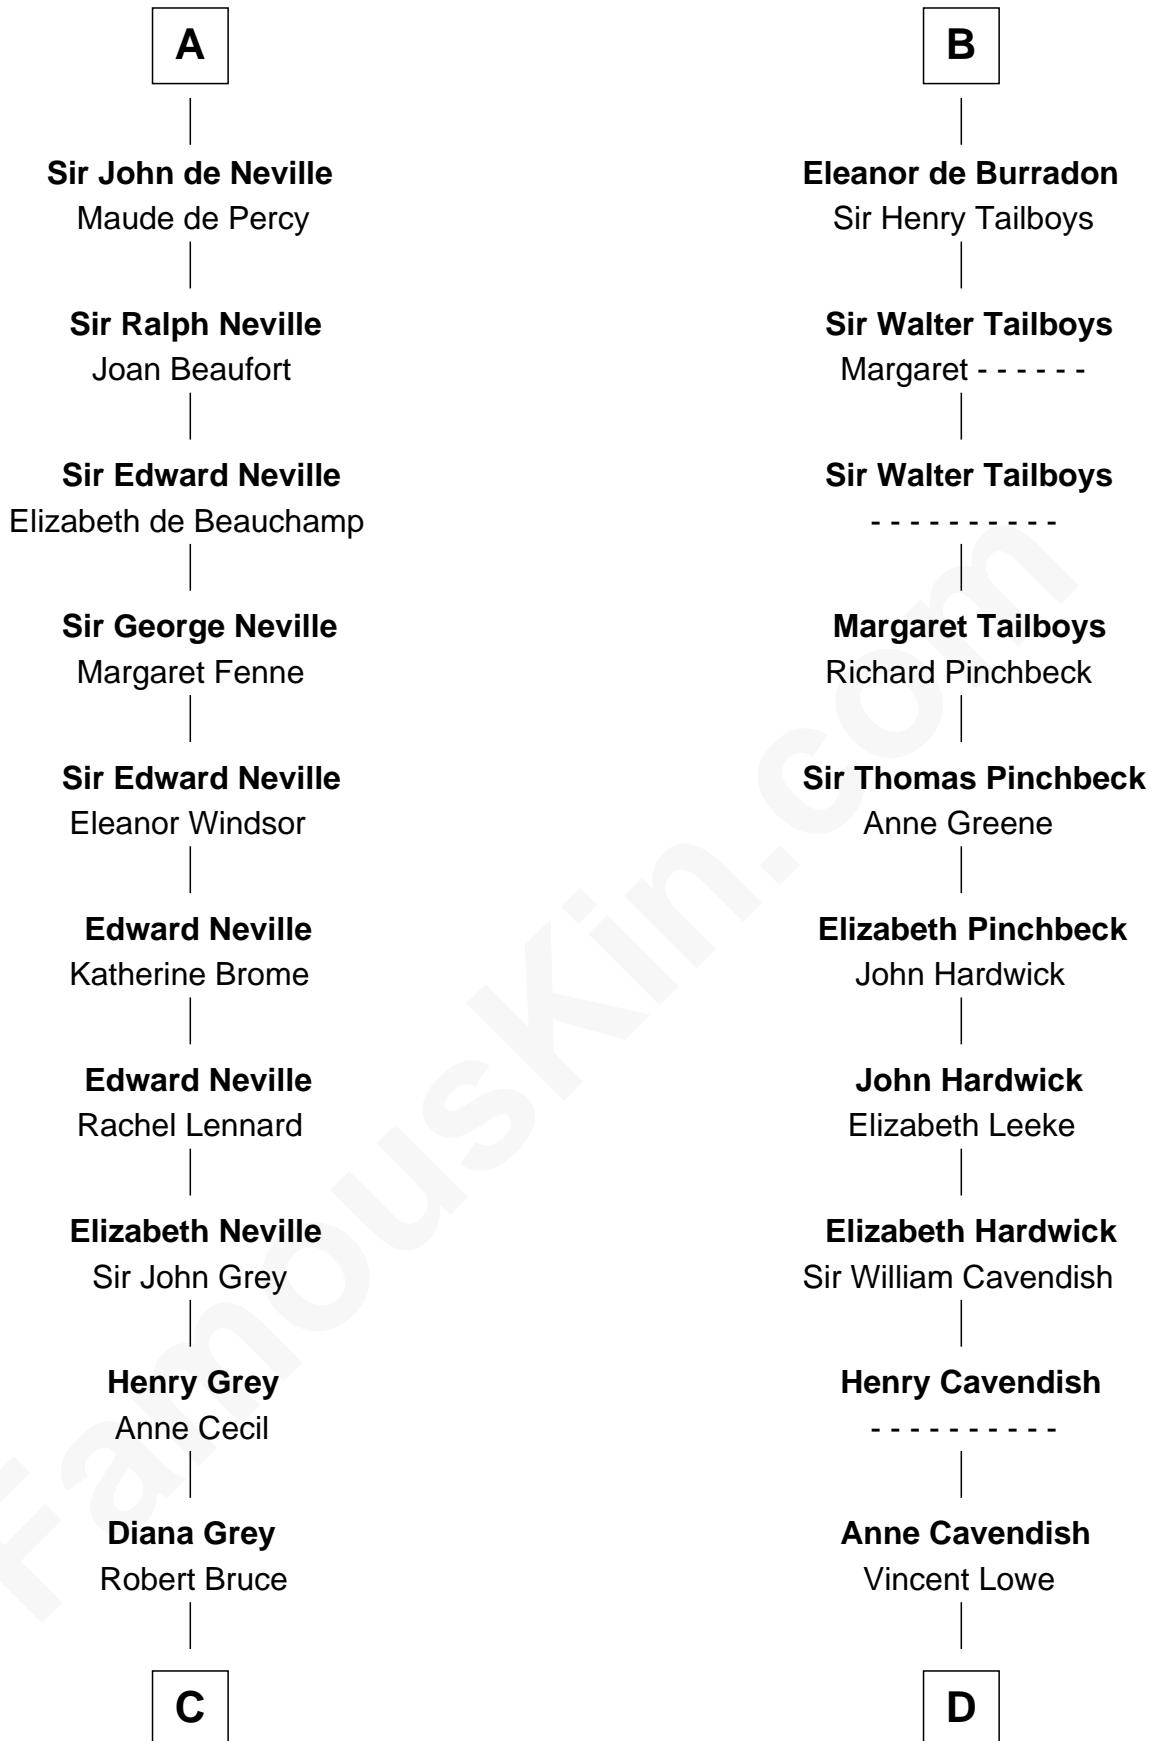

## Relationship Chart of

**Lt. Gen. James Brudenell**

*Leader of the "Charge of the Light Brigade"*

21st cousin of

**Charles Carroll**

*Signer of the Declaration of Independence*

**Saheer I de Quincy**

Maud de St. Liz

**C**

**Thomas Bruce**  
Elizabeth Seymour

**Elizabeth Bruce**  
George Brudenell

**Robert Brudenell**  
Anne Bishopp

**Robert Brudenell**  
Penelope Anne Cooke

**Lt. Gen. James Brudenell**  
*Charge of the Light Brigade Leader*