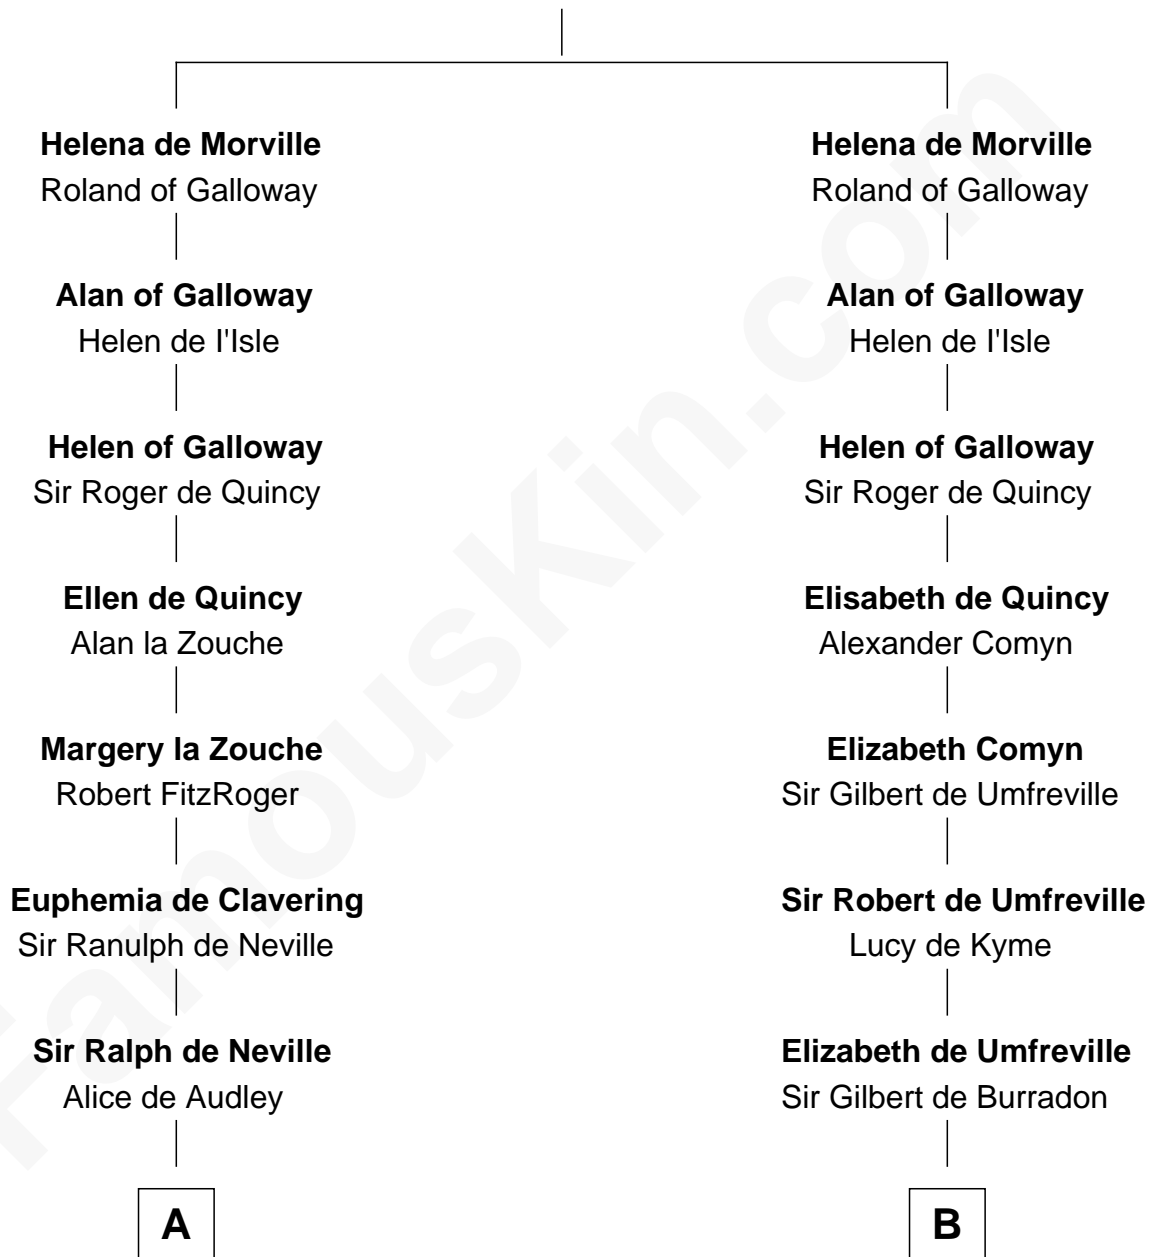

## Relationship Chart of

**Lt. Gen. James Brudenell**

*Leader of the "Charge of the Light Brigade"*

21st cousin of

**Charles Carroll**

*Signer of the Declaration of Independence*

**Richard de Morville**

*Avice of Lancaster*

**C**

**Thomas Bruce**  
Elizabeth Seymour

**Elizabeth Bruce**  
George Brudenell

**Robert Brudenell**  
Anne Bishopp

**Robert Brudenell**  
Penelope Anne Cooke

**Lt. Gen. James Brudenell**  
*Charge of the Light Brigade Leader*