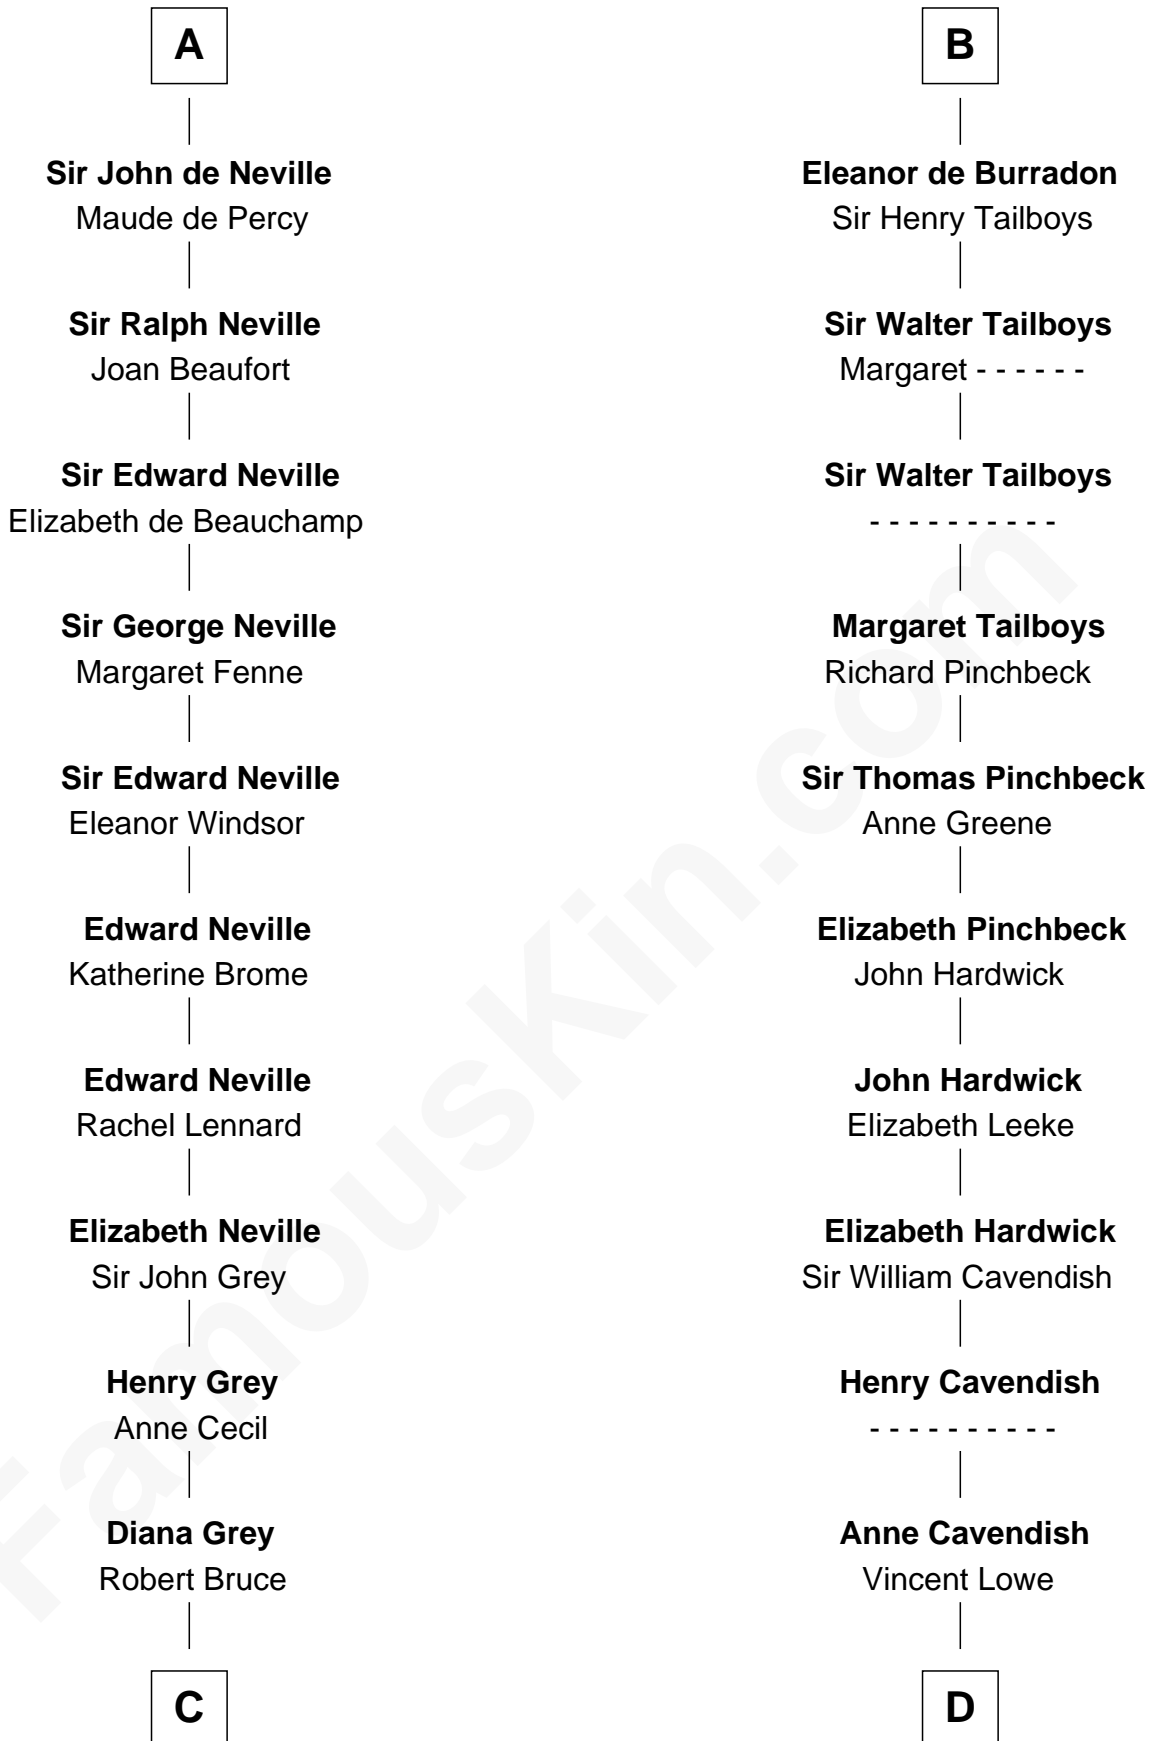

## Relationship Chart of

**Lt. Gen. James Brudenell**

*Leader of the "Charge of the Light Brigade"*

21st cousin of

**Charles Carroll**

*Signer of the Declaration of Independence*

**Richard de Morville**

*Avice of Lancaster*

**C**

**Thomas Bruce**  
Elizabeth Seymour

**Elizabeth Bruce**  
George Brudenell

**Robert Brudenell**  
Anne Bishopp

**Robert Brudenell**  
Penelope Anne Cooke

**Lt. Gen. James Brudenell**  
*Charge of the Light Brigade Leader*