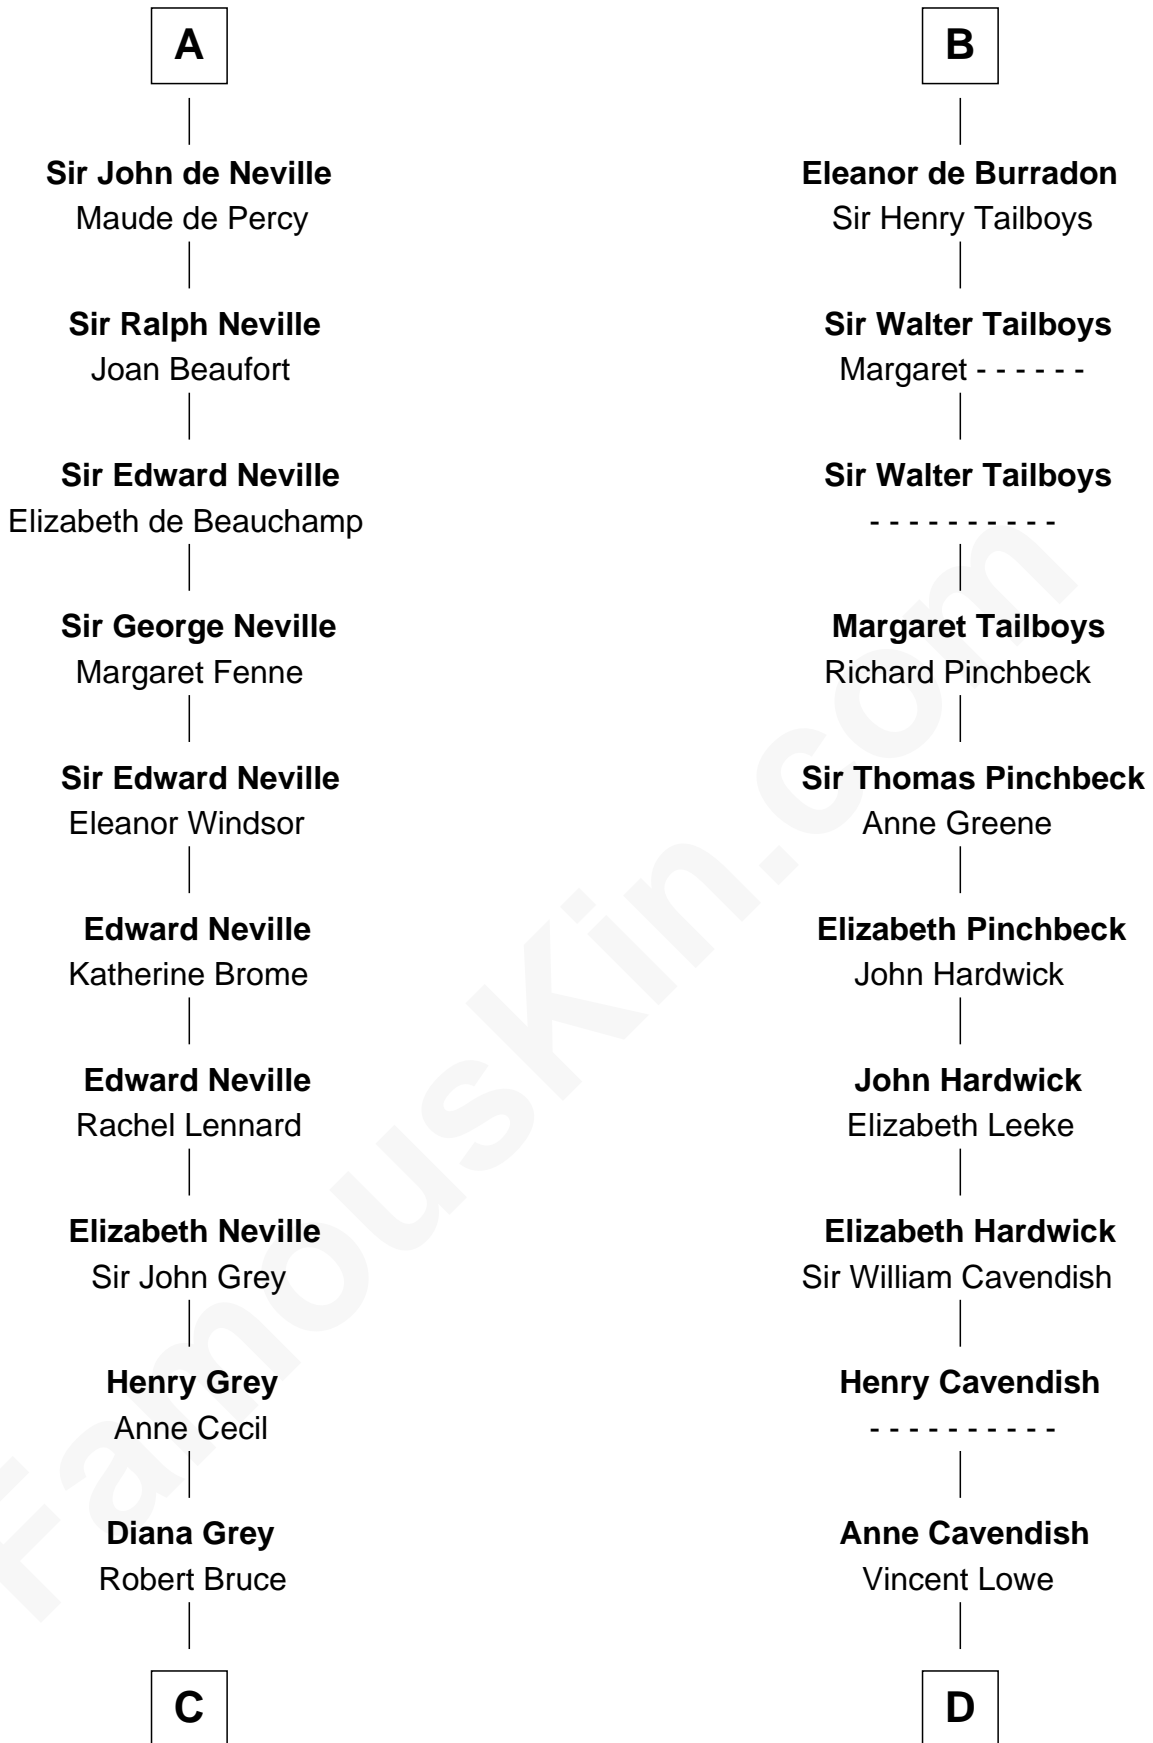

FamousKin.com

Relationship Chart of

Lt. Gen. James Brudenell

Leader of the "Charge of the Light Brigade"

21st cousin of

Charles Carroll

Signer of the Declaration of Independence

Uhtred of Galloway

Gunnild of Dunbar

C

Thomas Bruce
Elizabeth Seymour

Elizabeth Bruce
George Brudenell

Robert Brudenell
Anne Bishopp

Robert Brudenell
Penelope Anne Cooke

Lt. Gen. James Brudenell
Charge of the Light Brigade Leader