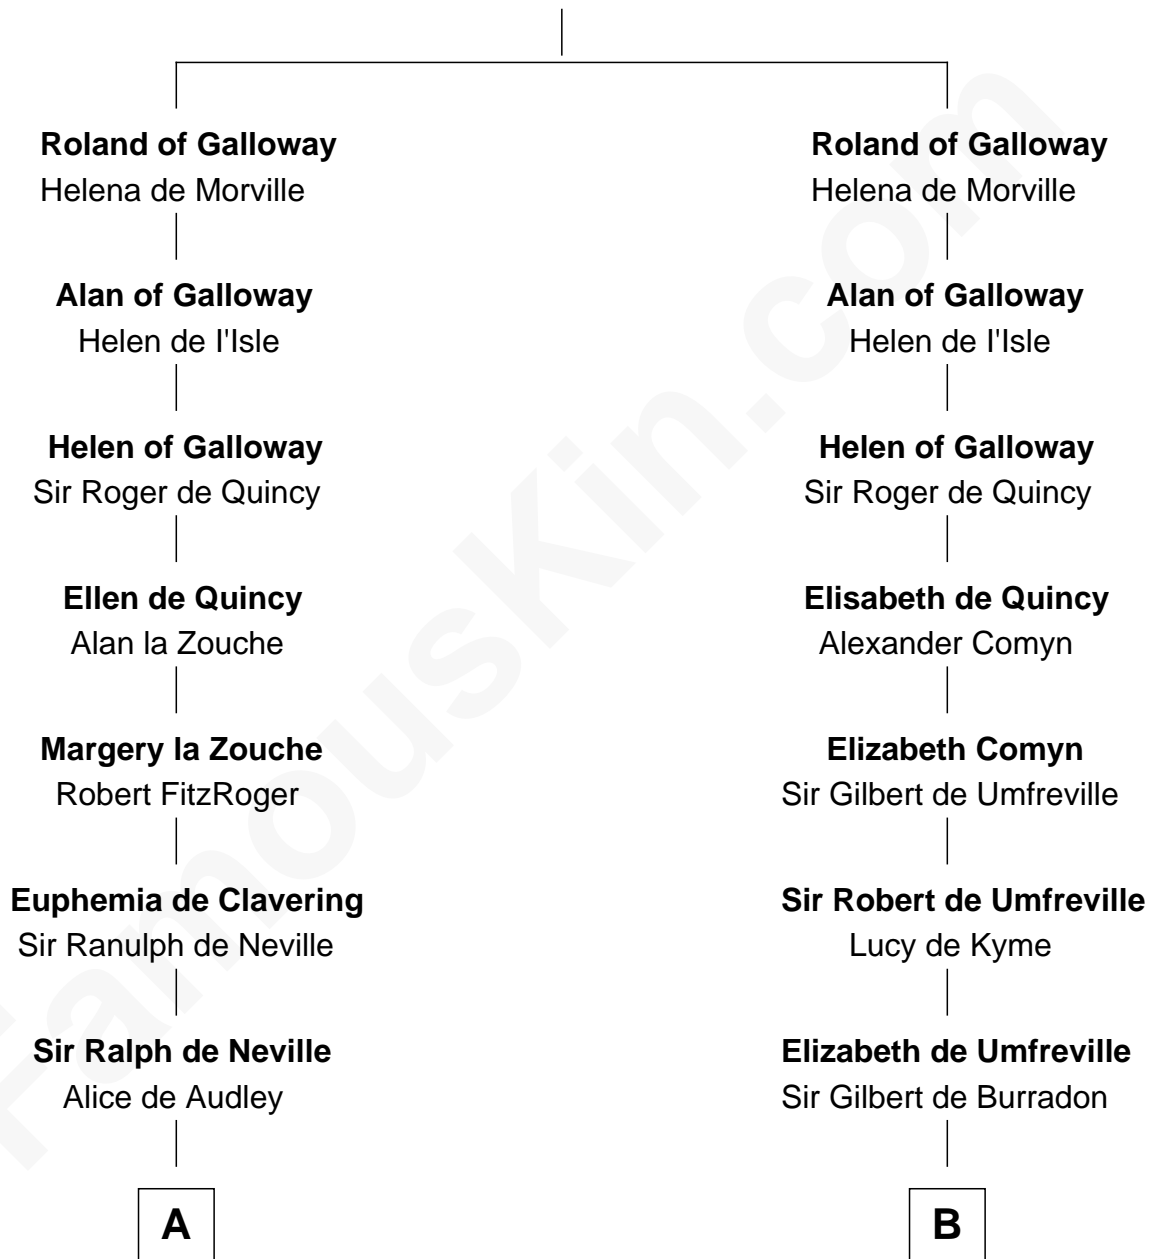

FamousKin.com

Relationship Chart of

Lt. Gen. James Brudenell

Leader of the "Charge of the Light Brigade"

21st cousin of

Charles Carroll

Signer of the Declaration of Independence

Uhtred of Galloway

Gunnild of Dunbar

C

Thomas Bruce
Elizabeth Seymour

Elizabeth Bruce
George Brudenell

Robert Brudenell
Anne Bishopp

Robert Brudenell
Penelope Anne Cooke

Lt. Gen. James Brudenell
Charge of the Light Brigade Leader