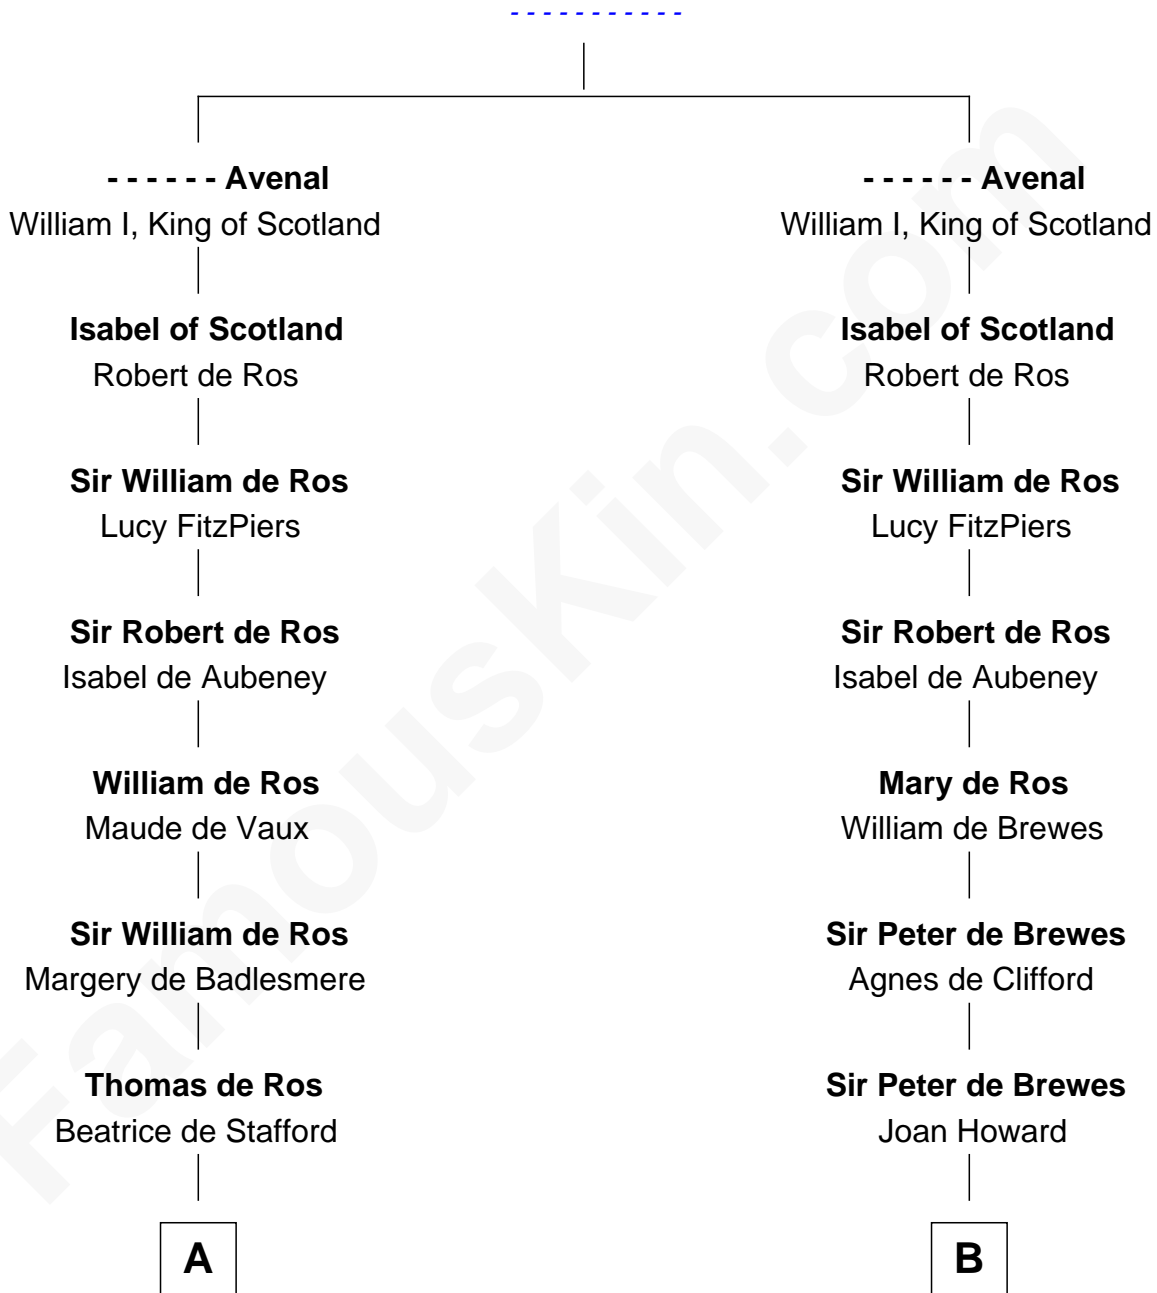

FamousKin.com

Relationship Chart of

Lt. Gen. James Brudenell

Leader of the "Charge of the Light Brigade"

20th cousin 1 time removed of

Charles Carroll

Signer of the Declaration of Independence

Richard Avenal