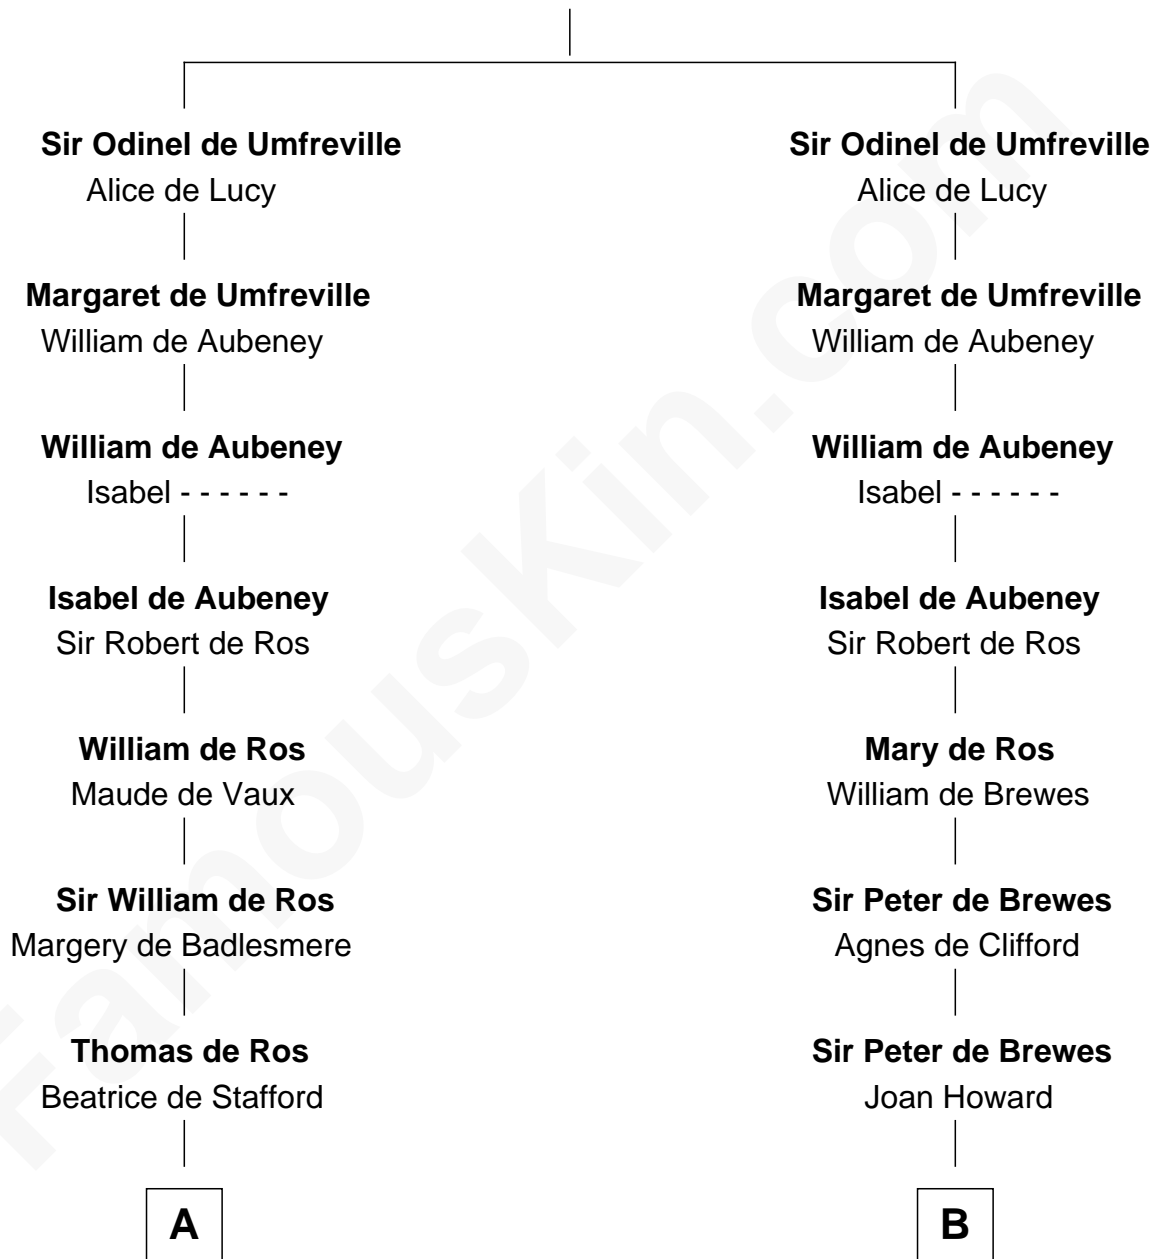

# FamousKin.com Relationship Chart of

**Lt. Gen. James Brudenell**

*Leader of the "Charge of the Light Brigade"*

20th cousin 1 time removed of

**Charles Carroll**

*Signer of the Declaration of Independence*

**Odinel de Umfreville**

**C**

**Sir Cecil Bishopp**  
Elizabeth Dunch

**Sir Cecil Bishopp**  
Anne Boscawen

**Anne Bishopp**  
Robert Brudenell

**Robert Brudenell**  
Penelope Anne Cooke

**Lt. Gen. James Brudenell**  
*Charge of the Light Brigade Leader*