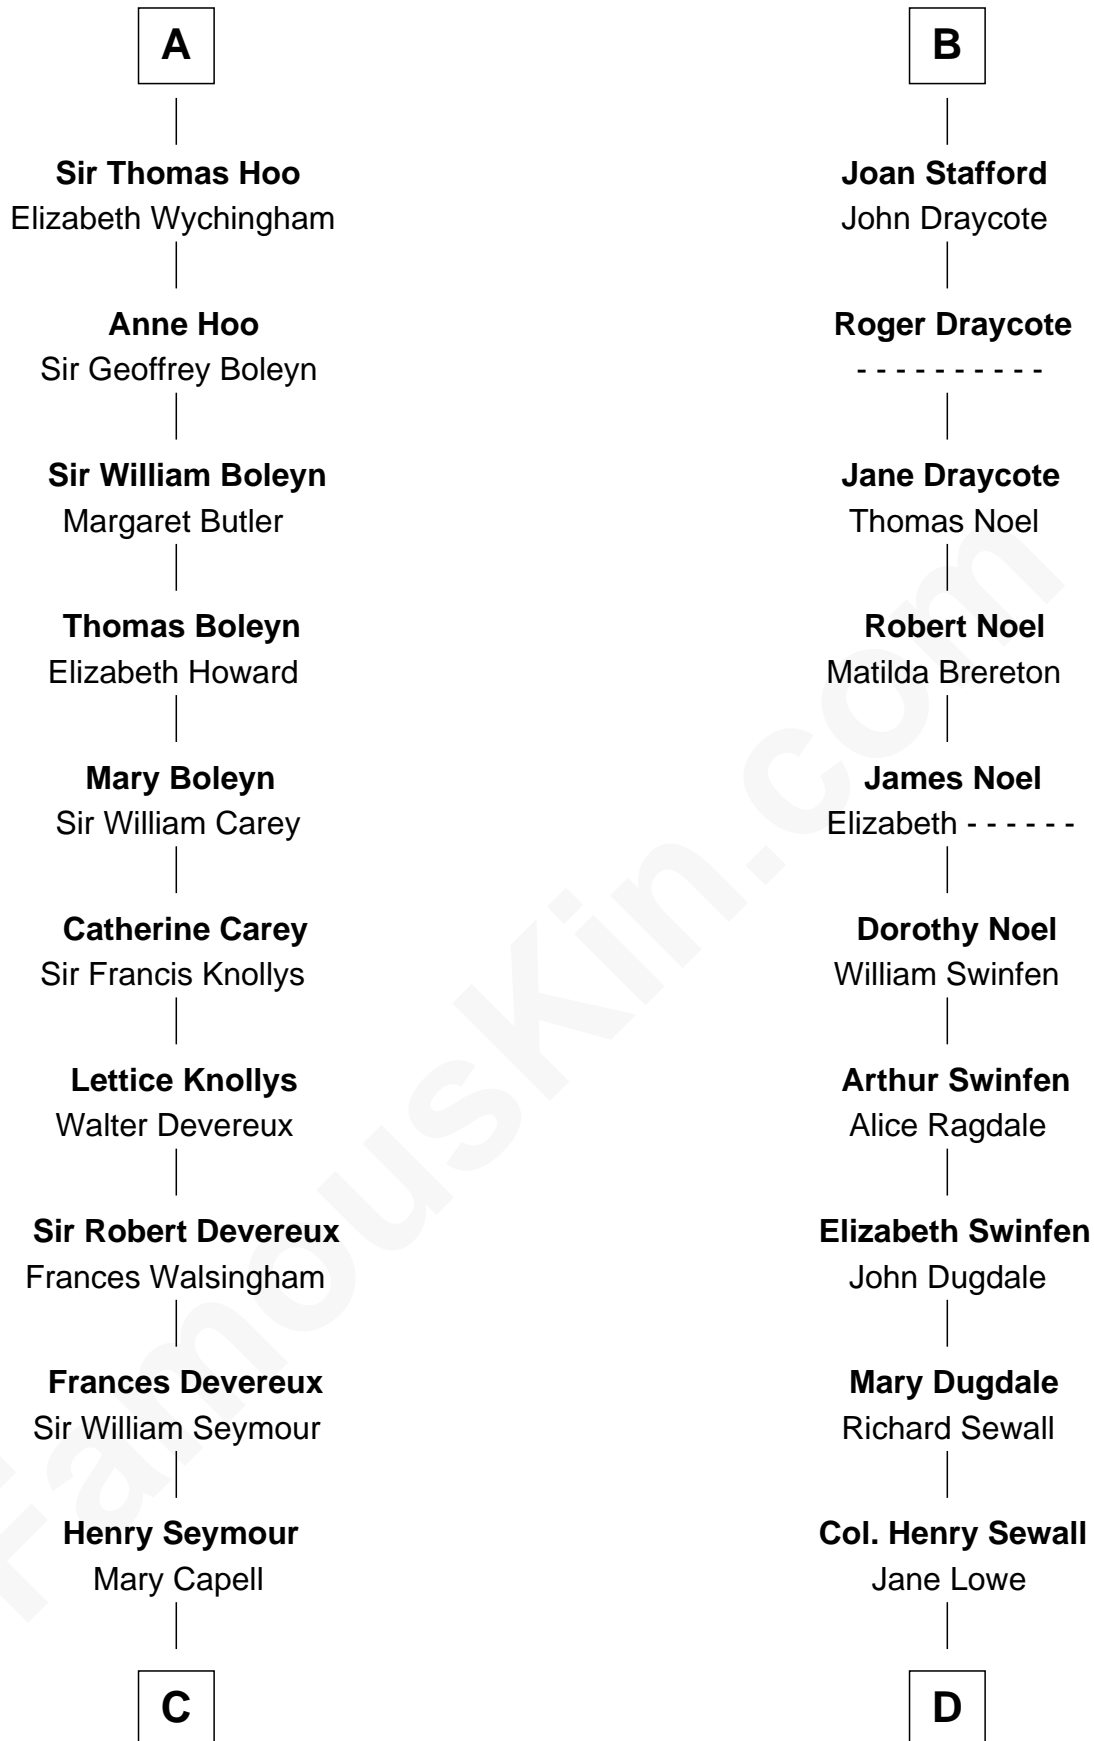

FamousKin.com Relationship Chart of

Lt. Gen. James Brudenell

Leader of the "Charge of the Light Brigade"

20th cousin 1 time removed of

Charles Carroll

Signer of the Declaration of Independence

C

Elizabeth Seymour

Thomas Bruce

Elizabeth Bruce

George Brudenell

Robert Brudenell

Anne Bishopp

Robert Brudenell

Penelope Anne Cooke

Lt. Gen. James Brudenell

Charge of the Light Brigade Leader

D

Nicholas Sewall

Susanna Burgess

Jane Sewall

Clement Brooke

Elizabeth Brooke

Charles Carroll