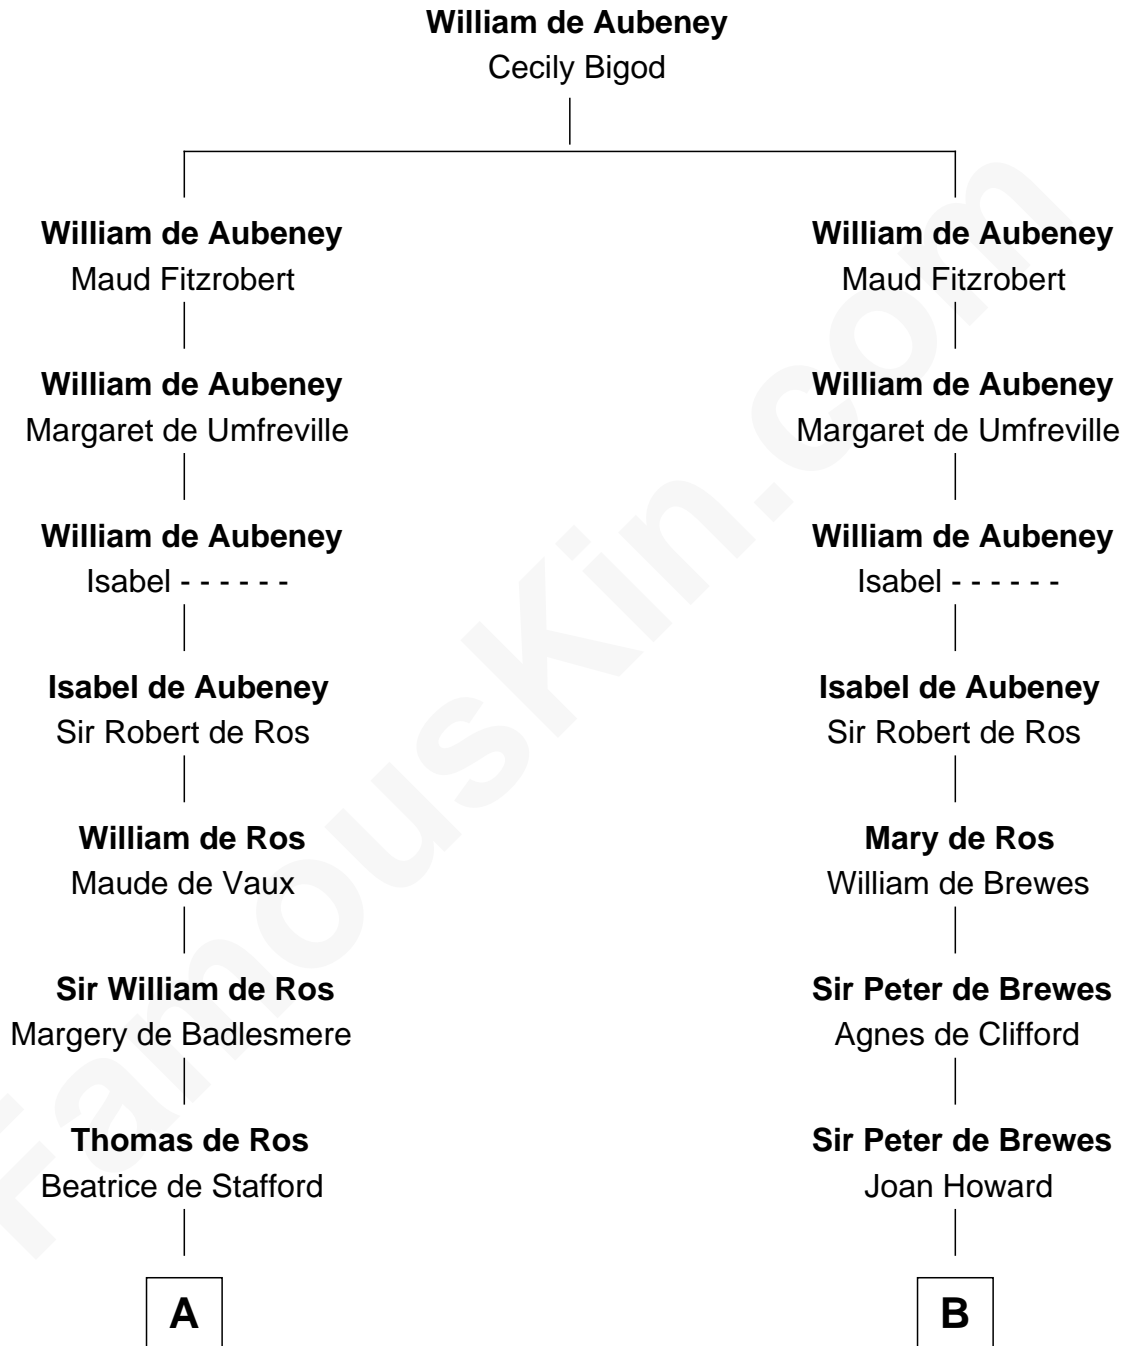

FamousKin.com

Relationship Chart of

Lt. Gen. James Brudenell

Leader of the "Charge of the Light Brigade"

20th cousin 1 time removed of

Daniel Carroll

Signer of the U.S. Constitution

C

Sir Cecil Bishopp

Elizabeth Dunch

Sir Cecil Bishopp

Anne Boscawen

Anne Bishopp

Robert Brudenell

Robert Brudenell

Penelope Anne Cooke